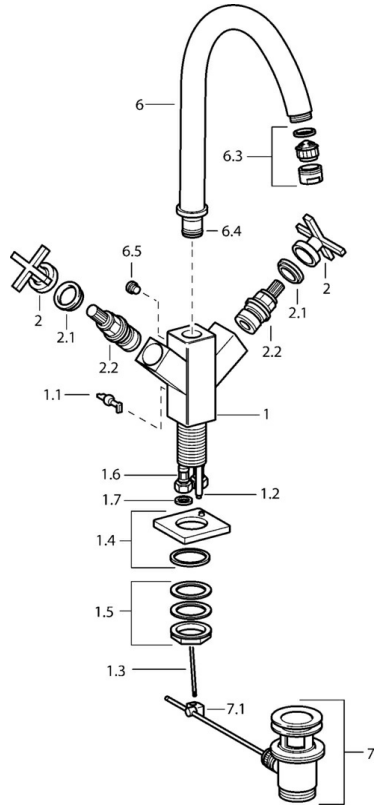

EAN: 4015474072350  
[static.hansa.com/50012201](http://static.hansa.com/50012201)

- Washbasin
- Two-grip
- Deck mounted
- Chrome
- Swivel spout
- Two operating levers/handles, Cross shape
- Pop-up waste with draw-rod
- Ceramic head part for flow control
- Flexible inlet pipes

### Technical properties

DN-size (nominal dimension)	<b>DN15</b>
Hot water supply	<b>max. +70°C</b>
Working pressure	<b>0.5-10 bar</b>
Connection size	<b>G3/8</b>
Wrench size (SW)	<b>G3/8</b>
Projection	<b>145 mm</b>
Backflow prevention (EN1717)	<b>AA</b>
Material	<b>Brass</b>

## Spare parts

### SP50012201

	Name	Code
1.1	Lever Discontinued	59912670
1.2	Coupling pipe, M5 Discontinued	59912671
1.4	Spout Discontinued	59912667
1.5	Fixing set Discontinued	59912668
1.6	Hose Discontinued	59912673
2	Lever Discontinued	59912663
2.1	Symbol plug Blue/Red Discontinued	59912664
2.2	Headpart Discontinued	59912665
6	Spout Discontinued	59912660
6.3	Aerator Discontinued	59912662
6.4	Sealing kit Discontinued	59912661
6.5	Screw Discontinued	59912672
7	Pop-up waste	59904620
7.1	Swivel joint	59904624