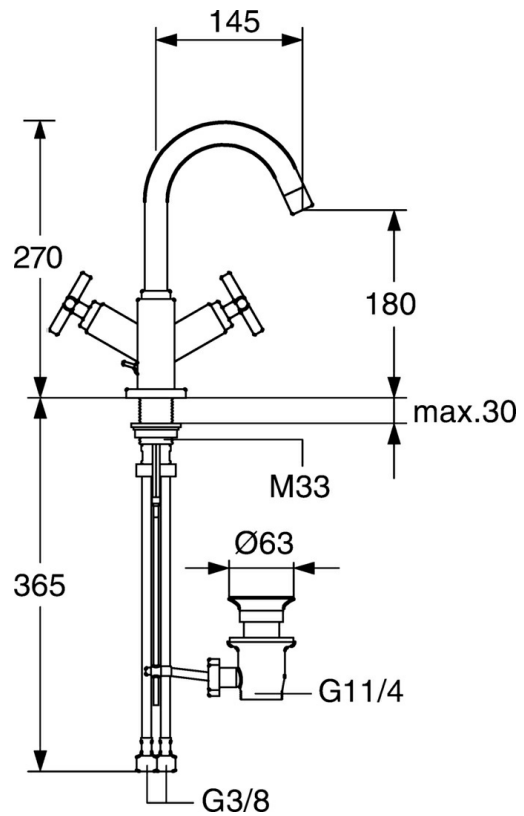

EAN: 4015474072350  
[static.hansa.com/50012201](http://static.hansa.com/50012201)

- Washbasin
- Two-grip
- Deck mounted
- Chrome
- Swivel spout
- Two operating levers/handles, Cross shape
- Pop-up waste with draw-rod
- Ceramic head part for flow control
- Flexible inlet pipes

### Technical properties

DN-size (nominal dimension)	<b>DN15</b>
Hot water supply	<b>max. +70°C</b>
Working pressure	<b>0.5-10 bar</b>
Connection size	<b>G3/8</b>
Wrench size (SW)	<b>G3/8</b>
Projection	<b>145 mm</b>
Backflow prevention (EN1717)	<b>AA</b>
Material	<b>Brass</b>

## Spare parts

### SP50012201

	Name	Code
1.1	Lever Discontinued	59912670
1.2	Coupling pipe, M5 Discontinued	59912671
1.4	Spout Discontinued	59912667
1.5	Fixing set Discontinued	59912668
1.6	Hose Discontinued	59912673
2	Lever Discontinued	59912663
2.1	Symbol plug Blue/Red Discontinued	59912664
2.2	Headpart Discontinued	59912665
6	Spout Discontinued	59912660
6.3	Aerator Discontinued	59912662
6.4	Sealing kit Discontinued	59912661
6.5	Screw Discontinued	59912672
7	Pop-up waste	59904620
7.1	Swivel joint	59904624