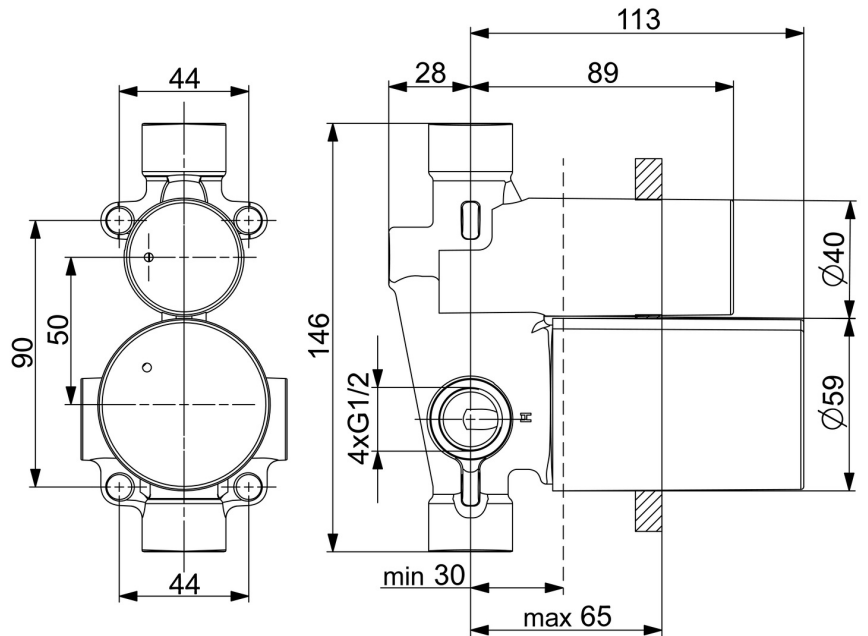

EAN: 4057304011726  
[static.hansa.com/50000900](http://static.hansa.com/50000900)

- Bathtub & Shower
- Concealed unit
- Concealed wall mounting
- Limitation option for maximum temperature and flow-rate, Adjustable hot water stop (included, retrofittable)
- $\varnothing$  35 mm ceramic cartridge for flow and temperature control
- Inner body made of DZR brass

## Technical data

### Technical properties

DN-size (nominal dimension) **DN15**  
 Hot water supply **max. +80°C**  
 Working pressure **1-10 bar**  
 Connection size **G1/2**  
 Material **Brass**

### SP50000900

	Name	Code
01	Cartridge, 3.5 Classic	59913075