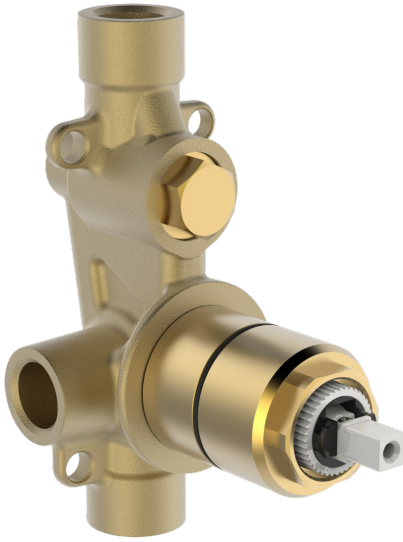

EAN: 4057304011726  
[static.hansa.com/50000900](http://static.hansa.com/50000900)

- Bathtub & Shower
- Concealed unit
- Concealed wall mounting
- Limitation option for maximum temperature and flow-rate, Adjustable hot water stop (included, retrofittable)
- $\varnothing$  35 mm ceramic cartridge for flow and temperature control
- Inner body made of DZR brass

### Flow properties

Flow-rate at 3 bar **21.6 / 18.0 l/min**

### Technical properties

DN-size (nominal dimension) **DN15**  
 Hot water supply **max. +80°C**  
 Working pressure **1-10 bar**  
 Connection size **G1/2**  
 Material **Brass**

### SP50000900

	Name	Code
01	Cartridge, 3.5 Classic	59913075