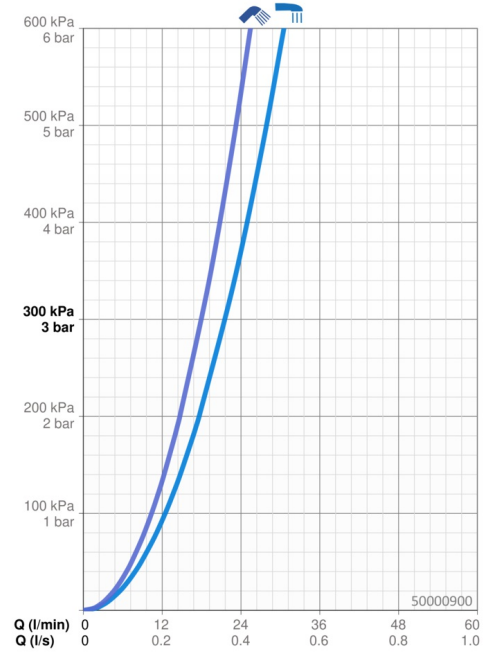

Technical data

Flow properties

Flow-rate at 3 bar **21.6 / 18.0 l/min**

Technical properties

DN-size (nominal dimension) **DN15**
Hot water supply **max. +80°C**
Working pressure **1-10 bar**
Connection size **G1/2**
Material **Brass**

Regulations

EN standard **EN 817**

Approvals and Declarations

Declaration of conformity **DoC**
EPD **S-P-07751**