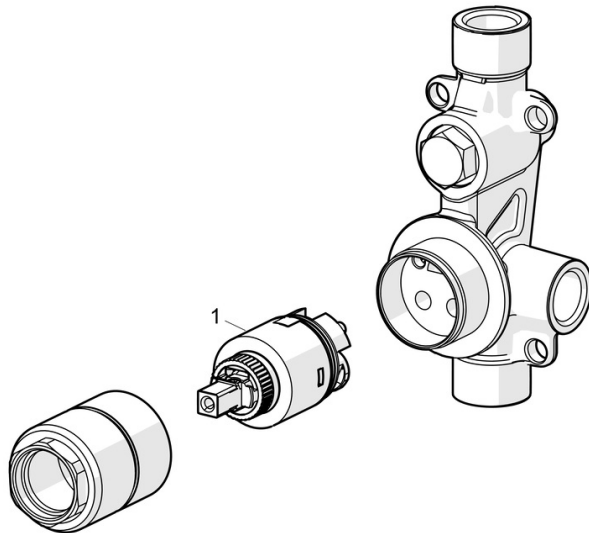

EAN: 4057304011726  
[static.hansa.com/50000900](http://static.hansa.com/50000900)

- Bathtub & Shower
- Concealed unit
- Concealed wall mounting
- Limitation option for maximum temperature and flow-rate, Adjustable hot water stop (included, retrofittable)
- $\varnothing$  35 mm ceramic cartridge for flow and temperature control
- Inner body made of DZR brass

### Technical properties

DN-size (nominal dimension) **DN15**  
 Hot water supply **max. +80°C**  
 Working pressure **1-10 bar**  
 Connection size **G1/2**  
 Material **Brass**

### Regulations

EN standard **EN 817**

## Spare parts