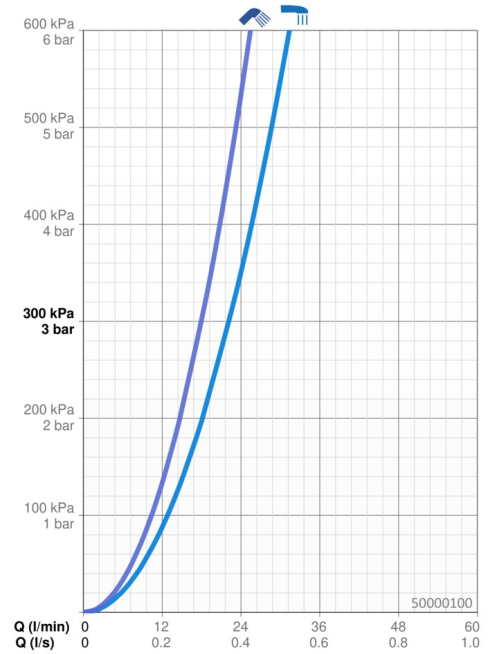

EAN: 4015474252776
static.hansa.com/50000100

- Bathtub & Shower
- Concealed unit
- Concealed wall mounting
- White
- Limitation option for maximum temperature and flow-rate, Adjustable hot water stop (included, retrofittable)
- \varnothing 35 mm ceramic cartridge for flow and temperature control
- Silencer(s)
- Inner body made of DZR brass
- Insulating pack made of styrofoam

Technical data

Flow properties

Flow-rate at 3 bar **22.2 / 18.0 l/min**

Technical properties

DN-size (nominal dimension) **DN15**
 Hot water supply **max. +80°C**
 Working pressure **1-10 bar**
 Connection size **G1/2**
 Material **Brass**

Spare parts

SP50000100

	Name	Code
01	Cartridge, 3.5 Classic	59913075
02	Temperature adjustment limiter	59912325