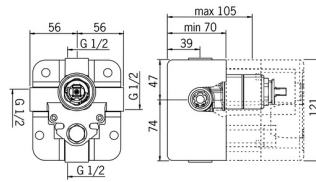

EAN: 4015474252776
static.hansa.com/50000100

- Bathtub & Shower
- Concealed unit
- Concealed wall mounting
- White
- Limitation option for maximum temperature and flow-rate, Adjustable hot water stop (included, retrofittable)
- \varnothing 35 mm ceramic cartridge for flow and temperature control
- Silencer(s)
- Inner body made of DZR brass
- Insulating pack made of styrofoam

Technical data

Flow properties

Flow-rate at 3 bar **22.2 / 18.0 l/min**

Technical properties

DN-size (nominal dimension) **DN15**
 Hot water supply **max. +80°C**
 Working pressure **1-10 bar**
 Connection size **G1/2**
 Material **Brass**

Spare parts

SP50000100

	Name	Code
01	Cartridge, 3.5 Classic	59913075
02	Temperature adjustment limiter	59912325