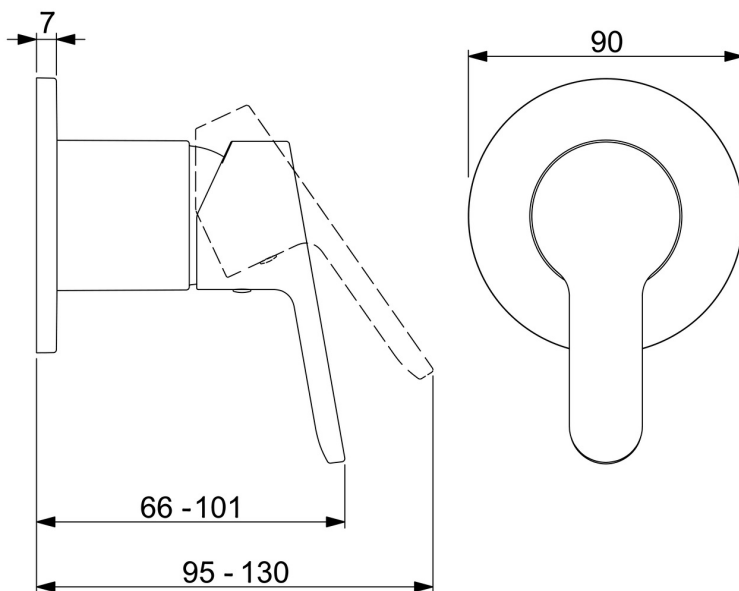

EAN: 4057304012587  
[static.hansa.com/49999003](https://static.hansa.com/49999003)

- Bathtub & Shower
- Trim Kit, Single-lever
- Concealed wall mounting
- Chrome
- Single operating lever/handle, Hot/Cold symbols
- Round rosette

## Technical data

### Technical properties

Hot water supply	max. +80°C
Working pressure	1-10 bar

### SP49999003

---

	<b>Name</b>	<b>Code</b>
01	Lever	59913827
02	Cover sleeve	59912511
03	Cover plate, d 90 mm	59914739
03	Cover plate, d 130 mm	59914740