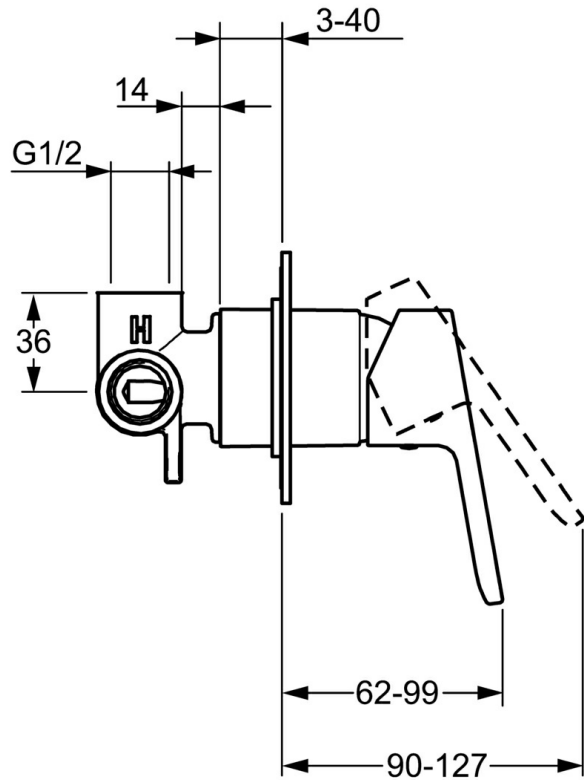

EAN: 4015474254138  
[static.hansa.com/49997003](http://static.hansa.com/49997003)

- Shower solutions
- Single-lever, Trim Kit
- Concealed wall mounting
- Chrome
- Hot/Cold symbols, Single operating lever/handle
- Round rosette

### Flow properties

Flow-rate at 3 bar **19.2 l/min**

### Technical properties

DN-size (nominal dimension) **DN15**  
 Hot water supply **max. +80°C**  
 Working pressure **1-10 bar**

### SP49997003

	Name	Code
1	Lever	59913827
1.1	Screw, M5x8, SW2.5	59904755
1.3	Symbol plug Grey	59912112
2	Cover plate, d 90 mm	59914739
2.1	Cover sleeve	59912511
2.2	O-ring, 41x3	59913215
N.I.	Raising kit, 20 mm	59912589