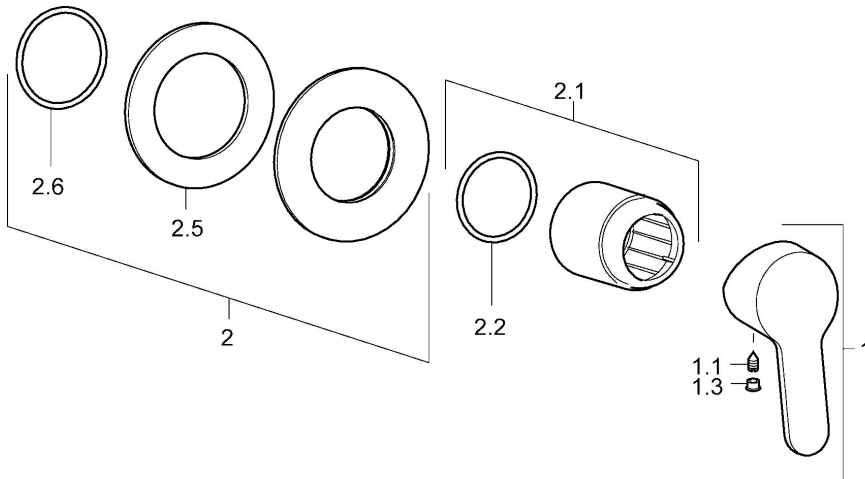

### Technical properties

DN-size (nominal dimension) **DN15**  
 Hot water supply **max. +80°C**  
 Working pressure **1-10 bar**

### SP49997003

	Name	Code
1	Lever	59913827
1.1	Screw, M5x8, SW2.5	59904755
1.3	Symbol plug Grey	59912112
2	Cover plate, d 90 mm	59914739
2.1	Cover sleeve	59912511
2.2	O-ring, 41x3	59913215
N.I.	Raising kit, 20 mm	59912589