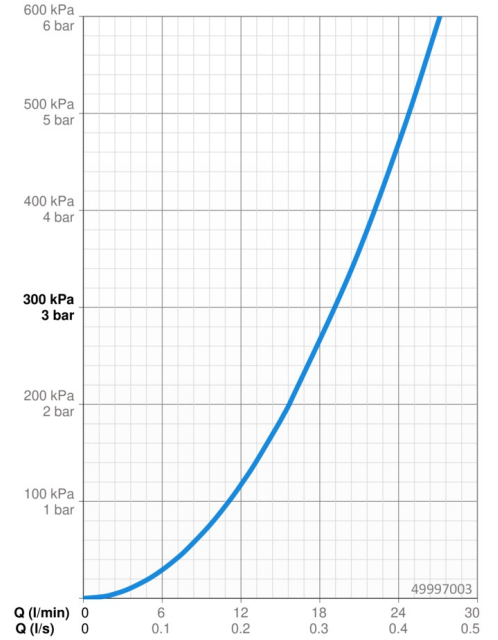

Technical data

Flow properties

Flow-rate at 3 bar **19.2 l/min**

Technical properties

DN-size (nominal dimension) **DN15**
Hot water supply **max. +80°C**
Working pressure **1-10 bar**

Regulations

EN standard **EN 817**