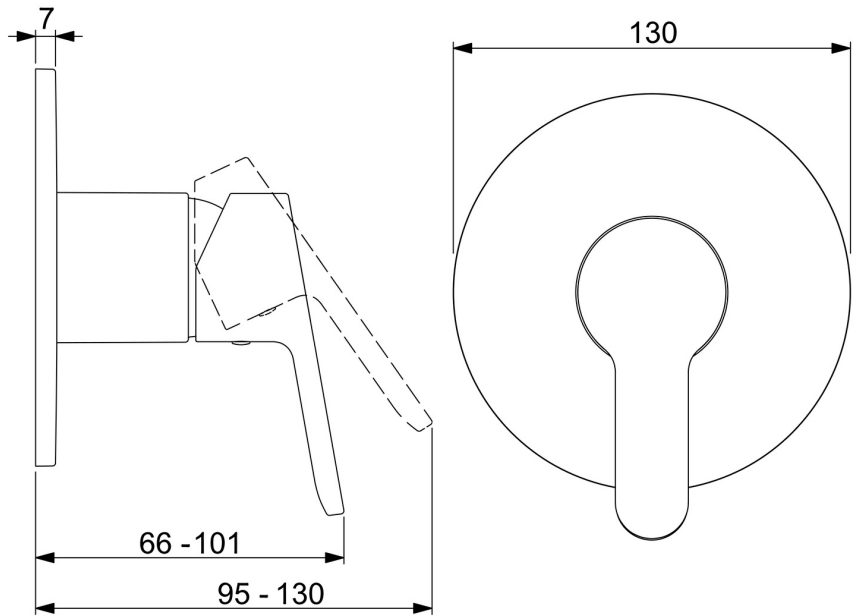

EAN: 4057304012570
static.hansa.com/49989003

- Shower solutions
- Trim Kit, Single-lever
- Concealed wall mounting
- Chrome
- Single operating lever/handle, Hot/Cold symbols

Technical data

Technical properties

Hot water supply	max. +80°C
Working pressure	1-10 bar

Regulations

EN standard	EN 817
-------------	--------

Approvals and Declarations

Declaration of conformity	DoC
---------------------------	-----

Spare parts

SP49999003

	Name	Code
01	Lever	59913827
02	Cover sleeve	59912511
03	Cover plate, d 90 mm	59914739
03	Cover plate, d 130 mm	59914740