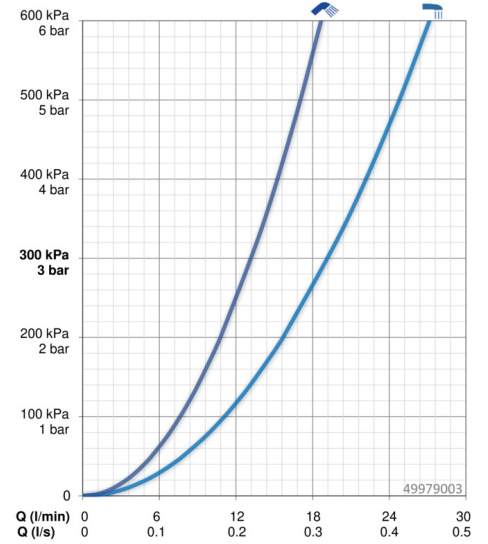

EAN: 4057304012594
static.hansa.com/49979003

- Bathtub & Shower
- Single-lever, Trim Kit
- Concealed wall mounting
- Chrome
- Hot/Cold symbols, Single operating lever/handle
- Push operated diverter
- Limitation option for maximum temperature and flow-rate
- Round rosette, Sleeve

Technical data

Technical properties

Hot water supply	max. +80°C
Working pressure	0.5-10 bar
Material	Brass

Regulations

EN standard	EN 817
Noise class	II(ISO 3822)

Approvals and Declarations

Declaration of conformity	DoC
---------------------------	------------