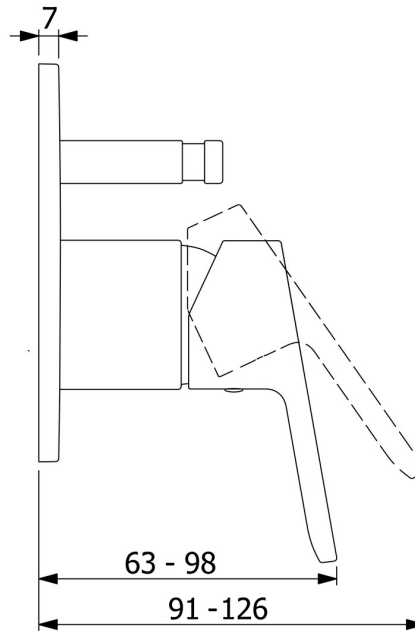

EAN: 4057304012594
static.hansa.com/49979003

- Bathtub & Shower
- Single-lever, Trim Kit
- Concealed wall mounting
- Chrome
- Hot/Cold symbols, Single operating lever/handle
- Push operated diverter
- Limitation option for maximum temperature and flow-rate
- Round rosette, Sleeve

Technical data

Technical properties

Hot water supply	max. +80°C
Working pressure	0.5-10 bar
Material	Brass

Regulations

EN standard	EN 817
Noise class	II(ISO 3822)

Approvals and Declarations

Declaration of conformity	DoC
---------------------------	------------

Spare parts

SP49979003

	Name	Code
01	Lever	59913827
02	Cover sleeve	59912511
03	Cover plate, d 130 mm	59914741
04	Diverter	59914738