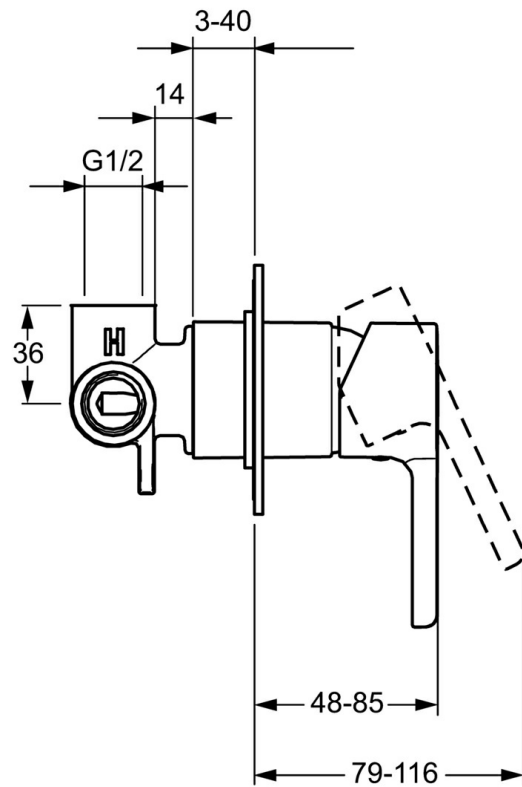

EAN: 4015474254299  
[static.hansa.com/49967003](https://static.hansa.com/49967003)

- Shower solutions
- Single-lever, Trim Kit
- Concealed wall mounting
- Chrome
- Single operating lever/handle, Hot/Cold symbols
- Round rosette

### Technical properties

|                  |                   |
|------------------|-------------------|
| Hot water supply | <b>max. +80°C</b> |
| Working pressure | <b>0.5-10 bar</b> |

### SP49967003

|      | Name                 | Code     |
|------|----------------------|----------|
| 1    | Lever                | 59913828 |
| 1.1  | Screw, M5x8, SW2.5   | 59904755 |
| 1.3  | Symbol plug Grey     | 59912112 |
| 2    | Cover plate, d 90 mm | 59914739 |
| 2.1  | Cover sleeve         | 59912511 |
| 2.2  | O-ring, 41x3         | 59913215 |
| N.I. | Raising kit, 20 mm   | 59912589 |