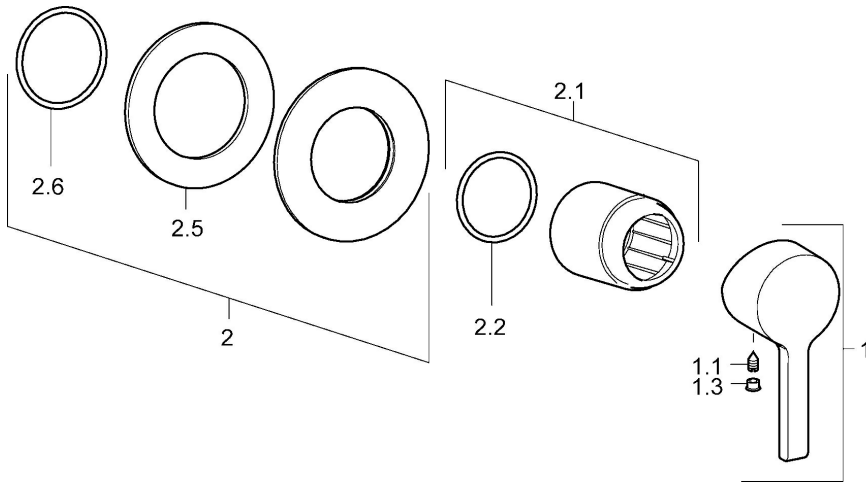

EAN: 4015474254299  
[static.hansa.com/49967003](https://static.hansa.com/49967003)

- Shower solutions
- Single-lever, Trim Kit
- Concealed wall mounting
- Chrome
- Single operating lever/handle, Hot/Cold symbols
- Round rosette

## Technical data

### SP49967003

|      | Name                 | Code     |
|------|----------------------|----------|
| 1    | Lever                | 59913828 |
| 1.1  | Screw, M5x8, SW2.5   | 59904755 |
| 1.3  | Symbol plug Grey     | 59912112 |
| 2    | Cover plate, d 90 mm | 59914739 |
| 2.1  | Cover sleeve         | 59912511 |
| 2.2  | O-ring, 41x3         | 59913215 |
| N.I. | Raising kit, 20 mm   | 59912589 |