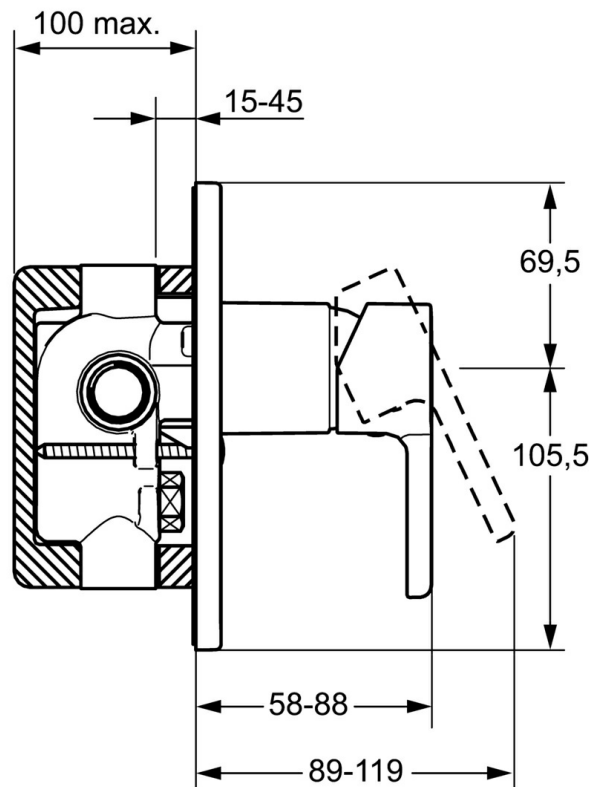

EAN: 4015474254275  
[static.hansa.com/49957003](http://static.hansa.com/49957003)

- Shower solutions
- Single-lever, Trim Kit
- Concealed wall mounting
- Chrome
- Single operating lever/handle, Hot/Cold symbols
- Square rosette

## Technical data

### Technical properties

Hot water supply **max. +80°C**  
Working pressure **0.5-10 bar**

### SP49957003

	Name	Code
1	Lever	59913828
1.1	Screw, M5x8, SW2.5	59904755
1.3	Symbol plug Grey	59912112
2	Cover sleeve	59912511
2.1	O-ring, 41x3	59913215
7.1	Screw, M5x65	59904847
7.2	Cover plate	59912508
7.3	Sealing plates Discontinued	59912121
7.5	Gasket, 64.5x47x7 Discontinued	59912509