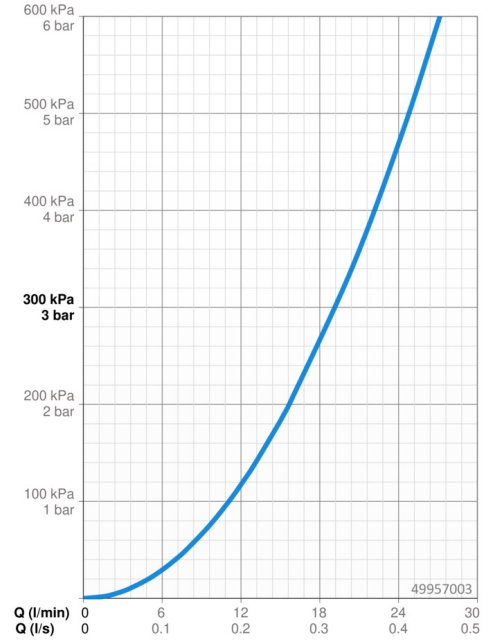

Technical data

Flow properties

Flow-rate at 3 bar **19.2 l/min**

Technical properties

Hot water supply **max. +80°C**
Working pressure **0.5-10 bar**

Regulations

EN standard **EN 817**