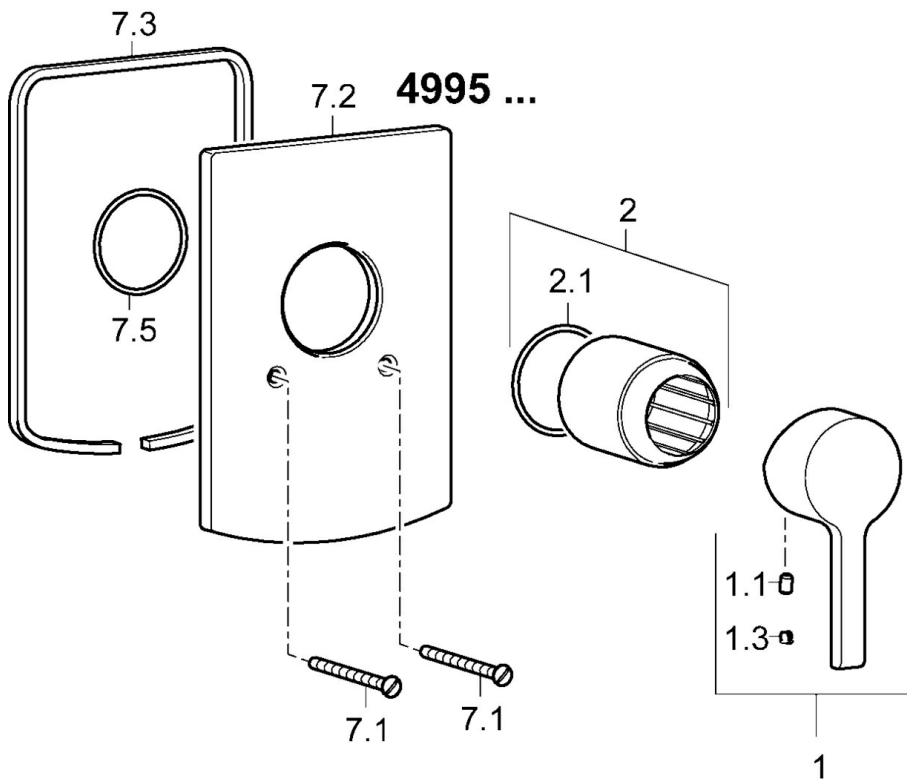

EAN: 4015474254275  
[static.hansa.com/49957003](http://static.hansa.com/49957003)

- Shower solutions
- Single-lever, Trim Kit
- Concealed wall mounting
- Chrome
- Single operating lever/handle, Hot/Cold symbols
- Square rosette

### Technical properties

Hot water supply **max. +80°C**  
Working pressure **0.5-10 bar**

### SP49957003

	Name	Code
1	Lever	59913828
1.1	Screw, M5x8, SW2.5	59904755
1.3	Symbol plug Grey	59912112
2	Cover sleeve	59912511
2.1	O-ring, 41x3	59913215
7.1	Screw, M5x65	59904847
7.2	Cover plate	59912508
7.3	Sealing plates Discontinued	59912121
7.5	Gasket, 64.5x47x7 Discontinued	59912509