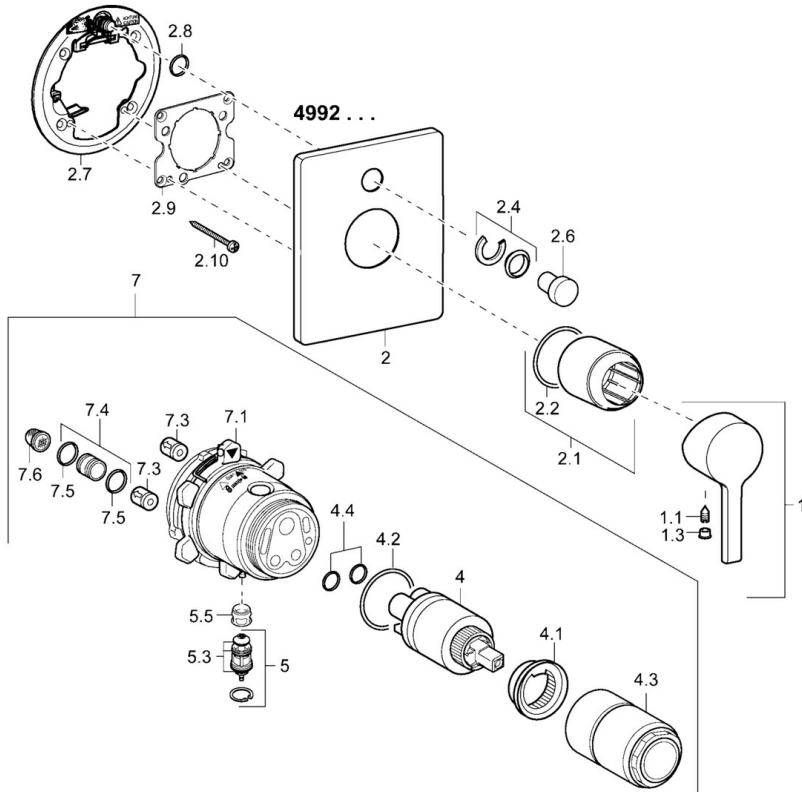

EAN: 4015474254244
static.hansa.com/49929003

- Bathtub & Shower
- Single-lever, Trim Kit
- Concealed wall mounting
- Chrome
- Single operating lever/handle, Hot/Cold symbols
- Square rosette

Technical data

Flow properties

Flow-rate at 3 bar **22.2 / 21.0 l/min**

Technical properties

Hot water supply **max. +80°C**
 Working pressure **0.5-10 bar**

Regulations

EN standard **EN 817**

Spare parts

SP49929003

	Name	Code
1	Lever	59913828
1.1	Screw, M5x8, SW2.5	59904755
1.3	Symbol plug Grey	59912112
2	Cover plate Discontinued	59913829
2.1	Cover sleeve	59912511
2.2	O-ring, 41x3	59913215
2.4	Flow limiting cap	59912924
2.6	Push button	59913656
2.7	Supporting plate	59913048
2.8	O-ring, d 7.65x1.78	59902337
2.9	Fixing plate	59913034
2.10	Screw, M4,5x80	59912890
4	Cartridge, 3.5 Eco	59912324
4	Cartridge, 3.5 Classic	59913075
4.1	Temperature adjustment limiter	59912325
4.2	O-ring, d 28.24x2.62 Discontinued	59912590
4.3	Screw sleeve, M38x1	59912115
4.4	O-ring, d 10.10x1.60 Discontinued	59905072
5	Diverter	59912985
5.3	Sealing kit Discontinued	59912997
5.5	Seat	59912229
7	Functional unit, H/C reversed	59912978
7	Functional unit, 3.5 (2011-) Discontinued	59913380
7.1	Blind nut	59912984
7.4	Connection nipple, (2014-)	59913885
7.5	O-ring, d 14x2	59912982
7.6	Strainer	59913126
N.I.	Raising kit, 20 mm	59912754