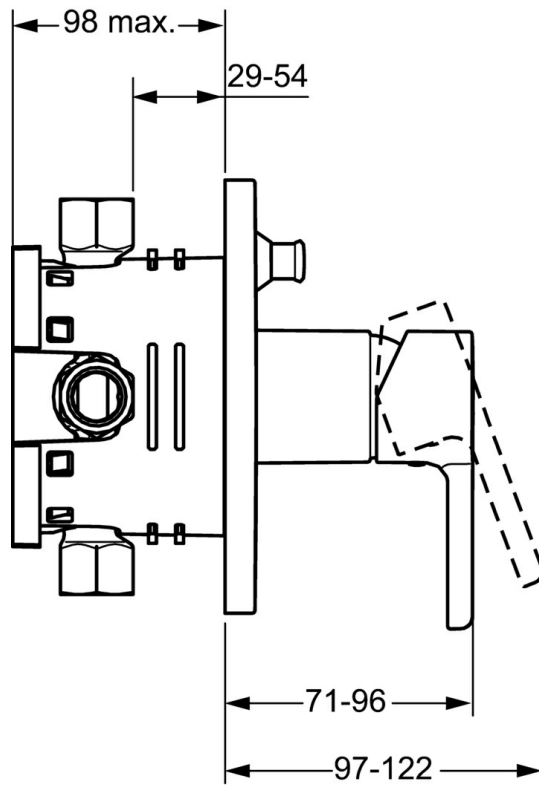

EAN: 4015474254244
static.hansa.com/49929003

- Bathtub & Shower
- Single-lever, Trim Kit
- Concealed wall mounting
- Chrome
- Single operating lever/handle, Hot/Cold symbols
- Square rosette

Technical data

Flow properties

Flow-rate at 3 bar **22.2 / 21.0 l/min**

Technical properties

Hot water supply **max. +80°C**
 Working pressure **0.5-10 bar**

Regulations

EN standard **EN 817**

Spare parts

SP49929003

	Name	Code
1	Lever	59913828
1.1	Screw, M5x8, SW2.5	59904755
1.3	Symbol plug Grey	59912112
2	Cover plate Discontinued	59913829
2.1	Cover sleeve	59912511
2.2	O-ring, 41x3	59913215
2.4	Flow limiting cap	59912924
2.6	Push button	59913656
2.7	Supporting plate	59913048
2.8	O-ring, d 7.65x1.78	59902337
2.9	Fixing plate	59913034
2.10	Screw, M4,5x80	59912890
4	Cartridge, 3.5 Eco	59912324
4	Cartridge, 3.5 Classic	59913075
4.1	Temperature adjustment limiter	59912325
4.2	O-ring, d 28.24x2.62 Discontinued	59912590
4.3	Screw sleeve, M38x1	59912115
4.4	O-ring, d 10.10x1.60 Discontinued	59905072
5	Diverter	59912985
5.3	Sealing kit Discontinued	59912997
5.5	Seat	59912229
7	Functional unit, H/C reversed	59912978
7	Functional unit, 3.5 (2011-) Discontinued	59913380
7.1	Blind nut	59912984
7.4	Connection nipple, (2014-)	59913885
7.5	O-ring, d 14x2	59912982
7.6	Strainer	59913126
N.I.	Raising kit, 20 mm	59912754