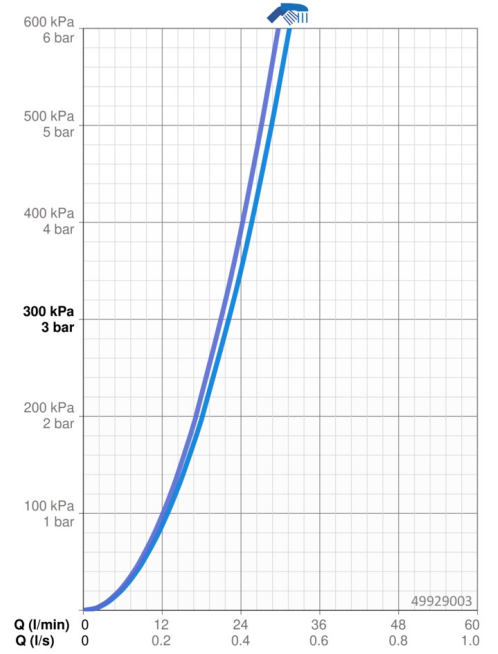

EAN: 4015474254244
static.hansa.com/49929003

- Bathtub & Shower
- Single-lever, Trim Kit
- Concealed wall mounting
- Chrome
- Single operating lever/handle, Hot/Cold symbols
- Square rosette

Technical data

Flow properties

Flow-rate at 3 bar **22.2 / 21.0 l/min**

Technical properties

Hot water supply **max. +80°C**
 Working pressure **0.5-10 bar**

Regulations

EN standard **EN 817**

Spare parts

SP49929003