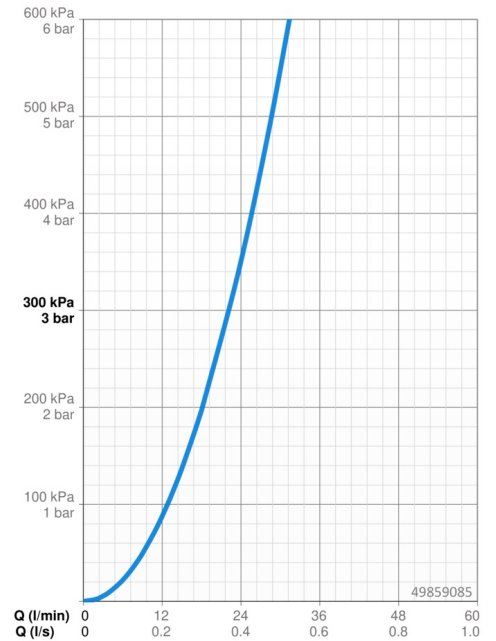

EAN: 4015474259607
static.hansa.com/49859085

- Shower solutions
- Single-lever, Trim Kit
- Concealed wall mounting
- Chrome
- Single operating lever/handle, Hot/Cold symbols
- Square rosette

Technical data

Flow properties

Flow-rate at 3 bar **22.2 l/min**

Technical properties

Hot water supply **max. +80°C**
Working pressure **0.5-10 bar**

Regulations

EN standard **EN 817**

Spare parts

SP49859083