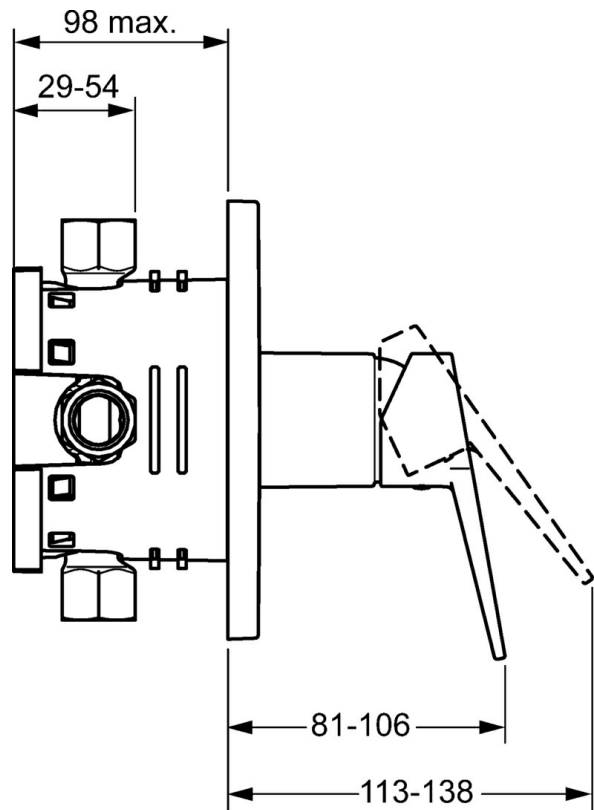

EAN: 4015474259607
static.hansa.com/49859085

- Shower solutions
- Single-lever, Trim Kit
- Concealed wall mounting
- Chrome
- Single operating lever/handle, Hot/Cold symbols
- Square rosette

Technical data

Flow properties

Flow-rate at 3 bar **22.2 l/min**

Technical properties

Hot water supply **max. +80°C**
Working pressure **0.5-10 bar**

Regulations

EN standard **EN 817**

Spare parts

SP49859083

	Name	Code
1	Lever	59913910
1	Lever	59913911
1.1	Screw, M5x8, SW2.5	59904755
1.3	Symbol plug Grey	59912112
2	Cover flange	59913830
2.1	Cover sleeve	59912511
2.2	O-ring, 41x3	59913215
2.7	Supporting plate Discontinued	59913047
2.9	Fixing plate	59913034
2.10	Screw, M4.5x80	59912890
4	Cartridge, 3.5 Classic	59913075
4	Cartridge, 3.5 Eco	59912324
4.1	Temperature adjustment limiter	59912325
4.2	O-ring, d 28.24x2.62 Discontinued	59912590
4.3	Screw sleeve, M38x1	59912115
4.4	O-ring, d 10.10x1.60 Discontinued	59905072
5.6	Plug	59912981
7	Functional unit, H/C reversed	59912978
7	Functional unit, 3.5, (2011-) Discontinued	59913376
7.1	Blind nut	59912984
7.4	Connection nipple, (2014-)	59913885
7.5	O-ring, d 14x2	59912982
N.I.	Raising kit, 20 mm	59912754