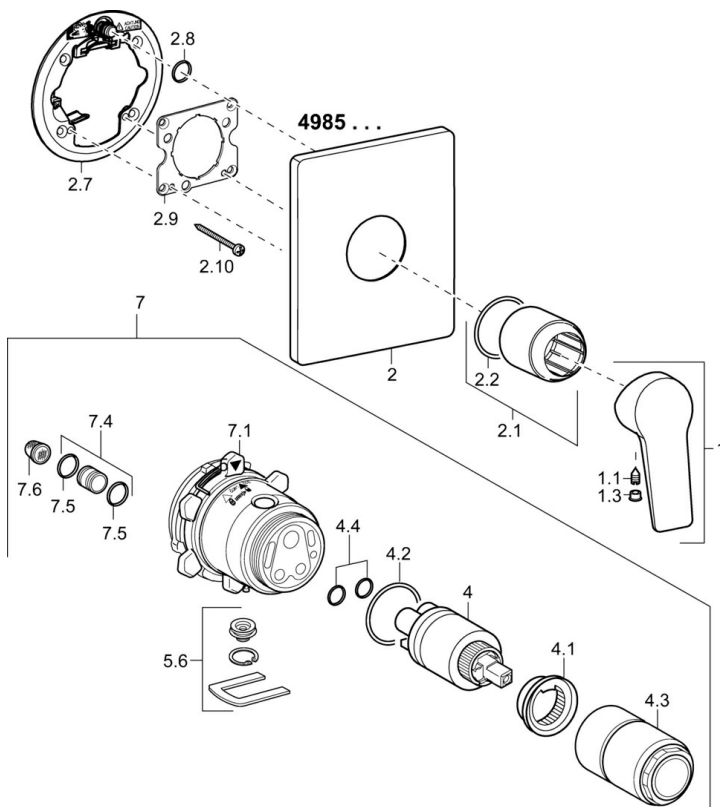

EAN: 4015474259607
static.hansa.com/49859085

- Shower solutions
- Single-lever, Trim Kit
- Concealed wall mounting
- Chrome
- Single operating lever/handle, Hot/Cold symbols
- Square rosette

Technical data

Flow properties

Flow-rate at 3 bar **22.2 l/min**

Technical properties

Hot water supply **max. +80°C**
Working pressure **0.5-10 bar**

Regulations

EN standard **EN 817**

Spare parts

SP49859083

	Name	Code
1	Lever	59913910
1	Lever	59913911
1.1	Screw, M5x8, SW2.5	59904755
1.3	Symbol plug Grey	59912112
2	Cover flange	59913830
2.1	Cover sleeve	59912511
2.2	O-ring, 41x3	59913215
2.7	Supporting plate Discontinued	59913047
2.9	Fixing plate	59913034
2.10	Screw, M4.5x80	59912890
4	Cartridge, 3.5 Classic	59913075
4	Cartridge, 3.5 Eco	59912324
4.1	Temperature adjustment limiter	59912325
4.2	O-ring, d 28.24x2.62 Discontinued	59912590
4.3	Screw sleeve, M38x1	59912115
4.4	O-ring, d 10.10x1.60 Discontinued	59905072
5.6	Plug	59912981
7	Functional unit, H/C reversed	59912978
7	Functional unit, 3.5, (2011-) Discontinued	59913376
7.1	Blind nut	59912984
7.4	Connection nipple, (2014-)	59913885
7.5	O-ring, d 14x2	59912982
N.I.	Raising kit, 20 mm	59912754