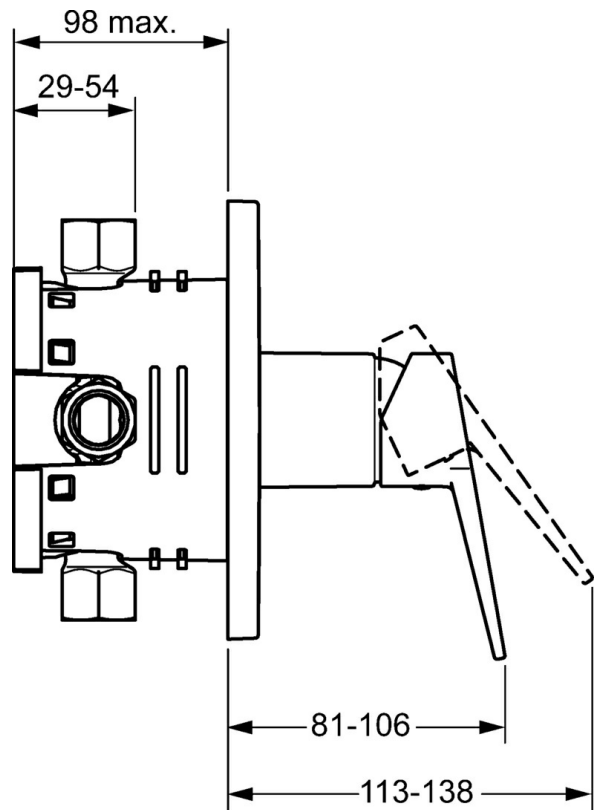

EAN: 4015474259591  
[static.hansa.com/49859083](https://static.hansa.com/49859083)

- Shower solutions
- Single-lever, Trim Kit
- Concealed wall mounting
- Chrome
- Single operating lever/handle, Hot/Cold symbols
- Square rosette

### Flow properties

Flow-rate at 3 bar **22.2 l/min**

### Technical properties

Hot water supply **max. +80°C**  
Working pressure **0.5-10 bar**

### SP49859083

	Name	Code
1	Lever	59913910
1	Lever	59913911
1.1	Screw, M5x8, SW2.5	59904755
1.3	Symbol plug Grey	59912112
2	Cover flange	59913830
2.1	Cover sleeve	59912511
2.2	O-ring, 41x3	59913215
2.7	Supporting plate Discontinued	59913047
2.9	Fixing plate	59913034
2.10	Screw, M4.5x80	59912890
4	Cartridge, 3.5 Classic	59913075
4	Cartridge, 3.5 Eco	59912324
4.1	Temperature adjustment limiter	59912325
4.2	O-ring, d 28.24x2.62 Discontinued	59912590
4.3	Screw sleeve, M38x1	59912115
4.4	O-ring, d 10.10x1.60 Discontinued	59905072
5.6	Plug	59912981
7	Functional unit, H/C reversed	59912978
7	Functional unit, 3.5, (2011-) Discontinued	59913376
7.1	Blind nut	59912984
7.4	Connection nipple, (2014-)	59913885
7.5	O-ring, d 14x2	59912982
N.I.	Raising kit, 20 mm	59912754