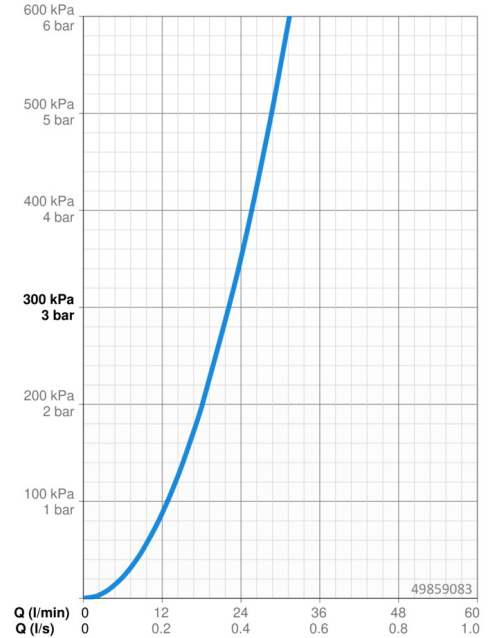

Technical data

Flow properties

Flow-rate at 3 bar **22.2 l/min**

Technical properties

Hot water supply **max. +80°C**
Working pressure **0.5-10 bar**

Regulations

EN standard **EN 817**