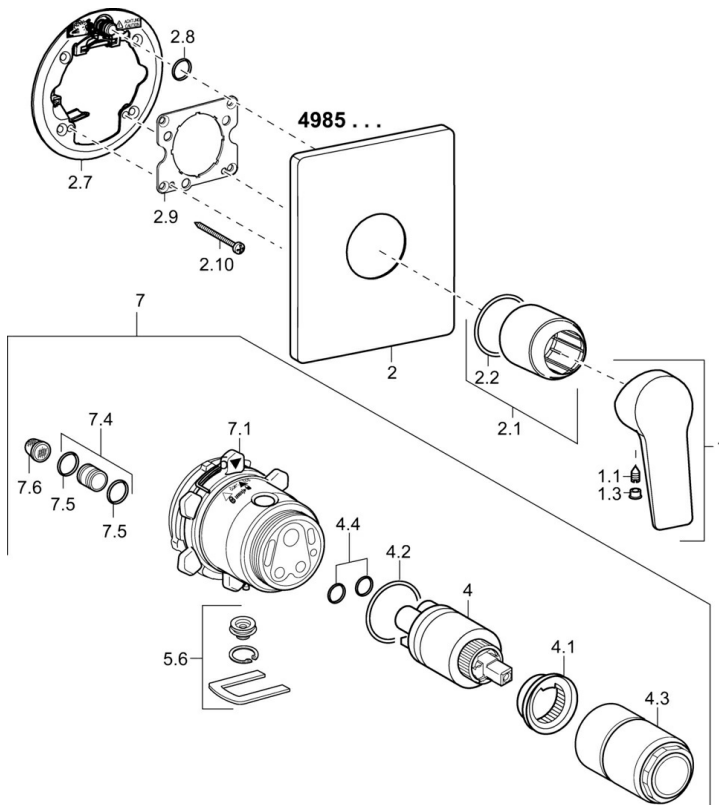

EAN: 4015474259591  
[static.hansa.com/49859083](https://static.hansa.com/49859083)

- Shower solutions
- Single-lever, Trim Kit
- Concealed wall mounting
- Chrome
- Single operating lever/handle, Hot/Cold symbols
- Square rosette

### SP49859083

	Name	Code
1	Lever	59913910
1	Lever	59913911
1.1	Screw, M5x8, SW2.5	59904755
1.3	Symbol plug Grey	59912112
2	Cover flange	59913830
2.1	Cover sleeve	59912511
2.2	O-ring, 41x3	59913215
2.7	Supporting plate Discontinued	59913047
2.9	Fixing plate	59913034
2.10	Screw, M4.5x80	59912890
4	Cartridge, 3.5 Classic	59913075
4	Cartridge, 3.5 Eco	59912324
4.1	Temperature adjustment limiter	59912325
4.2	O-ring, d 28.24x2.62 Discontinued	59912590
4.3	Screw sleeve, M38x1	59912115
4.4	O-ring, d 10.10x1.60 Discontinued	59905072
5.6	Plug	59912981
7	Functional unit, H/C reversed	59912978
7	Functional unit, 3.5, (2011-) Discontinued	59913376
7.1	Blind nut	59912984
7.4	Connection nipple, (2014-)	59913885
7.5	O-ring, d 14x2	59912982
N.I.	Raising kit, 20 mm	59912754