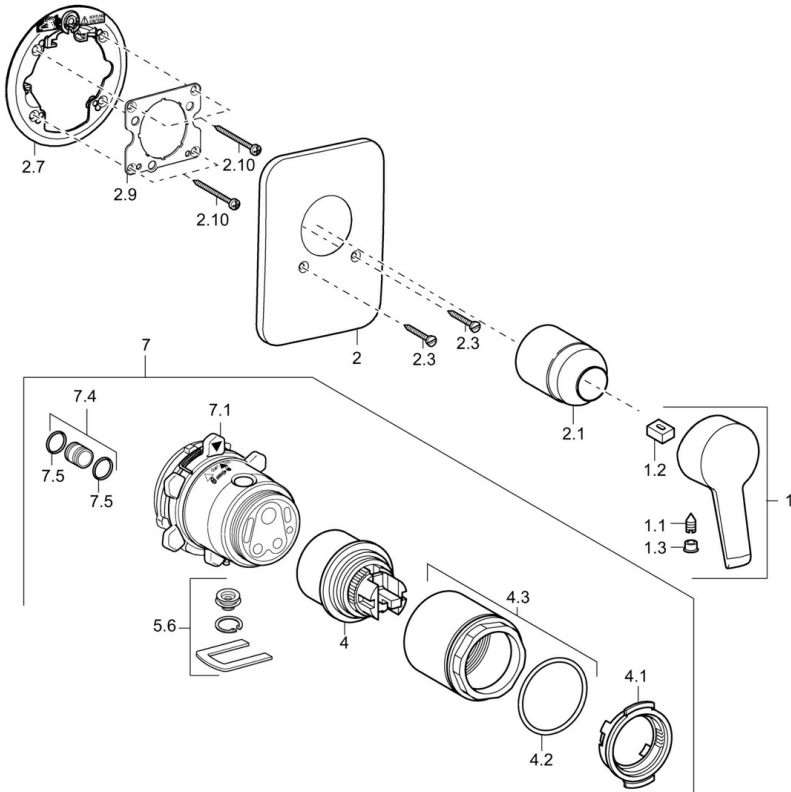

EAN: 4015474137899
static.hansa.com/49859073

- Shower solutions
- Single-lever, Trim Kit
- Concealed wall mounting
- Chrome
- Single operating lever/handle, Hot/Cold symbols
- Limitation option for maximum temperature and flow-rate, Adjustable hot water stop (included, retrofittable)
- ϕ 48 mm ceramic eco cartridge for flow and temperature control
- Soft edge rosette

Technical data

Technical properties

Hot water supply	max. +80°C
Working pressure	0.5-10 bar

Regulations

EN standard	EN 817
-------------	--------

Spare parts

SP49859073

	Name	Code
1	Lever Discontinued	59913905
1.1	Screw, M5x8, SW2.5	59904755
1.2	Bushing	59904778
1.3	Symbol plug Grey	59912112
2	Cover flange Discontinued	59911012
2.1	Covering cap	59904820
2.3	Screw, M5x25	59912881
2.7	Fixing part	59912888
2.9	Fixing plate	59913034
2.10	Screw, M4.5x80	59912890
4	Cartridge, 4.8 eco	59904601
4.1	Hot water limiter	59904759
4.2	O-ring, 50.52x1.78	59906841
4.3	Eye screw, M50x1, SW45	59912980
5.6	Plug	59912981
7	Body for shower faucet Discontinued	59912897
7	Functional unit Discontinued	59912907
7.1	Blind nut	59912984
7.4	Connection nipple, (2014-)	59913885
7.5	O-ring, d 14x2	59912982
N.I.	Raising kit, 20 mm	59912754