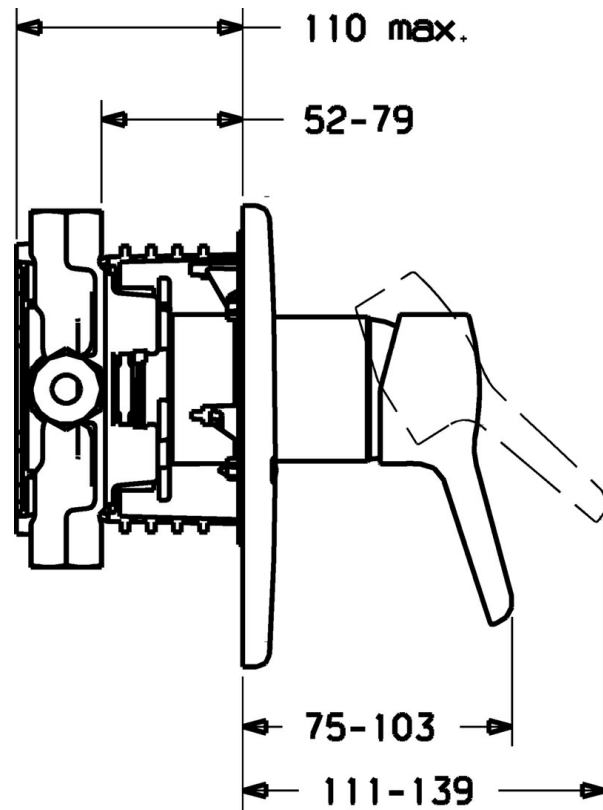

EAN: 4015474137899
static.hansa.com/49859073

- Shower solutions
- Single-lever, Trim Kit
- Concealed wall mounting
- Chrome
- Single operating lever/handle, Hot/Cold symbols
- Limitation option for maximum temperature and flow-rate, Adjustable hot water stop (included, retrofittable)
- ϕ 48 mm ceramic eco cartridge for flow and temperature control
- Soft edge rosette

Technical data

Technical properties

Hot water supply	max. +80°C
Working pressure	0.5-10 bar

Regulations

EN standard	EN 817
-------------	--------

Spare parts

SP49859073

	Name	Code
1	Lever Discontinued	59913905
1.1	Screw, M5x8, SW2.5	59904755
1.2	Bushing	59904778
1.3	Symbol plug Grey	59912112
2	Cover flange Discontinued	59911012
2.1	Covering cap	59904820
2.3	Screw, M5x25	59912881
2.7	Fixing part	59912888
2.9	Fixing plate	59913034
2.10	Screw, M4.5x80	59912890
4	Cartridge, 4.8 eco	59904601
4.1	Hot water limiter	59904759
4.2	O-ring, 50.52x1.78	59906841
4.3	Eye screw, M50x1, SW45	59912980
5.6	Plug	59912981
7	Body for shower faucet Discontinued	59912897
7	Functional unit Discontinued	59912907
7.1	Blind nut	59912984
7.4	Connection nipple, (2014-)	59913885
7.5	O-ring, d 14x2	59912982
N.I.	Raising kit, 20 mm	59912754