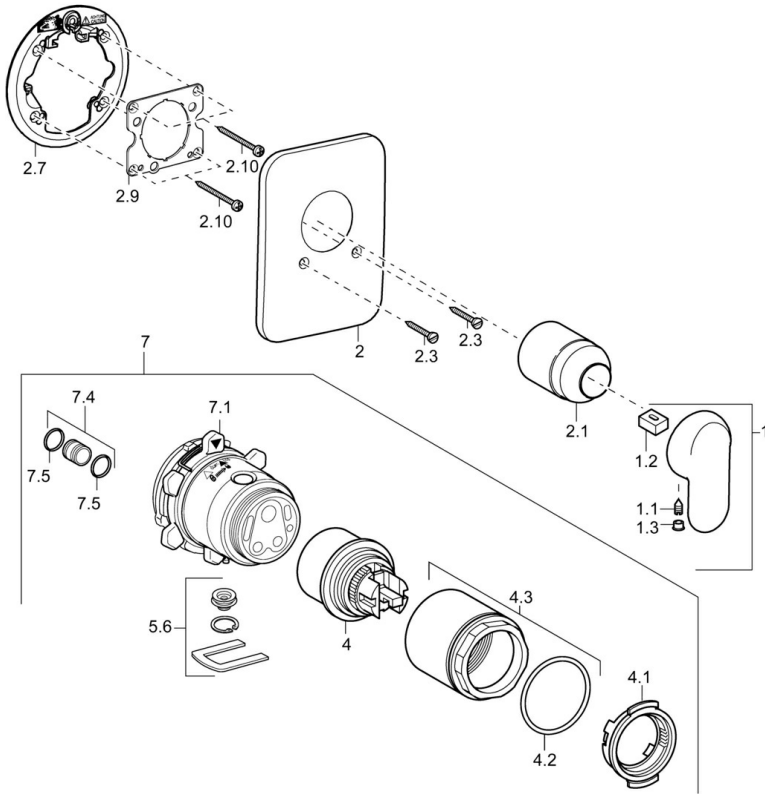

EAN: 4015474113558  
[static.hansa.com/49859041](https://static.hansa.com/49859041)

- Shower solutions
- Single-lever, Trim Kit
- Concealed wall mounting
- Chrome
- Single operating lever/handle, Hot/Cold symbols
- Soft edge rosette

## Technical data

### Technical properties

Hot water supply	<b>max. +80°C</b>
Working pressure	<b>0.5-10 bar</b>

### SP49859041

	Name	Code
1	Lever, (-2007) Discontinued	59909881
1.1	Screw, M5x8, SW2.5	59904755
1.2	Bushing	59904778
1.3	Plug, hot/cold	59906705
2	Cover flange Discontinued	59911012
2.1	Covering cap	59904820
2.3	Screw, M5x25	59912881
2.7	Fixing part	59912888
2.9	Fixing plate	59913034
2.10	Screw, M4.5x80	59912890
4	Cartridge, 4.8 eco	59904601
4.1	Hot water limiter	59904759
4.2	O-ring, 50.52x1.78	59906841
4.3	Eye screw, M50x1, SW45	59912980
5.6	Plug	59912981
7	Body for shower faucet Discontinued	59912897
7	Functional unit Discontinued	59912907
7.1	Blind nut	59912984
7.4	Connection nipple, (2014-)	59913885
7.5	O-ring, d 14x2	59912982
N.I.	Raising kit, 20 mm	59912754