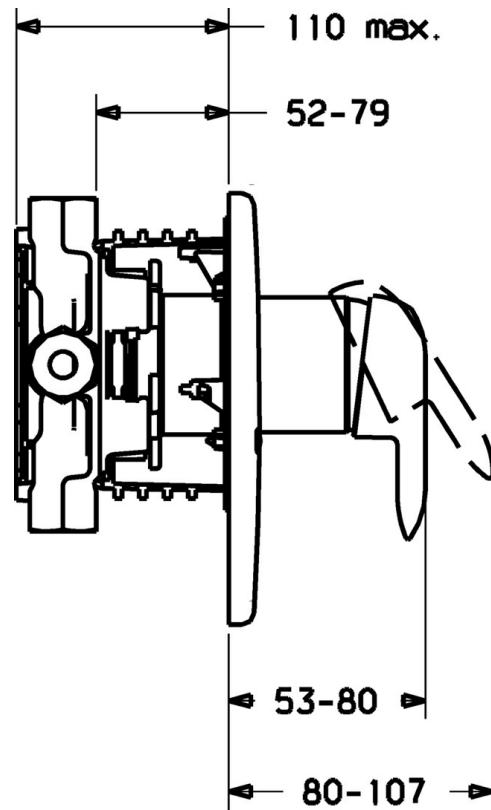

EAN: 4015474113558  
[static.hansa.com/49859041](https://static.hansa.com/49859041)

- Shower solutions
- Single-lever, Trim Kit
- Concealed wall mounting
- Chrome
- Single operating lever/handle, Hot/Cold symbols
- Soft edge rosette

## Technical data

### Technical properties

Hot water supply	<b>max. +80°C</b>
Working pressure	<b>0.5-10 bar</b>

### SP49859041

	Name	Code
1	Lever, (-2007) Discontinued	59909881
1.1	Screw, M5x8, SW2.5	59904755
1.2	Bushing	59904778
1.3	Plug, hot/cold	59906705
2	Cover flange Discontinued	59911012
2.1	Covering cap	59904820
2.3	Screw, M5x25	59912881
2.7	Fixing part	59912888
2.9	Fixing plate	59913034
2.10	Screw, M4.5x80	59912890
4	Cartridge, 4.8 eco	59904601
4.1	Hot water limiter	59904759
4.2	O-ring, 50.52x1.78	59906841
4.3	Eye screw, M50x1, SW45	59912980
5.6	Plug	59912981
7	Body for shower faucet Discontinued	59912897
7	Functional unit Discontinued	59912907
7.1	Blind nut	59912984
7.4	Connection nipple, (2014-)	59913885
7.5	O-ring, d 14x2	59912982
N.I.	Raising kit, 20 mm	59912754