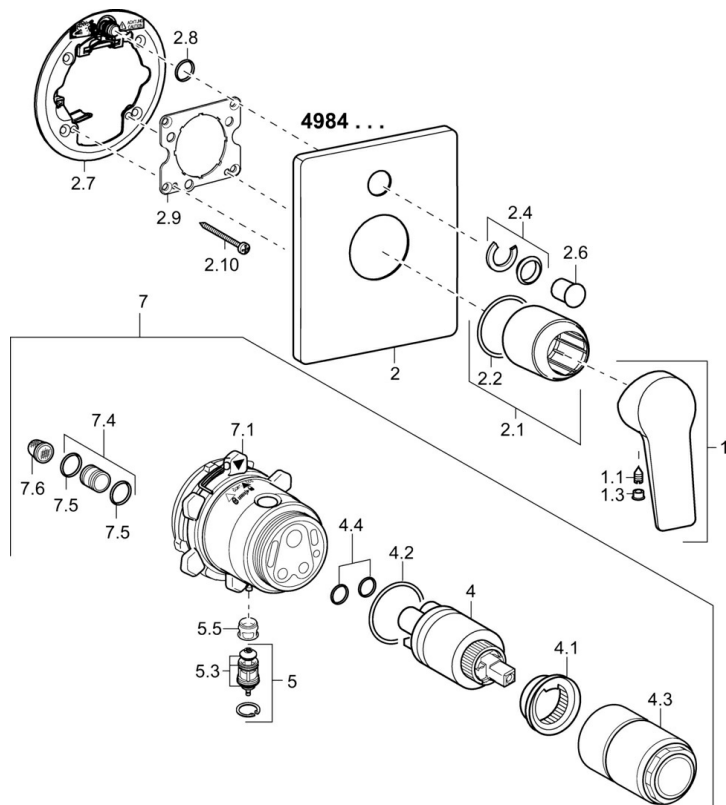

EAN: 4015474259492
static.hansa.com/49849085

- Bathtub & Shower
- Single-lever, Trim Kit
- Concealed wall mounting
- Chrome
- Single operating lever/handle, Hot/Cold symbols
- Square rosette

Technical data

Flow properties

Flow-rate at 3 bar **22.2 / 21.0 l/min**

Technical properties

Hot water supply **max. +80°C**
 Working pressure **0.5-10 bar**

Regulations

EN standard **EN 817**

Spare parts

SP49849083

	Name	Code
1	Lever	59913910
1	Lever	59913911
1.1	Screw, M5x8, SW2.5	59904755
1.3	Symbol plug Grey	59912112
2	Cover plate Discontinued	59913829
2.1	Cover sleeve	59912511
2.2	O-ring, 41x3	59913215
2.4	Flow limiting cap	59912924
2.6	Push button	59913656
2.7	Supporting plate	59913048
2.8	O-ring, d 7.65x1.78	59902337
2.9	Fixing plate	59913034
2.10	Screw, M4.5x80	59912890
4	Cartridge, 3.5 Classic	59913075
4	Cartridge, 3.5 Eco	59912324
4.1	Temperature adjustment limiter	59912325
4.2	O-ring, d 28.24x2.62 Discontinued	59912590
4.3	Screw sleeve, M38x1	59912115
4.4	O-ring, d 10.10x1.60 Discontinued	59905072
5	Diverter	59912985
5.3	Sealing kit Discontinued	59912997
5.5	Seat	59912229
7	Functional unit, H/C reversed	59912978
7	Functional unit, 3.5 (2011-) Discontinued	59913380
7.1	Blind nut	59912984
7.4	Connection nipple, (2014-)	59913885
7.5	O-ring, d 14x2	59912982
7.6	Strainer	59913126
N.I.	Raising kit, 20 mm	59912754