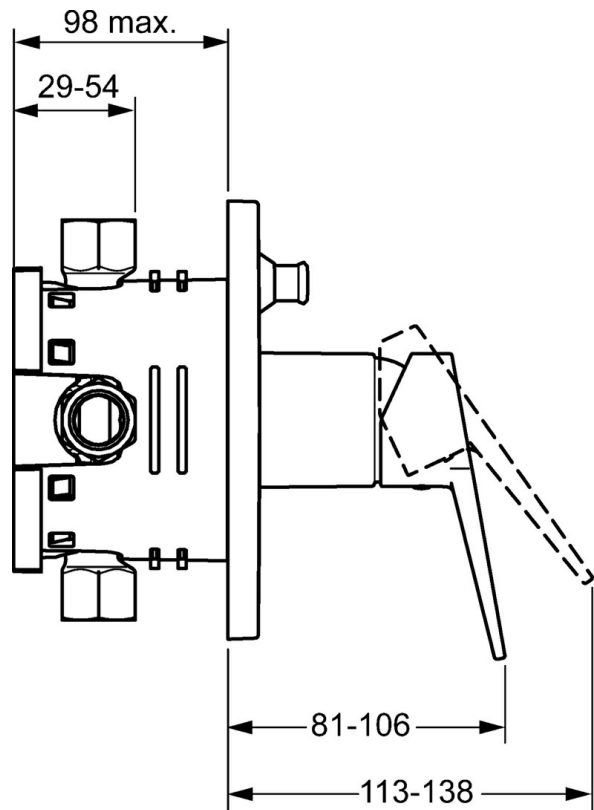

EAN: 4015474259492
static.hansa.com/49849085

- Bathtub & Shower
- Single-lever, Trim Kit
- Concealed wall mounting
- Chrome
- Single operating lever/handle, Hot/Cold symbols
- Square rosette

Technical data

Flow properties

Flow-rate at 3 bar **22.2 / 21.0 l/min**

Technical properties

Hot water supply **max. +80°C**
 Working pressure **0.5-10 bar**

Regulations

EN standard **EN 817**

Spare parts

SP49849083

	Name	Code
1	Lever	59913910
1	Lever	59913911
1.1	Screw, M5x8, SW2.5	59904755
1.3	Symbol plug Grey	59912112
2	Cover plate Discontinued	59913829
2.1	Cover sleeve	59912511
2.2	O-ring, 41x3	59913215
2.4	Flow limiting cap	59912924
2.6	Push button	59913656
2.7	Supporting plate	59913048
2.8	O-ring, d 7.65x1.78	59902337
2.9	Fixing plate	59913034
2.10	Screw, M4.5x80	59912890
4	Cartridge, 3.5 Classic	59913075
4	Cartridge, 3.5 Eco	59912324
4.1	Temperature adjustment limiter	59912325
4.2	O-ring, d 28.24x2.62 Discontinued	59912590
4.3	Screw sleeve, M38x1	59912115
4.4	O-ring, d 10.10x1.60 Discontinued	59905072
5	Diverter	59912985
5.3	Sealing kit Discontinued	59912997
5.5	Seat	59912229
7	Functional unit, H/C reversed	59912978
7	Functional unit, 3.5 (2011-) Discontinued	59913380
7.1	Blind nut	59912984
7.4	Connection nipple, (2014-)	59913885
7.5	O-ring, d 14x2	59912982
7.6	Strainer	59913126
N.I.	Raising kit, 20 mm	59912754