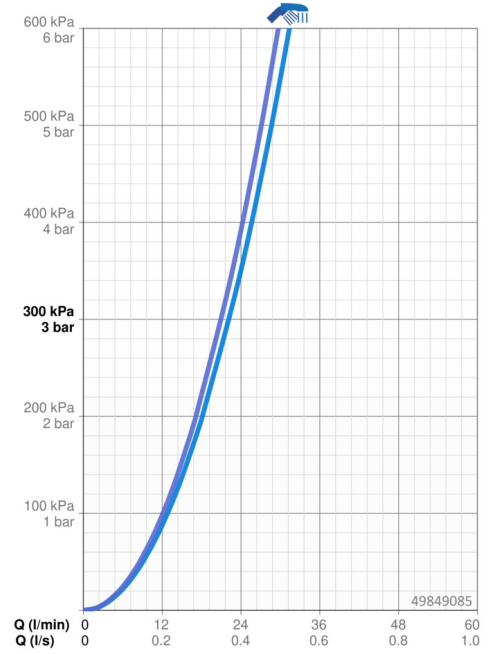

EAN: 4015474259492
static.hansa.com/49849085

- Bathtub & Shower
- Single-lever, Trim Kit
- Concealed wall mounting
- Chrome
- Single operating lever/handle, Hot/Cold symbols
- Square rosette

Technical data

Flow properties

Flow-rate at 3 bar **22.2 / 21.0 l/min**

Technical properties

Hot water supply **max. +80°C**
 Working pressure **0.5-10 bar**

Regulations

EN standard **EN 817**

Spare parts

SP49849083