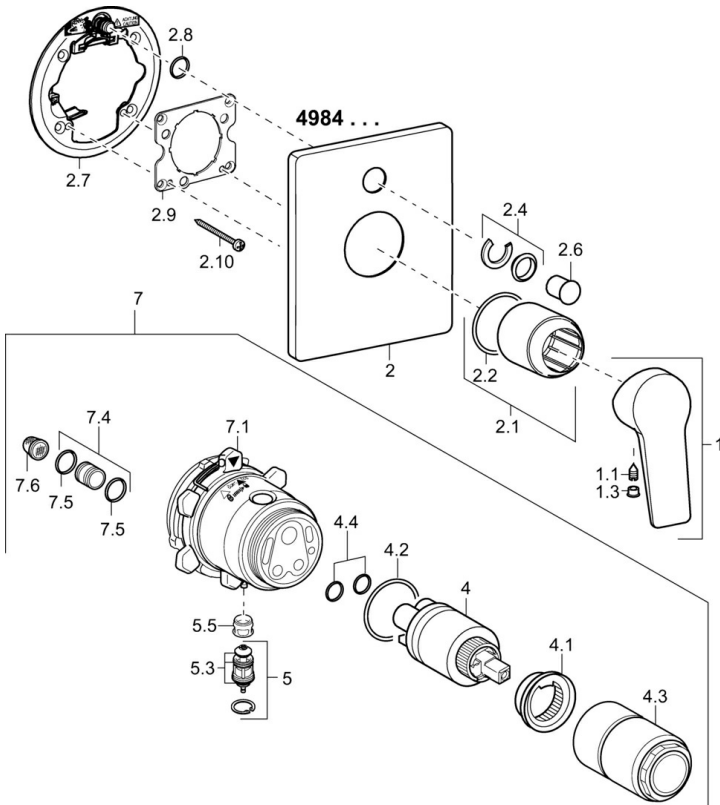

EAN: 4015474259508
static.hansa.com/49849083

- Bathtub & Shower
- Single-lever, Trim Kit
- Concealed wall mounting
- Chrome
- Single operating lever/handle, Hot/Cold symbols
- Square rosette

Technical data

Flow properties

Flow-rate at 3 bar **22.2 / 21.0 l/min**

Technical properties

Hot water supply **max. +80°C**
 Working pressure **0.5-10 bar**

Regulations

EN standard **EN 817**

Spare parts

SP49849083

	Name	Code
1	Lever	59913910
1	Lever	59913911
1.1	Screw, M5x8, SW2.5	59904755
1.3	Symbol plug Grey	59912112
2	Cover plate Discontinued	59913829
2.1	Cover sleeve	59912511
2.2	O-ring, 41x3	59913215
2.4	Flow limiting cap	59912924
2.6	Push button	59913656
2.7	Supporting plate	59913048
2.8	O-ring, d 7.65x1.78	59902337
2.9	Fixing plate	59913034
2.10	Screw, M4.5x80	59912890
4	Cartridge, 3.5 Classic	59913075
4	Cartridge, 3.5 Eco	59912324
4.1	Temperature adjustment limiter	59912325
4.2	O-ring, d 28.24x2.62 Discontinued	59912590
4.3	Screw sleeve, M38x1	59912115
4.4	O-ring, d 10.10x1.60 Discontinued	59905072
5	Diverter	59912985
5.3	Sealing kit Discontinued	59912997
5.5	Seat	59912229
7	Functional unit, H/C reversed	59912978
7	Functional unit, 3.5 (2011-) Discontinued	59913380
7.1	Blind nut	59912984
7.4	Connection nipple, (2014-)	59913885
7.5	O-ring, d 14x2	59912982
7.6	Strainer	59913126
N.I.	Raising kit, 20 mm	59912754