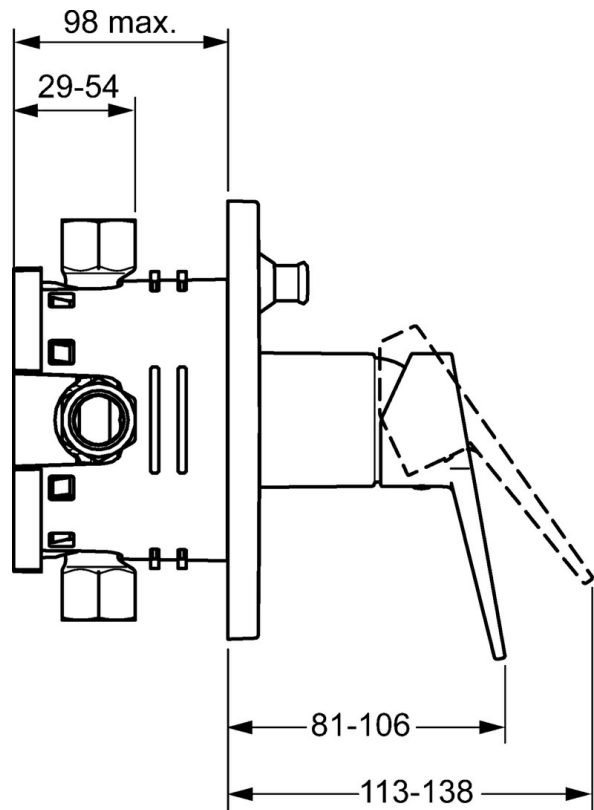

EAN: 4015474259508
static.hansa.com/49849083

- Bathtub & Shower
- Single-lever, Trim Kit
- Concealed wall mounting
- Chrome
- Single operating lever/handle, Hot/Cold symbols
- Square rosette

Technical data

Flow properties

Flow-rate at 3 bar **22.2 / 21.0 l/min**

Technical properties

Hot water supply **max. +80°C**
 Working pressure **0.5-10 bar**

Regulations

EN standard **EN 817**

Spare parts

SP49849083

	Name	Code
1	Lever	59913910
1	Lever	59913911
1.1	Screw, M5x8, SW2.5	59904755
1.3	Symbol plug Grey	59912112
2	Cover plate Discontinued	59913829
2.1	Cover sleeve	59912511
2.2	O-ring, 41x3	59913215
2.4	Flow limiting cap	59912924
2.6	Push button	59913656
2.7	Supporting plate	59913048
2.8	O-ring, d 7.65x1.78	59902337
2.9	Fixing plate	59913034
2.10	Screw, M4.5x80	59912890
4	Cartridge, 3.5 Classic	59913075
4	Cartridge, 3.5 Eco	59912324
4.1	Temperature adjustment limiter	59912325
4.2	O-ring, d 28.24x2.62 Discontinued	59912590
4.3	Screw sleeve, M38x1	59912115
4.4	O-ring, d 10.10x1.60 Discontinued	59905072
5	Diverter	59912985
5.3	Sealing kit Discontinued	59912997
5.5	Seat	59912229
7	Functional unit, H/C reversed	59912978
7	Functional unit, 3.5 (2011-) Discontinued	59913380
7.1	Blind nut	59912984
7.4	Connection nipple, (2014-)	59913885
7.5	O-ring, d 14x2	59912982
7.6	Strainer	59913126
N.I.	Raising kit, 20 mm	59912754