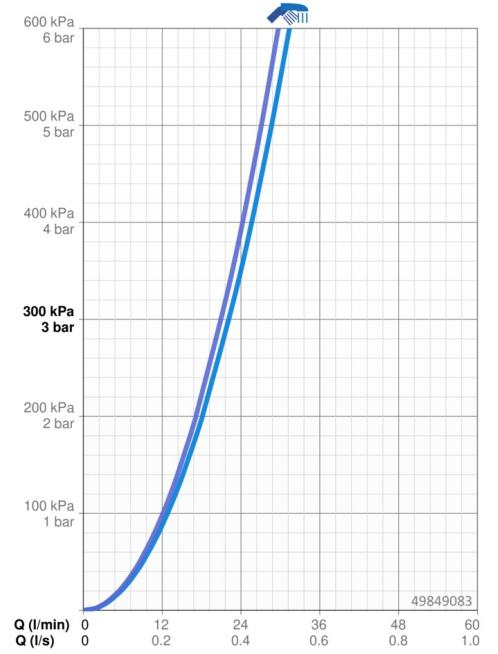

EAN: 4015474259508
static.hansa.com/49849083

- Bathtub & Shower
- Single-lever, Trim Kit
- Concealed wall mounting
- Chrome
- Single operating lever/handle, Hot/Cold symbols
- Square rosette

Technical data

Flow properties

Flow-rate at 3 bar **22.2 / 21.0 l/min**

Technical properties

Hot water supply **max. +80°C**
 Working pressure **0.5-10 bar**

Regulations

EN standard **EN 817**

Spare parts

SP49849083