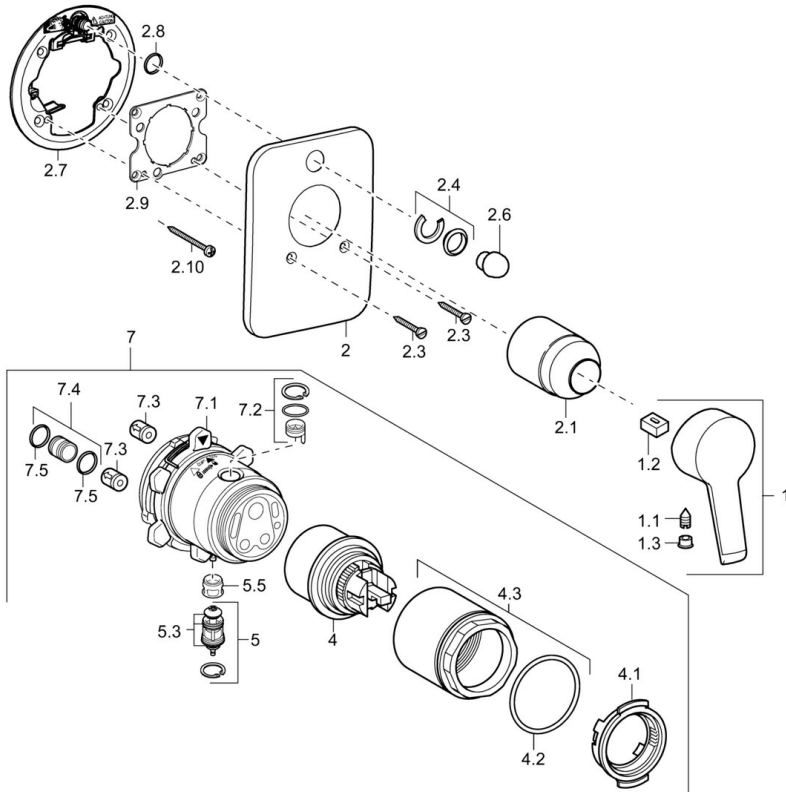

EAN: 4015474137806
static.hansa.com/49849073

- Bathtub & Shower
- Single-lever, Trim Kit
- Concealed wall mounting
- Chrome
- Single operating lever/handle, Hot/Cold symbols
- Soft edge rosette

Technical data

Technical properties

Hot water supply	max. +80°C
Working pressure	0.5-10 bar

Regulations

EN standard	EN 817
-------------	--------

Spare parts

SP49849073

	Name	Code
1	Lever Discontinued	59913905
1.1	Screw, M5x8, SW2.5	59904755
1.2	Bushing	59904778
1.3	Symbol plug Grey	59912112
2	Cover flange Discontinued	59912930
2.1	Covering cap	59904820
2.3	Screw, M5x25	59912881
2.4	Flow limiting cap	59912924
2.6	Push button Discontinued	59912931
2.7	Fixing part	59912889
2.8	O-ring, d 7.65x1.78	59902337
2.9	Fixing plate	59913034
2.10	Screw, M4.5x80	59912890
4	Cartridge, 4.8 eco	59904601
4.1	Hot water limiter	59904759
4.2	O-ring, 50.52x1.78	59906841
4.3	Eye screw, M50x1, SW45	59912980
5	Diverter	59912985
5.3	Sealing kit Discontinued	59912997
7	Functional unit, 4.8 Discontinued	59912898
7	Functional unit Discontinued	59912907
7.1	Blind nut	59912984
7.2	Valve	59912986
7.4	Connection nipple, (2014-)	59913885
7.5	O-ring, d 14x2	59912982
N.I.	Raising kit, 20 mm	59912754