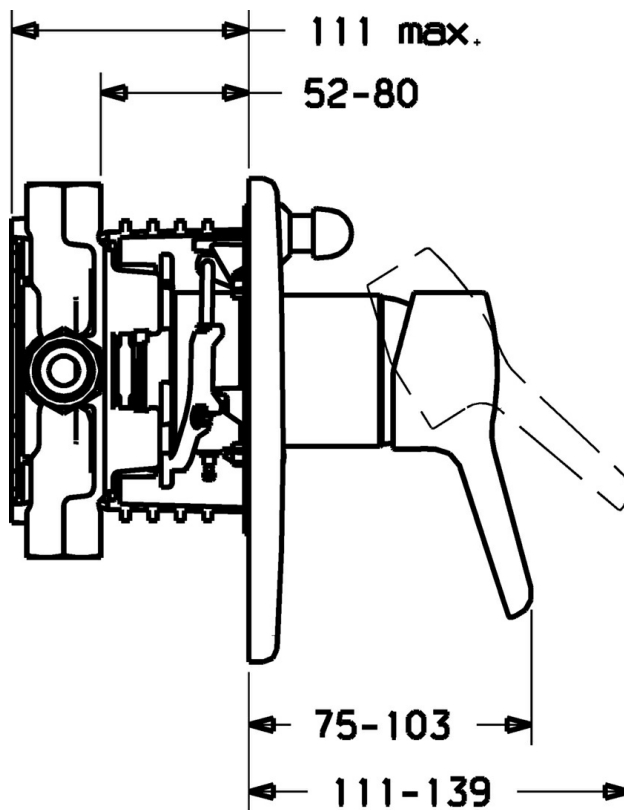

EAN: 4015474137806
static.hansa.com/49849073

- Bathtub & Shower
- Single-lever, Trim Kit
- Concealed wall mounting
- Chrome
- Single operating lever/handle, Hot/Cold symbols
- Soft edge rosette

Technical data

Technical properties

Hot water supply	max. +80°C
Working pressure	0.5-10 bar

Regulations

EN standard	EN 817
-------------	--------

Spare parts

SP49849073

	Name	Code
1	Lever Discontinued	59913905
1.1	Screw, M5x8, SW2.5	59904755
1.2	Bushing	59904778
1.3	Symbol plug Grey	59912112
2	Cover flange Discontinued	59912930
2.1	Covering cap	59904820
2.3	Screw, M5x25	59912881
2.4	Flow limiting cap	59912924
2.6	Push button Discontinued	59912931
2.7	Fixing part	59912889
2.8	O-ring, d 7.65x1.78	59902337
2.9	Fixing plate	59913034
2.10	Screw, M4.5x80	59912890
4	Cartridge, 4.8 eco	59904601
4.1	Hot water limiter	59904759
4.2	O-ring, 50.52x1.78	59906841
4.3	Eye screw, M50x1, SW45	59912980
5	Diverter	59912985
5.3	Sealing kit Discontinued	59912997
7	Functional unit, 4.8 Discontinued	59912898
7	Functional unit Discontinued	59912907
7.1	Blind nut	59912984
7.2	Valve	59912986
7.4	Connection nipple, (2014-)	59913885
7.5	O-ring, d 14x2	59912982
N.I.	Raising kit, 20 mm	59912754