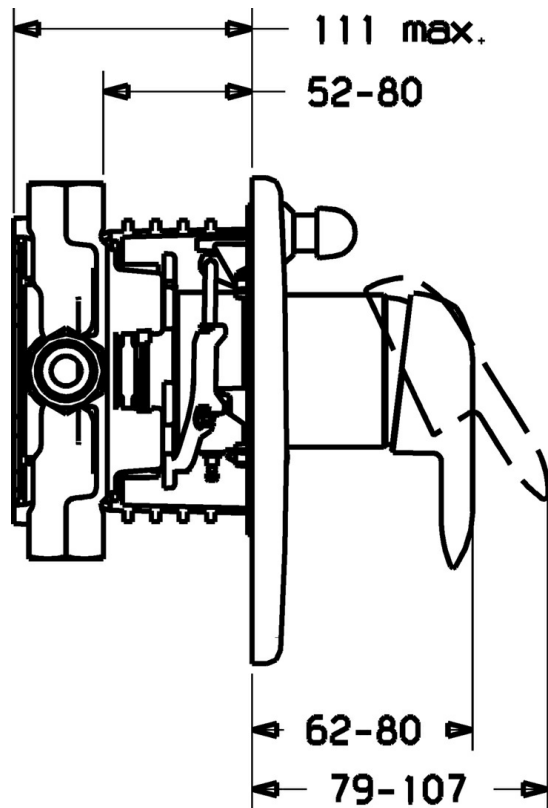

EAN: 4015474113541  
[static.hansa.com/49849041](https://static.hansa.com/49849041)

- Bathtub & Shower
- Single-lever, Trim Kit
- Concealed wall mounting
- Chrome
- Single operating lever/handle, Hot/Cold symbols
- Soft edge rosette

## Technical data

### Technical properties

Hot water supply	<b>max. +80°C</b>
Working pressure	<b>0.5-10 bar</b>

### SP49849041

	Name	Code
1	Lever, (-2007) Discontinued	59909881
1.1	Screw, M5x8, SW2.5	59904755
1.2	Bushing	59904778
1.3	Plug, hot/cold	59906705
2	Cover flange Discontinued	59912930
2.1	Covering cap	59904820
2.3	Screw, M5x25	59912881
2.4	Flow limiting cap	59912924
2.6	Push button Discontinued	59912931
2.7	Fixing part	59912889
2.8	O-ring, d 7.65x1.78	59902337
2.9	Fixing plate	59913034
2.10	Screw, M4.5x80	59912890
4	Cartridge, 4.8 eco	59904601
4.1	Hot water limiter	59904759
4.2	O-ring, 50.52x1.78	59906841
4.3	Eye screw, M50x1, SW45	59912980
5	Diverter	59912985
5.3	Sealing kit Discontinued	59912997
7	Functional unit, 4.8 Discontinued	59912898
7	Functional unit Discontinued	59912907
7.1	Blind nut	59912984
7.2	Valve	59912986
7.4	Connection nipple, (2014-)	59913885
7.5	O-ring, d 14x2	59912982
N.I.	Raising kit, 20 mm	59912754