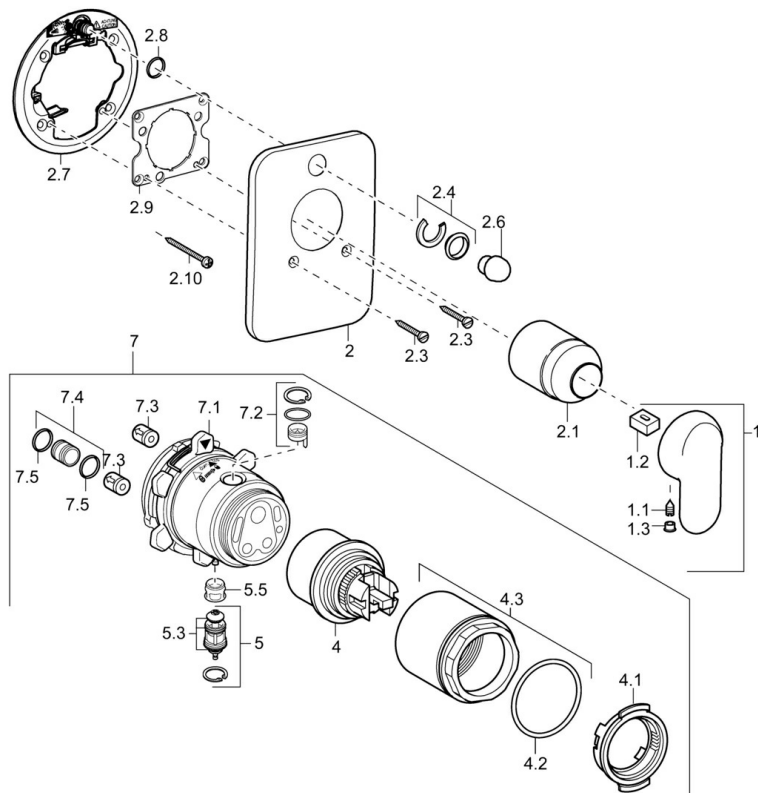

EAN: 4015474113541  
[static.hansa.com/49849041](https://static.hansa.com/49849041)

- Bathtub & Shower
- Single-lever, Trim Kit
- Concealed wall mounting
- Chrome
- Single operating lever/handle, Hot/Cold symbols
- Soft edge rosette

## Technical data

### Technical properties

Hot water supply	<b>max. +80°C</b>
Working pressure	<b>0.5-10 bar</b>

### SP49849041

	Name	Code
1	Lever, (-2007) Discontinued	59909881
1.1	Screw, M5x8, SW2.5	59904755
1.2	Bushing	59904778
1.3	Plug, hot/cold	59906705
2	Cover flange Discontinued	59912930
2.1	Covering cap	59904820
2.3	Screw, M5x25	59912881
2.4	Flow limiting cap	59912924
2.6	Push button Discontinued	59912931
2.7	Fixing part	59912889
2.8	O-ring, d 7.65x1.78	59902337
2.9	Fixing plate	59913034
2.10	Screw, M4.5x80	59912890
4	Cartridge, 4.8 eco	59904601
4.1	Hot water limiter	59904759
4.2	O-ring, 50.52x1.78	59906841
4.3	Eye screw, M50x1, SW45	59912980
5	Diverter	59912985
5.3	Sealing kit Discontinued	59912997
7	Functional unit, 4.8 Discontinued	59912898
7	Functional unit Discontinued	59912907
7.1	Blind nut	59912984
7.2	Valve	59912986
7.4	Connection nipple, (2014-)	59913885
7.5	O-ring, d 14x2	59912982
N.I.	Raising kit, 20 mm	59912754