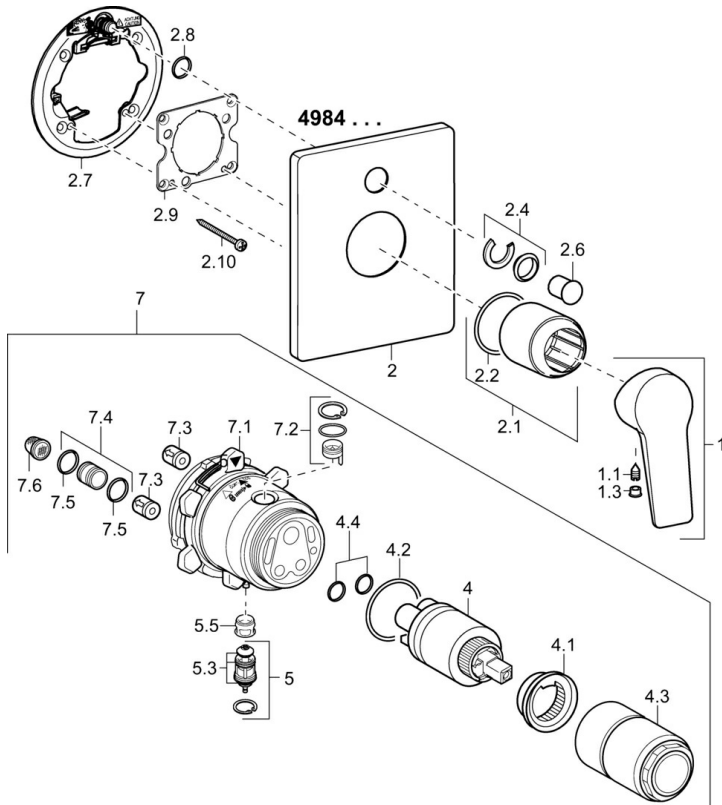

EAN: 4015474259515
static.hansa.com/49843083

- Bathtub & Shower
- Single-lever, Trim Kit
- Concealed wall mounting
- Chrome
- Single operating lever/handle, Hot/Cold symbols
- Non-return valve(s)
- Square rosette

Technical data

Flow properties

Flow-rate at 3 bar **22.2 / 21.0 l/min**

Technical properties

Hot water supply **max. +80°C**
 Working pressure **0.5-10 bar**
 Backflow prevention (EN1717) **LB**

Regulations

EN standard **EN 817**

Spare parts

SP49843083

	Name	Code
1	Lever	59913910
1.1	Screw, M5x8, SW2.5	59904755
1.3	Symbol plug Grey	59912112
2	Cover plate Discontinued	59913829
2.1	Cover sleeve	59912511
2.2	O-ring, 41x3	59913215
2.4	Flow limiting cap	59912924
2.6	Push button	59913656
2.7	Supporting plate	59913048
2.8	O-ring, d 7.65x1.78	59902337
2.9	Fixing plate	59913034
2.10	Screw, M4,5x80	59912890
4	Cartridge, 3.5 Classic	59913075
4	Cartridge, 3.5 Eco	59912324
4.1	Temperature adjustment limiter	59912325
4.2	O-ring, d 28.24x2.62 Discontinued	59912590
4.3	Screw sleeve, M38x1	59912115
4.4	O-ring, d 10.10x1.60 Discontinued	59905072
5	Diverter	59912985
5.3	Sealing kit Discontinued	59912997
5.5	Seat	59912229
7	Functional unit, H/C reversed	59912978
7	Functional unit, 3.5 Discontinued	59913379
7.1	Blind nut	59912984
7.2	Valve	59912986
7.3	Non-return valve	59905714
7.4	Connection nipple, (2014-)	59913885
7.5	O-ring, d 14x2	59912982
7.6	Strainer	59913126
N.I.	Raising kit, 20 mm	59912754