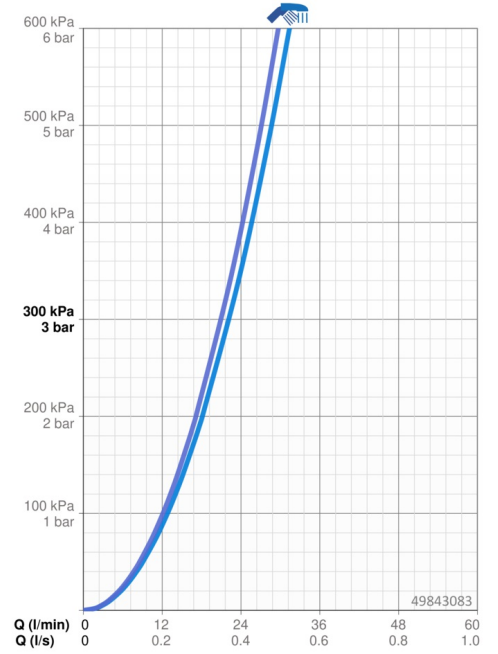

EAN: 4015474259515
static.hansa.com/49843083

- Bathtub & Shower
- Single-lever, Trim Kit
- Concealed wall mounting
- Chrome
- Single operating lever/handle, Hot/Cold symbols
- Non-return valve(s)
- Square rosette

Technical data

Flow properties

Flow-rate at 3 bar **22.2 / 21.0 l/min**

Technical properties

Hot water supply **max. +80°C**
 Working pressure **0.5-10 bar**
 Backflow prevention (EN1717) **LB**

Regulations

EN standard **EN 817**

Spare parts

SP49843083

	Name	Code
1	Lever	59913910
1.1	Screw, M5x8, SW2.5	59904755
1.3	Symbol plug Grey	59912112
2	Cover plate Discontinued	59913829
2.1	Cover sleeve	59912511
2.2	O-ring, 41x3	59913215
2.4	Flow limiting cap	59912924
2.6	Push button	59913656
2.7	Supporting plate	59913048
2.8	O-ring, d 7.65x1.78	59902337
2.9	Fixing plate	59913034
2.10	Screw, M4,5x80	59912890
4	Cartridge, 3.5 Classic	59913075
4	Cartridge, 3.5 Eco	59912324
4.1	Temperature adjustment limiter	59912325
4.2	O-ring, d 28.24x2.62 Discontinued	59912590
4.3	Screw sleeve, M38x1	59912115
4.4	O-ring, d 10.10x1.60 Discontinued	59905072
5	Diverter	59912985
5.3	Sealing kit Discontinued	59912997
5.5	Seat	59912229
7	Functional unit, H/C reversed	59912978
7	Functional unit, 3.5 Discontinued	59913379
7.1	Blind nut	59912984
7.2	Valve	59912986
7.3	Non-return valve	59905714
7.4	Connection nipple, (2014-)	59913885
7.5	O-ring, d 14x2	59912982
7.6	Strainer	59913126
N.I.	Raising kit, 20 mm	59912754