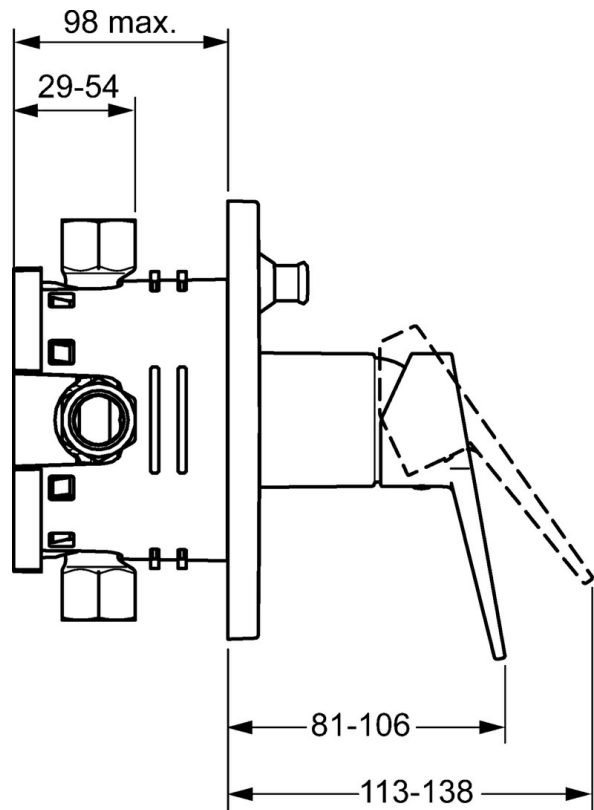

EAN: 4015474259515
static.hansa.com/49843083

- Bathtub & Shower
- Single-lever, Trim Kit
- Concealed wall mounting
- Chrome
- Single operating lever/handle, Hot/Cold symbols
- Non-return valve(s)
- Square rosette

Technical data

Flow properties

Flow-rate at 3 bar **22.2 / 21.0 l/min**

Technical properties

Hot water supply **max. +80°C**
 Working pressure **0.5-10 bar**
 Backflow prevention (EN1717) **LB**

Regulations

EN standard **EN 817**

Spare parts

SP49843083

	Name	Code
1	Lever	59913910
1.1	Screw, M5x8, SW2.5	59904755
1.3	Symbol plug Grey	59912112
2	Cover plate Discontinued	59913829
2.1	Cover sleeve	59912511
2.2	O-ring, 41x3	59913215
2.4	Flow limiting cap	59912924
2.6	Push button	59913656
2.7	Supporting plate	59913048
2.8	O-ring, d 7.65x1.78	59902337
2.9	Fixing plate	59913034
2.10	Screw, M4,5x80	59912890
4	Cartridge, 3.5 Classic	59913075
4	Cartridge, 3.5 Eco	59912324
4.1	Temperature adjustment limiter	59912325
4.2	O-ring, d 28.24x2.62 Discontinued	59912590
4.3	Screw sleeve, M38x1	59912115
4.4	O-ring, d 10.10x1.60 Discontinued	59905072
5	Diverter	59912985
5.3	Sealing kit Discontinued	59912997
5.5	Seat	59912229
7	Functional unit, H/C reversed	59912978
7	Functional unit, 3.5 Discontinued	59913379
7.1	Blind nut	59912984
7.2	Valve	59912986
7.3	Non-return valve	59905714
7.4	Connection nipple, (2014-)	59913885
7.5	O-ring, d 14x2	59912982
7.6	Strainer	59913126
N.I.	Raising kit, 20 mm	59912754