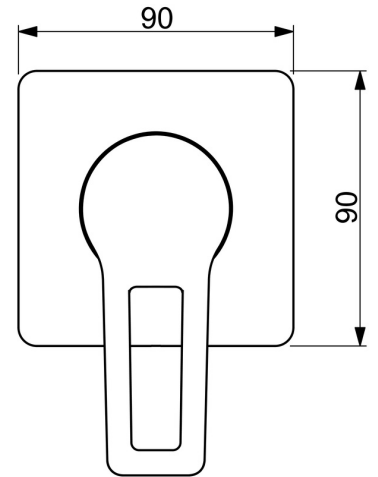

EAN: 4057304011597
static.hansa.com/49779005

- Shower solutions
- Single-lever, Trim Kit
- Concealed wall mounting
- Chrome
- Single operating lever/handle, Hot/Cold symbols
- Square rosette

Technical data

Technical properties

Hot water supply	max. +80°C
Working pressure	1-10 bar

Regulations

EN standard	EN 817
-------------	---------------

Approvals and Declarations

Declaration of conformity	DoC
---------------------------	------------

Spare parts

SP49779003

	Name	Code
01	Lever	59913911
01	Lever	59913910
02	Cover sleeve	59912511
03	Cover plate, 90x90 mm	59914735
03	Cover plate, 110x130 mm	59914736