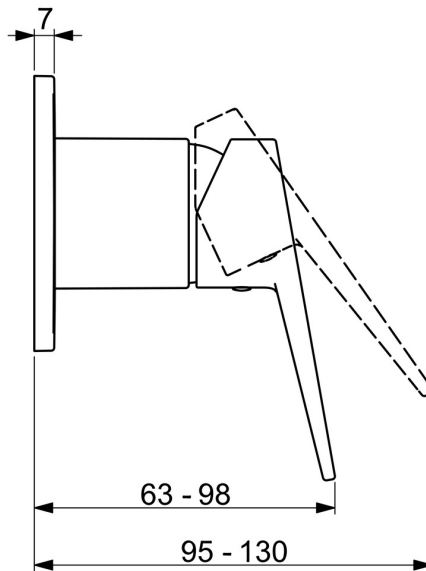

EAN: 4057304011597
static.hansa.com/49779005

- Shower solutions
- Single-lever, Trim Kit
- Concealed wall mounting
- Chrome
- Single operating lever/handle, Hot/Cold symbols
- Square rosette

Technical data

Technical properties

Hot water supply	max. +80°C
Working pressure	1-10 bar

Regulations

EN standard	EN 817
-------------	---------------

Approvals and Declarations

Declaration of conformity	DoC
---------------------------	------------

Spare parts

SP49779003

	Name	Code
01	Lever	59913911
01	Lever	59913910
02	Cover sleeve	59912511
03	Cover plate, 90x90 mm	59914735
03	Cover plate, 110x130 mm	59914736