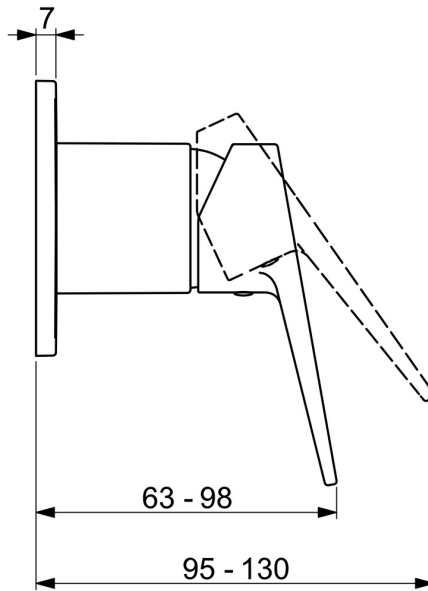

EAN: 4057304011580
static.hansa.com/49779003

- Shower solutions
- Single-lever, Trim Kit
- Concealed wall mounting
- Chrome
- Single operating lever/handle, Hot/Cold symbols
- Square rosette

Technical data

Technical properties

Hot water supply	max. +80°C
Working pressure	1-10 bar

Regulations

EN standard	EN 817
-------------	---------------

Approvals and Declarations

Declaration of conformity	DoC
---------------------------	------------

Spare parts

SP49779003

	Name	Code
01	Lever	59913911
01	Lever	59913910
02	Cover sleeve	59912511
03	Cover plate, 90x90 mm	59914735
03	Cover plate, 110x130 mm	59914736