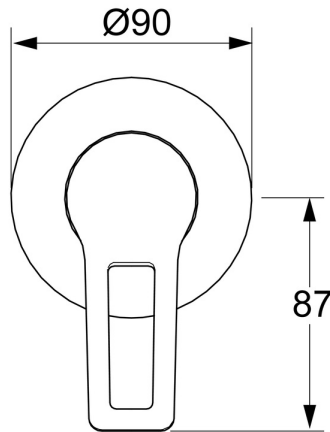

EAN: 4015474259959
static.hansa.com/49777005

- Shower solutions
- Single-lever, Trim Kit
- Concealed wall mounting
- Chrome
- Loop shape, Hot/Cold symbols, Single operating lever/handle
- Round rosette

Technical data

Technical properties

Hot water supply	max. +80°C
Working pressure	1-10 bar

Regulations

EN standard	EN 817
-------------	---------------

Spare parts

SP49777003

	Name	Code
1	Lever	59913910
1	Lever	59913911
1.1	Screw, M5x8, SW2.5	59904755
1.3	Symbol plug Grey	59912112
2	Cover plate, d 90 mm	59914739
2.1	Cover sleeve	59912511
2.2	O-ring, 41x3	59913215
1 N.I.	Raising kit, 20 mm	59912589