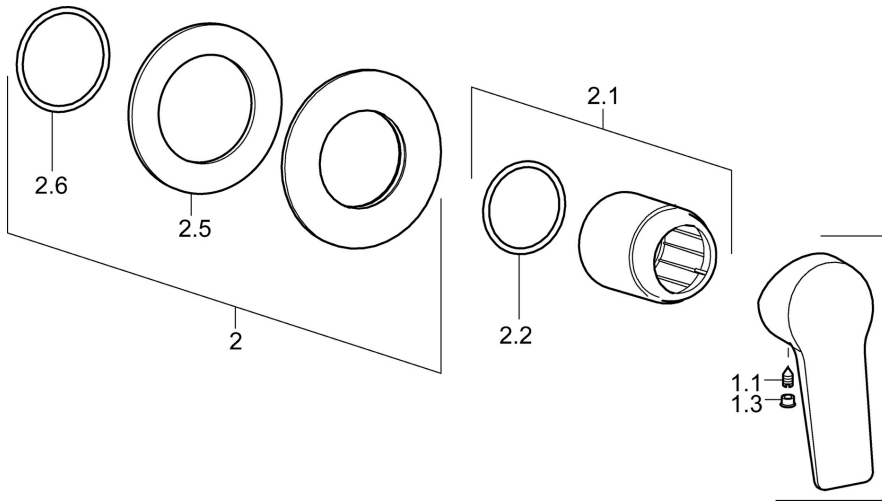

EAN: 4015474259959
static.hansa.com/49777005

- Shower solutions
- Single-lever, Trim Kit
- Concealed wall mounting
- Chrome
- Loop shape, Hot/Cold symbols, Single operating lever/handle
- Round rosette

Technical data

Technical properties

Hot water supply	max. +80°C
Working pressure	1-10 bar

Regulations

EN standard	EN 817
-------------	---------------

Spare parts

SP49777003

	Name	Code
1	Lever	59913910
1	Lever	59913911
1.1	Screw, M5x8, SW2.5	59904755
1.3	Symbol plug Grey	59912112
2	Cover plate, d 90 mm	59914739
2.1	Cover sleeve	59912511
2.2	O-ring, 41x3	59913215
1 N.I.	Raising kit, 20 mm	59912589