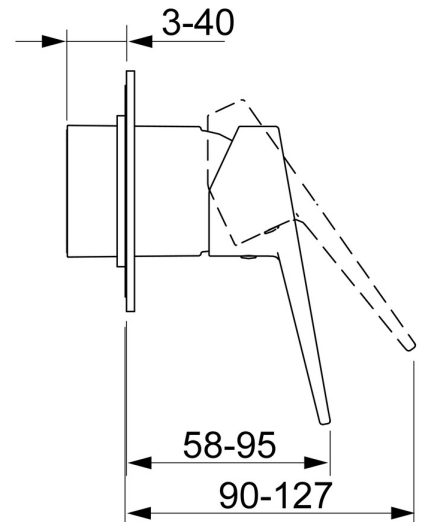

EAN: 4015474259959
static.hansa.com/49777005

- Shower solutions
- Single-lever, Trim Kit
- Concealed wall mounting
- Chrome
- Loop shape, Hot/Cold symbols, Single operating lever/handle
- Round rosette

Technical data

Technical properties

Hot water supply	max. +80°C
Working pressure	1-10 bar

Regulations

EN standard	EN 817
-------------	---------------

Spare parts

SP49777003

	Name	Code
1	Lever	59913910
1	Lever	59913911
1.1	Screw, M5x8, SW2.5	59904755
1.3	Symbol plug Grey	59912112
2	Cover plate, d 90 mm	59914739
2.1	Cover sleeve	59912511
2.2	O-ring, 41x3	59913215
1 N.I.	Raising kit, 20 mm	59912589