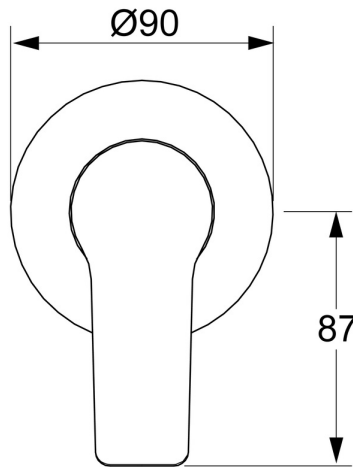

EAN: 4015474259942
static.hansa.com/49777003

- Shower solutions
- Single-lever, Trim Kit
- Concealed wall mounting
- Chrome
- Hot/Cold symbols, Single operating lever/handle
- Round rosette

Technical data

Technical properties

Hot water supply	max. +80°C
Working pressure	1-10 bar

Regulations

EN standard	EN 817
-------------	---------------

Spare parts

SP49777003

	Name	Code
1	Lever	59913910
1	Lever	59913911
1.1	Screw, M5x8, SW2.5	59904755
1.3	Symbol plug Grey	59912112
2	Cover plate, d 90 mm	59914739
2.1	Cover sleeve	59912511
2.2	O-ring, 41x3	59913215
1 N.I.	Raising kit, 20 mm	59912589