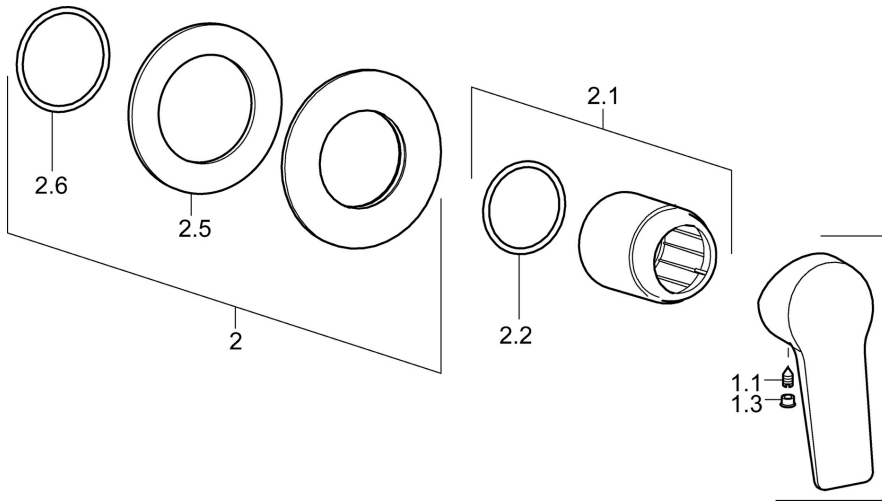

EAN: 4015474259942
static.hansa.com/49777003

- Shower solutions
- Single-lever, Trim Kit
- Concealed wall mounting
- Chrome
- Hot/Cold symbols, Single operating lever/handle
- Round rosette

Technical data

Technical properties

Hot water supply	max. +80°C
Working pressure	1-10 bar

Regulations

EN standard	EN 817
-------------	---------------

Spare parts

SP49777003

	Name	Code
1	Lever	59913910
1	Lever	59913911
1.1	Screw, M5x8, SW2.5	59904755
1.3	Symbol plug Grey	59912112
2	Cover plate, d 90 mm	59914739
2.1	Cover sleeve	59912511
2.2	O-ring, 41x3	59913215
1 N.I.	Raising kit, 20 mm	59912589