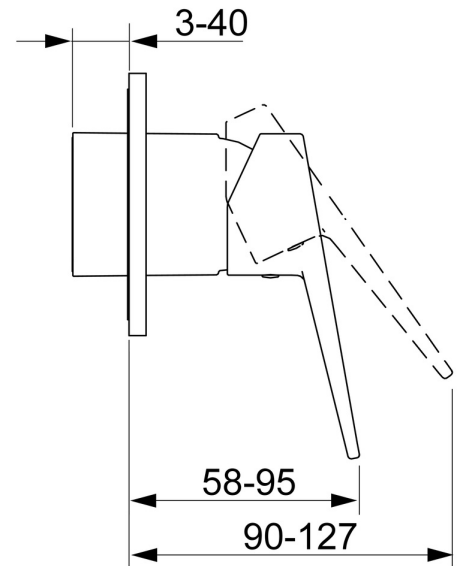

EAN: 4015474259942
static.hansa.com/49777003

- Shower solutions
- Single-lever, Trim Kit
- Concealed wall mounting
- Chrome
- Hot/Cold symbols, Single operating lever/handle
- Round rosette

Technical data

Technical properties

Hot water supply	max. +80°C
Working pressure	1-10 bar

Regulations

EN standard	EN 817
-------------	---------------

Spare parts

SP49777003

	Name	Code
1	Lever	59913910
1	Lever	59913911
1.1	Screw, M5x8, SW2.5	59904755
1.3	Symbol plug Grey	59912112
2	Cover plate, d 90 mm	59914739
2.1	Cover sleeve	59912511
2.2	O-ring, 41x3	59913215
1 N.I.	Raising kit, 20 mm	59912589