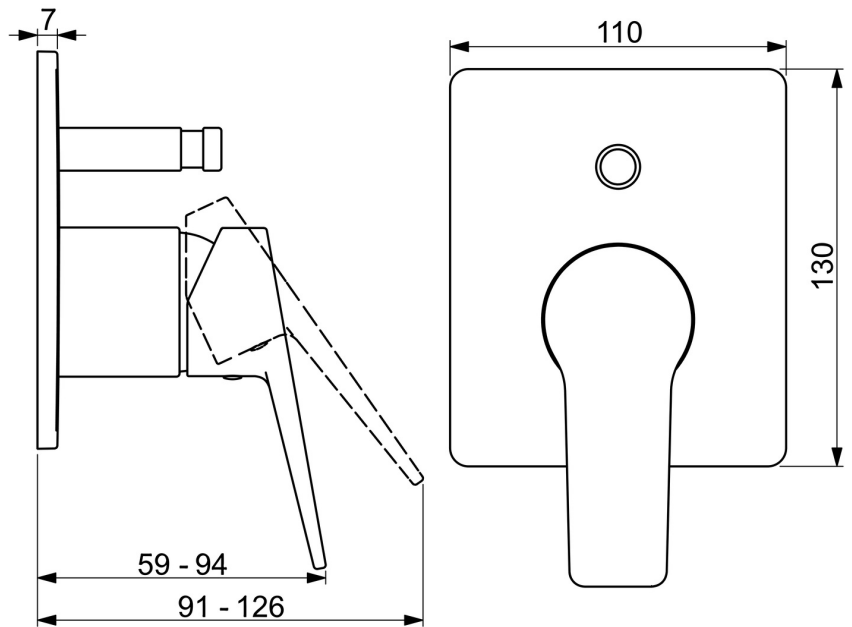

EAN: 4057304011634
static.hansa.com/49769003

- Bathtub & Shower
- Single-lever, Trim Kit
- Concealed wall mounting
- Chrome
- Single operating lever/handle, Hot/Cold symbols
- Push operated diverter
- Limitation option for maximum temperature and flow-rate
- Square rosette

Technical data

Technical properties

Hot water supply	max. +80°C
Working pressure	1-10 bar

Regulations

EN standard	EN 817
-------------	---------------

Approvals and Declarations

Declaration of conformity	DoC
---------------------------	------------

Spare parts

SP49769003

	Name	Code
01	Lever	59913911
01	Lever	59913910
02	Cover sleeve	59912511
03	Cover plate, 110x130 mm	59914737
04	Diverter	59914738