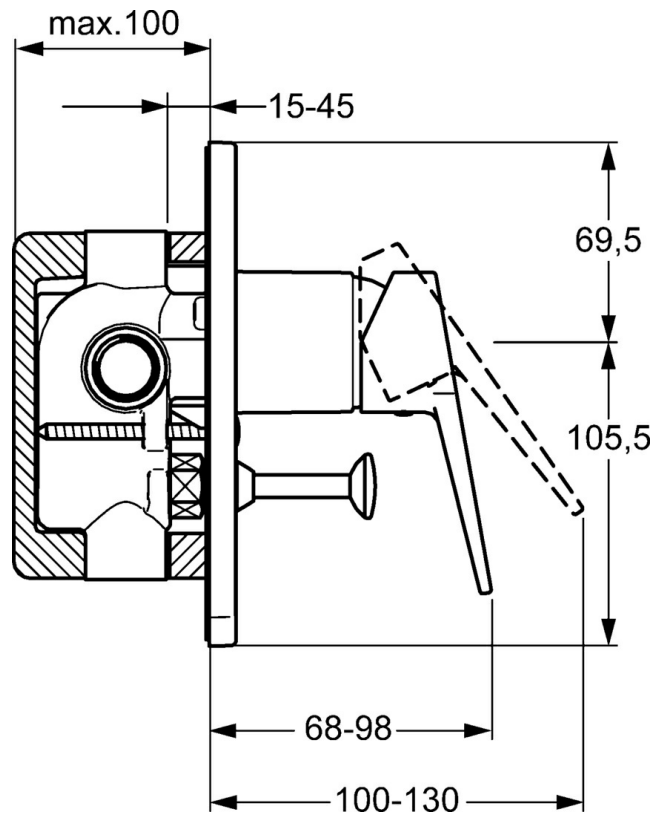

EAN: 4015474259928
static.hansa.com/49767005

- Bathtub & Shower
- Single-lever, Trim Kit
- Concealed wall mounting
- Chrome
- Loop shape, Hot/Cold symbols, Single operating lever/handle
- Pull operated diverter, Automatic reset
- Square rosette

Technical data

Technical properties

Hot water supply	max. +80°C
Working pressure	0.5-10 bar

Regulations

EN standard	EN 817
-------------	---------------

Spare parts

SP49767003

	Name	Code
1	Lever	59913910
1	Lever	59913911
1.1	Screw, M5x8, SW2.5	59904755
1.3	Symbol plug Grey	59912112
2	Cover sleeve	59912511
2.1	O-ring, 41x3	59913215
4	Cartridge, 3.5 Classic	59913075
5	Diverter	59910900
5.1	Push button	59904828
5.2	O-ring, d 4x1	59902331
5.3	Sealing kit	59904791
7	Cover flange	59912507
7.1	Screw, M5x65	59904847
7.3	Sealing plates Discontinued	59912121
7.4	Flow limiting cap	59904846
7.5	Gasket, 64.5x47x7 Discontinued	59912509