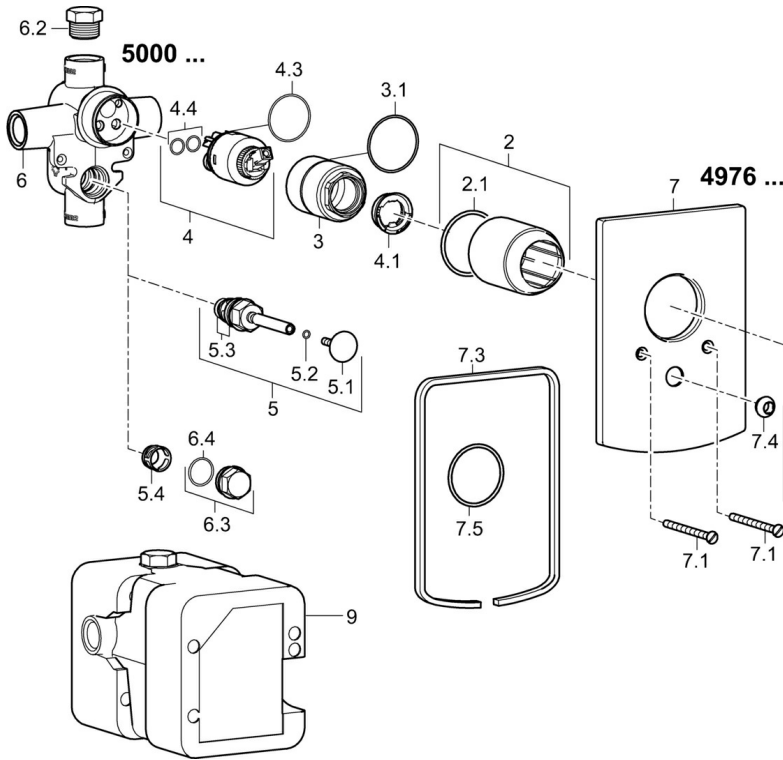

EAN: 4015474259928
static.hansa.com/49767005

- Bathtub & Shower
- Single-lever, Trim Kit
- Concealed wall mounting
- Chrome
- Loop shape, Hot/Cold symbols, Single operating lever/handle
- Pull operated diverter, Automatic reset
- Square rosette

Technical data

Technical properties

Hot water supply	max. +80°C
Working pressure	0.5-10 bar

Regulations

EN standard	EN 817
-------------	---------------

Spare parts

SP49767003

	Name	Code
1	Lever	59913910
1	Lever	59913911
1.1	Screw, M5x8, SW2.5	59904755
1.3	Symbol plug Grey	59912112
2	Cover sleeve	59912511
2.1	O-ring, 41x3	59913215
4	Cartridge, 3.5 Classic	59913075
5	Diverter	59910900
5.1	Push button	59904828
5.2	O-ring, d 4x1	59902331
5.3	Sealing kit	59904791
7	Cover flange	59912507
7.1	Screw, M5x65	59904847
7.3	Sealing plates Discontinued	59912121
7.4	Flow limiting cap	59904846
7.5	Gasket, 64.5x47x7 Discontinued	59912509