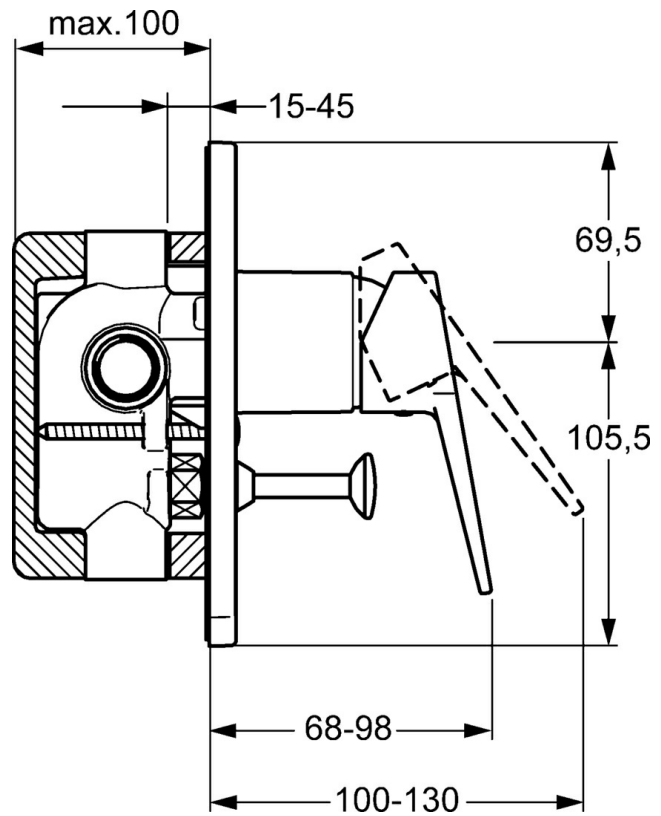

EAN: 4015474259935
static.hansa.com/49767003

- Bathtub & Shower
- Single-lever, Trim Kit
- Concealed wall mounting
- Chrome
- Hot/Cold symbols, Single operating lever/handle
- Pull operated diverter, Automatic reset
- Square rosette

Technical data

Technical properties

Hot water supply	max. +80°C
Working pressure	0.5-10 bar

Regulations

EN standard	EN 817
-------------	---------------

Spare parts

SP49767003

	Name	Code
1	Lever	59913910
1	Lever	59913911
1.1	Screw, M5x8, SW2.5	59904755
1.3	Symbol plug Grey	59912112
2	Cover sleeve	59912511
2.1	O-ring, 41x3	59913215
4	Cartridge, 3.5 Classic	59913075
5	Diverter	59910900
5.1	Push button	59904828
5.2	O-ring, d 4x1	59902331
5.3	Sealing kit	59904791
7	Cover flange	59912507
7.1	Screw, M5x65	59904847
7.3	Sealing plates Discontinued	59912121
7.4	Flow limiting cap	59904846
7.5	Gasket, 64.5x47x7 Discontinued	59912509