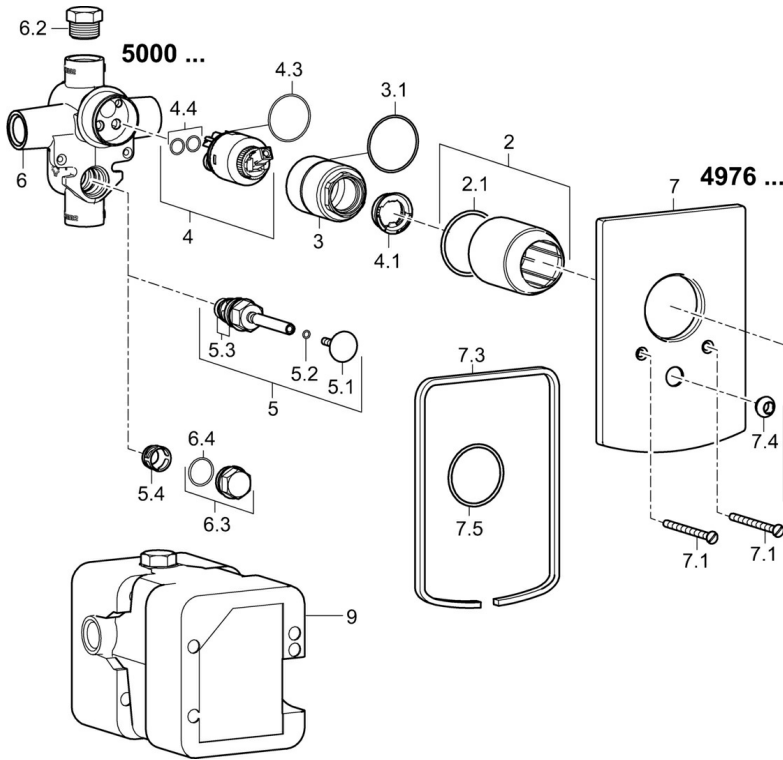

EAN: 4015474259935
static.hansa.com/49767003

- Bathtub & Shower
- Single-lever, Trim Kit
- Concealed wall mounting
- Chrome
- Hot/Cold symbols, Single operating lever/handle
- Pull operated diverter, Automatic reset
- Square rosette

Technical data

Technical properties

Hot water supply	max. +80°C
Working pressure	0.5-10 bar

Regulations

EN standard	EN 817
-------------	---------------

Spare parts

SP49767003

	Name	Code
1	Lever	59913910
1	Lever	59913911
1.1	Screw, M5x8, SW2.5	59904755
1.3	Symbol plug Grey	59912112
2	Cover sleeve	59912511
2.1	O-ring, 41x3	59913215
4	Cartridge, 3.5 Classic	59913075
5	Diverter	59910900
5.1	Push button	59904828
5.2	O-ring, d 4x1	59902331
5.3	Sealing kit	59904791
7	Cover flange	59912507
7.1	Screw, M5x65	59904847
7.3	Sealing plates Discontinued	59912121
7.4	Flow limiting cap	59904846
7.5	Gasket, 64.5x47x7 Discontinued	59912509