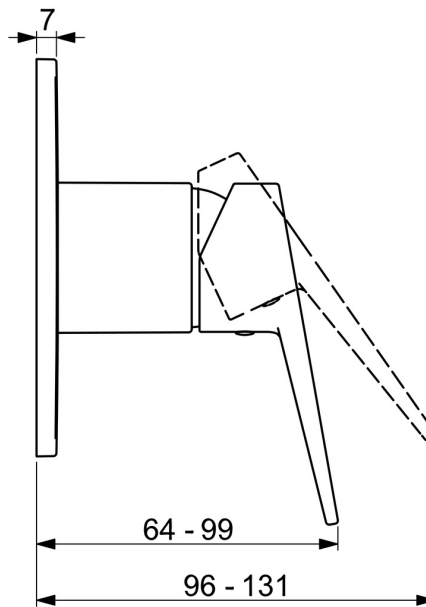

EAN: 4057304011627
static.hansa.com/49759005

- Shower solutions
- Single-lever, Trim Kit
- Concealed wall mounting
- Chrome
- Single operating lever/handle, Loop shape, Hot/Cold symbols
- Square rosette

Technical data

Technical properties

Hot water supply	max. +80°C
Working pressure	1-10 bar

Regulations

EN standard	EN 817
-------------	---------------

Approvals and Declarations

Declaration of conformity	DoC
---------------------------	------------

Spare parts

SP49779003

	Name	Code
01	Lever	59913911
01	Lever	59913910
02	Cover sleeve	59912511
03	Cover plate, 90x90 mm	59914735
03	Cover plate, 110x130 mm	59914736