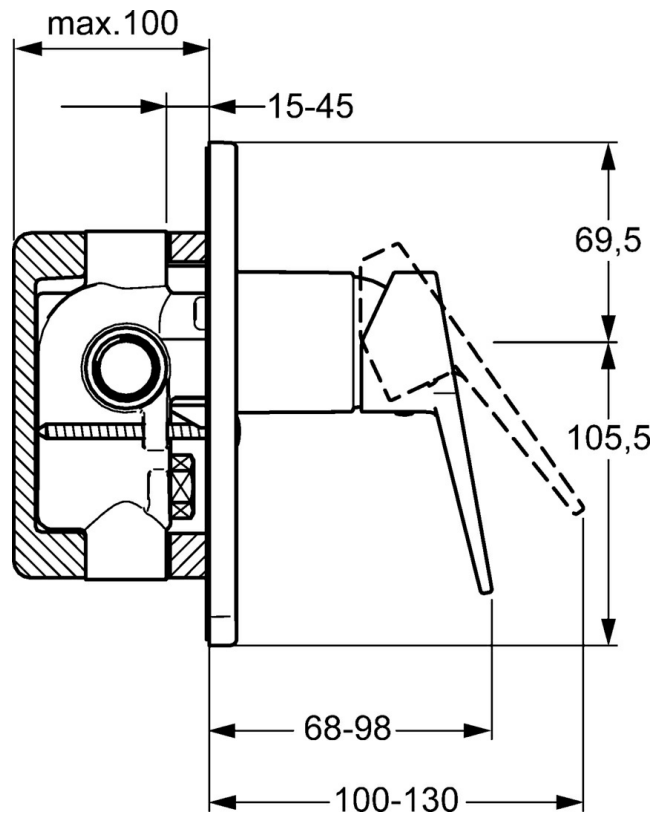

EAN: 4015474259911
static.hansa.com/49757005

- Shower solutions
- Single-lever, Trim Kit
- Concealed wall mounting
- Chrome
- Loop shape, Hot/Cold symbols, Single operating lever/handle
- Square rosette

Technical data

Flow properties

Flow-rate at 3 bar **19.2 l/min**

Technical properties

Hot water supply **max. +80°C**
Working pressure **0.5-10 bar**

Regulations

EN standard **EN 817**

Spare parts

SP49757003

	Name	Code
1	Lever	59913911
1	Lever	59913910
1.1	Screw, M5x8, SW2.5	59904755
1.3	Symbol plug Grey	59912112
2	Cover sleeve	59912511
2.1	O-ring, 41x3	59913215
7	Cover plate	59912508
7.1	Screw, M5x65	59904847
7.3	Sealing plates Discontinued	59912121
7.5	Gasket, 64.5x47x7 Discontinued	59912509