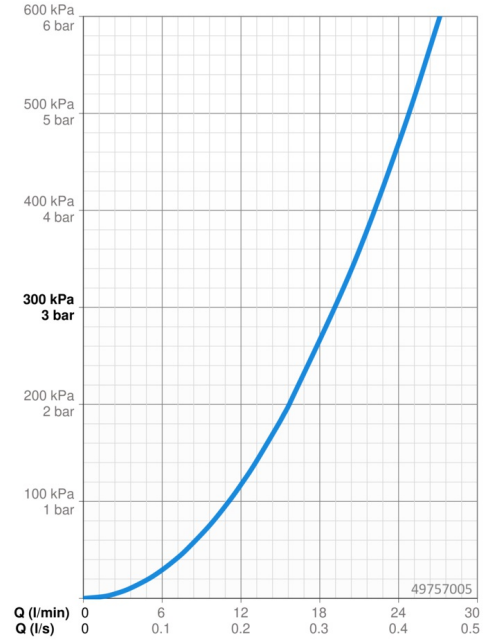

EAN: 4015474259911
static.hansa.com/49757005

- Shower solutions
- Single-lever, Trim Kit
- Concealed wall mounting
- Chrome
- Loop shape, Hot/Cold symbols, Single operating lever/handle
- Square rosette

Technical data

Flow properties

Flow-rate at 3 bar **19.2 l/min**

Technical properties

Hot water supply **max. +80°C**
Working pressure **0.5-10 bar**

Regulations

EN standard **EN 817**

Spare parts

SP49757003

	Name	Code
1	Lever	59913911
1	Lever	59913910
1.1	Screw, M5x8, SW2.5	59904755
1.3	Symbol plug Grey	59912112
2	Cover sleeve	59912511
2.1	O-ring, 41x3	59913215
7	Cover plate	59912508
7.1	Screw, M5x65	59904847
7.3	Sealing plates Discontinued	59912121
7.5	Gasket, 64.5x47x7 Discontinued	59912509