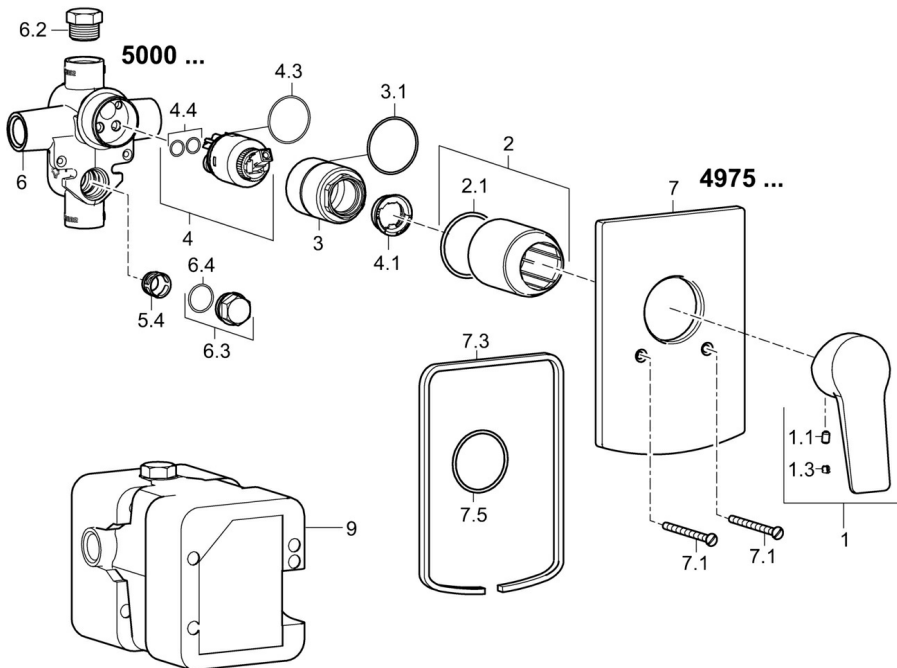

EAN: 4015474259911
static.hansa.com/49757005

- Shower solutions
- Single-lever, Trim Kit
- Concealed wall mounting
- Chrome
- Loop shape, Hot/Cold symbols, Single operating lever/handle
- Square rosette

Technical data

Flow properties

Flow-rate at 3 bar **19.2 l/min**

Technical properties

Hot water supply **max. +80°C**
Working pressure **0.5-10 bar**

Regulations

EN standard **EN 817**

Spare parts

SP49757003

	Name	Code
1	Lever	59913911
1	Lever	59913910
1.1	Screw, M5x8, SW2.5	59904755
1.3	Symbol plug Grey	59912112
2	Cover sleeve	59912511
2.1	O-ring, 41x3	59913215
7	Cover plate	59912508
7.1	Screw, M5x65	59904847
7.3	Sealing plates Discontinued	59912121
7.5	Gasket, 64.5x47x7 Discontinued	59912509