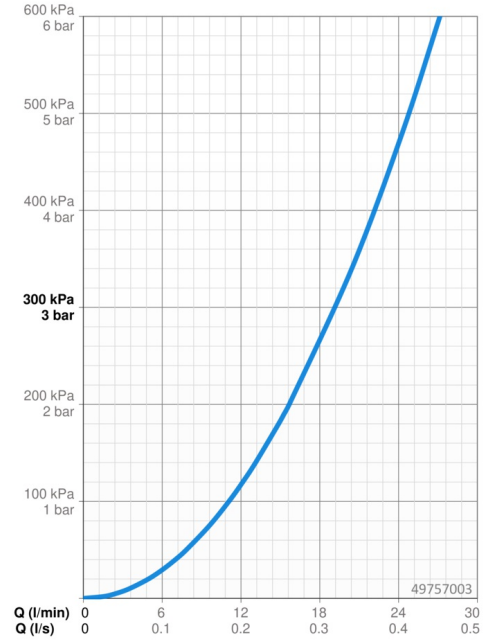

EAN: 4015474259904
static.hansa.com/49757003

- Shower solutions
- Single-lever, Trim Kit
- Concealed wall mounting
- Chrome
- Hot/Cold symbols, Single operating lever/handle
- Square rosette

Technical data

Flow properties

Flow-rate at 3 bar **19.2 l/min**

Technical properties

Hot water supply **max. +80°C**
Working pressure **0.5-10 bar**

Regulations

EN standard **EN 817**

Spare parts

SP49757003