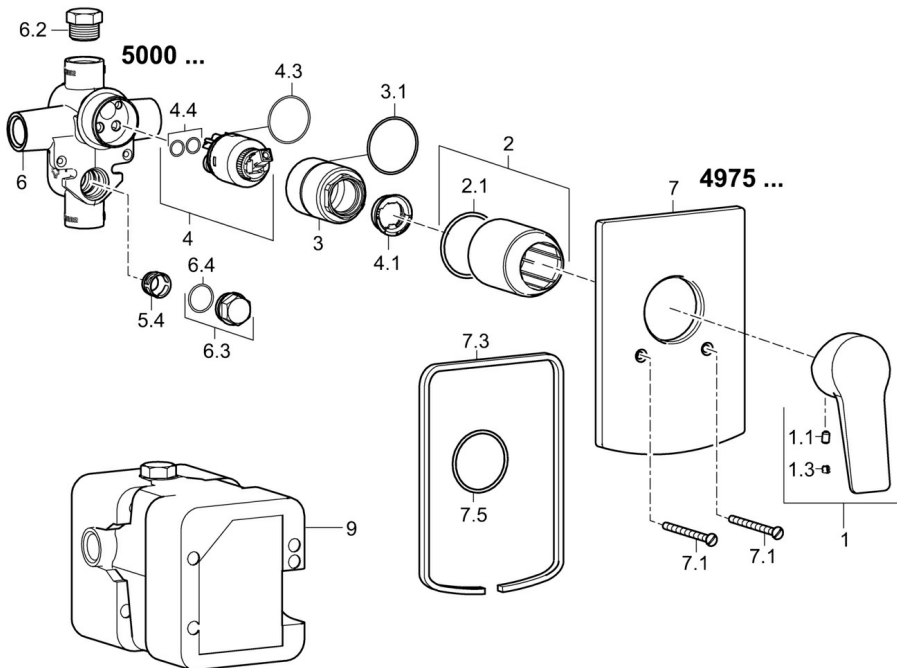

EAN: 4015474259904
static.hansa.com/49757003

- Shower solutions
- Single-lever, Trim Kit
- Concealed wall mounting
- Chrome
- Hot/Cold symbols, Single operating lever/handle
- Square rosette

Technical data

Flow properties

Flow-rate at 3 bar **19.2 l/min**

Technical properties

Hot water supply **max. +80°C**
Working pressure **0.5-10 bar**

Regulations

EN standard **EN 817**

Spare parts

SP49757003

	Name	Code
1	Lever	59913911
1	Lever	59913910
1.1	Screw, M5x8, SW2.5	59904755
1.3	Symbol plug Grey	59912112
2	Cover sleeve	59912511
2.1	O-ring, 41x3	59913215
7	Cover plate	59912508
7.1	Screw, M5x65	59904847
7.3	Sealing plates Discontinued	59912121
7.5	Gasket, 64.5x47x7 Discontinued	59912509