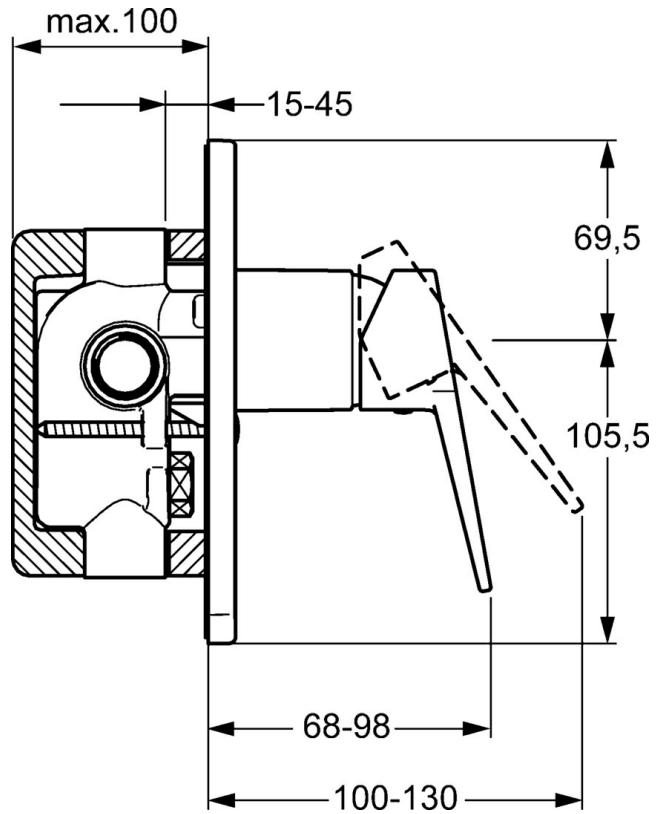

EAN: 4015474259904
static.hansa.com/49757003

- Shower solutions
- Single-lever, Trim Kit
- Concealed wall mounting
- Chrome
- Hot/Cold symbols, Single operating lever/handle
- Square rosette

Technical data

Flow properties

Flow-rate at 3 bar **19.2 l/min**

Technical properties

Hot water supply **max. +80°C**
Working pressure **0.5-10 bar**

Regulations

EN standard **EN 817**

Spare parts

SP49757003

	Name	Code
1	Lever	59913911
1	Lever	59913910
1.1	Screw, M5x8, SW2.5	59904755
1.3	Symbol plug Grey	59912112
2	Cover sleeve	59912511
2.1	O-ring, 41x3	59913215
7	Cover plate	59912508
7.1	Screw, M5x65	59904847
7.3	Sealing plates Discontinued	59912121
7.5	Gasket, 64.5x47x7 Discontinued	59912509