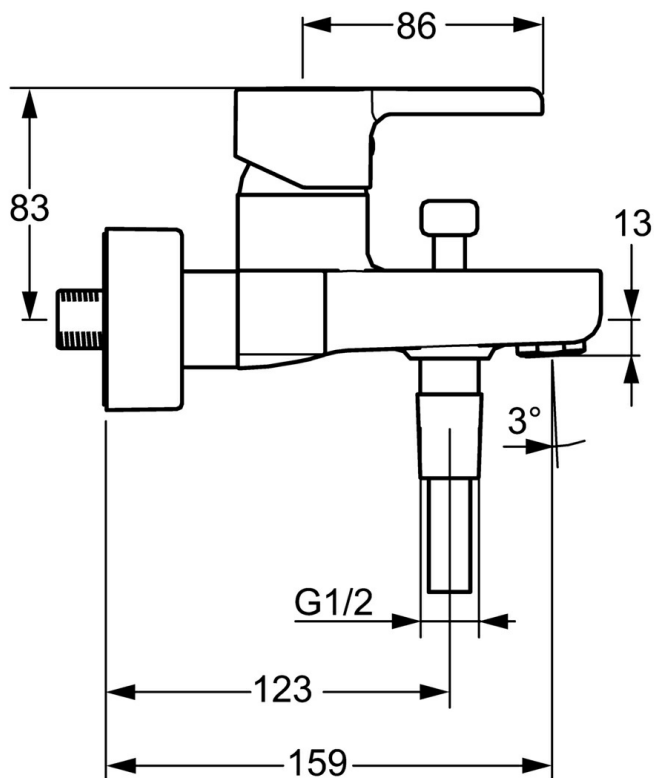

EAN: 4015474254206
static.hansa.com/49742103

- Bath tub & Shower
- Single-lever
- Wall mounted
- Chrome
- Single operating lever/handle, Hot/Cold symbols
- Non-return valve(s)
- Silencer(s)
- protected against back-flow in domestic use (according to DIN EN 1717)

Technical data

Technical properties

Hot water supply	max. +80°C
Working pressure	0.5-10 bar
Backflow prevention (EN1717)	EB

Regulations

EN standard	EN 817
-------------	---------------

Spare parts

SP49742103

	Name	Code
1	Lever	59913828
1.1	Screw, M5x8, SW2.5	59904755
1.3	Symbol plug Grey	59912112
2	Covering cap, 33x3 mm	59912504
3	Tightening nut, M40x1	1003409V
4	Cartridge, 3.5 Eco	59912324
4	Cartridge, 3.5 Classic	59913075
4.1	Temperature adjustment limiter	59912325
4.3	O-ring, d 28.24x2.62 Discontinued	59912590
4.4	O-ring, d 10.10x1.60 Discontinued	59905072
5.1	Connection nut, G3/4, AF30	59902230
5.2	Connector	59913400
5.3	Retaining ring, 23.9x15.2x2	59902689
5.4	Non-return valve	59905714
6.1	Cover flange	59913432
6.2	Silencer	59904792
6.3	Eccentric connector, G3/4xG1/2, DN15	59910254
6.5	Cover sleeve	59912651
7	Aerator, M24x1 C	59913401
8	Diverter	59912706
8.1	Diverter knob	59913402
N.I.	Key, SW30/34	59912108