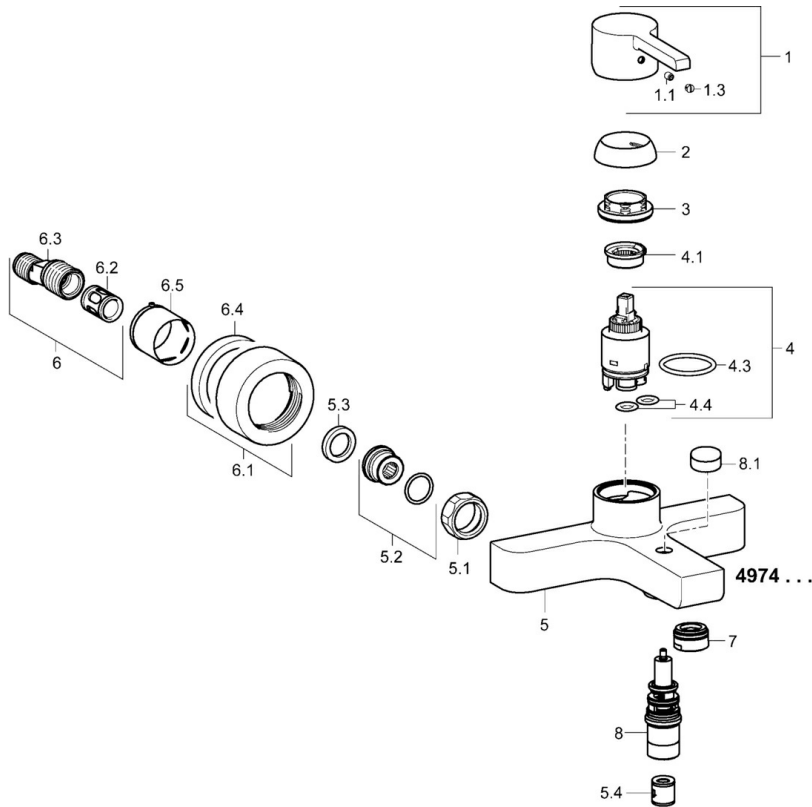

EAN: 4015474254206
static.hansa.com/49742103

- Bath tub & Shower
- Single-lever
- Wall mounted
- Chrome
- Single operating lever/handle, Hot/Cold symbols
- Non-return valve(s)
- Silencer(s)
- protected against back-flow in domestic use (according to DIN EN 1717)

Technical data

Technical properties

Hot water supply	max. +80°C
Working pressure	0.5-10 bar
Backflow prevention (EN1717)	EB

Regulations

EN standard	EN 817
-------------	---------------

Spare parts

SP49742103

	Name	Code
1	Lever	59913828
1.1	Screw, M5x8, SW2.5	59904755
1.3	Symbol plug Grey	59912112
2	Covering cap, 33x3 mm	59912504
3	Tightening nut, M40x1	1003409V
4	Cartridge, 3.5 Eco	59912324
4	Cartridge, 3.5 Classic	59913075
4.1	Temperature adjustment limiter	59912325
4.3	O-ring, d 28.24x2.62 Discontinued	59912590
4.4	O-ring, d 10.10x1.60 Discontinued	59905072
5.1	Connection nut, G3/4, AF30	59902230
5.2	Connector	59913400
5.3	Retaining ring, 23.9x15.2x2	59902689
5.4	Non-return valve	59905714
6.1	Cover flange	59913432
6.2	Silencer	59904792
6.3	Eccentric connector, G3/4xG1/2, DN15	59910254
6.5	Cover sleeve	59912651
7	Aerator, M24x1 C	59913401
8	Diverter	59912706
8.1	Diverter knob	59913402
N.I.	Key, SW30/34	59912108