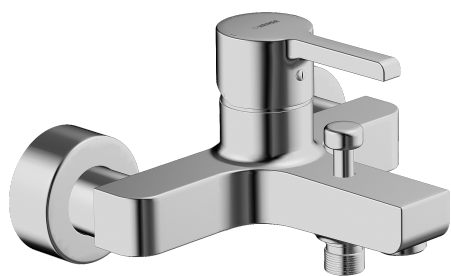

EAN: 4015474254206
static.hansa.com/49742103

- Bath tub & Shower
- Single-lever
- Wall mounted
- Chrome
- Single operating lever/handle, Hot/Cold symbols
- Non-return valve(s)
- Silencer(s)
- protected against back-flow in domestic use (according to DIN EN 1717)

Technical data

Technical properties

Hot water supply	max. +80°C
Working pressure	0.5-10 bar
Backflow prevention (EN1717)	EB

Regulations

EN standard	EN 817
-------------	---------------

Spare parts

SP49742103

	Name	Code
1	Lever	59913828
1.1	Screw, M5x8, SW2.5	59904755
1.3	Symbol plug Grey	59912112
2	Covering cap, 33x3 mm	59912504
3	Tightening nut, M40x1	1003409V
4	Cartridge, 3.5 Eco	59912324
4	Cartridge, 3.5 Classic	59913075
4.1	Temperature adjustment limiter	59912325
4.3	O-ring, d 28.24x2.62 Discontinued	59912590
4.4	O-ring, d 10.10x1.60 Discontinued	59905072
5.1	Connection nut, G3/4, AF30	59902230
5.2	Connector	59913400
5.3	Retaining ring, 23.9x15.2x2	59902689
5.4	Non-return valve	59905714
6.1	Cover flange	59913432
6.2	Silencer	59904792
6.3	Eccentric connector, G3/4xG1/2, DN15	59910254
6.5	Cover sleeve	59912651
7	Aerator, M24x1 C	59913401
8	Diverter	59912706
8.1	Diverter knob	59913402
N.I.	Key, SW30/34	59912108