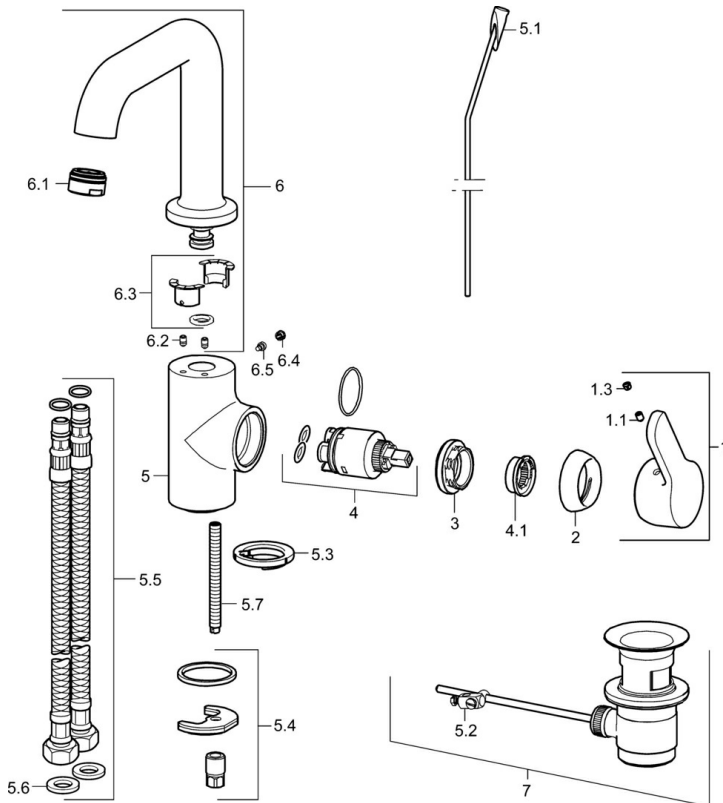

EAN: 4015474274907
static.hansa.com/49552203

- Washbasin
- Single-lever, side operated
- Deck mounted
- Chrome
- Swivel spout
- PCA® - constant flow rate regardless of pressure variations
- Hot/Cold symbols, Single operating lever/handle
- Limitation option for maximum temperature and flow-rate, Adjustable hot water stop (included, retrofittable)
- \varnothing 35 mm ceramic cartridge for flow and temperature control
- Flexible inlet pipes
- Inner body made of DZR brass, Rapid installation system
- Without pop-up waste

Technical data

Flow properties

Flow-rate at 3 bar (with flow controller) **6.0 l/min**

Technical properties

DN-size (nominal dimension) **DN15**
 Hot water supply **max. +80°C**
 Working pressure **0.5-10 bar**
 Connection size **G3/8**
 Projection **142 mm**
 Backflow prevention (EN1717) **AA**
 Material **Brass**

Regulations

EN standard **EN 817**
 Noise class **I (ISO 3822)**

Approvals and Declarations

DVGW **NW-6506CN0242**
 ABP **PA-IX 38405/IO**
 Declaration of conformity **DoC**
 EPD **S-P-06391**

Spare parts

SP49542203

	Name	Code
1	Lever	59914196
1.1	Screw, M5x8, SW2.5	59904755
1.3	Symbol plug Grey	59912112
2	Covering cap, 33x3 mm	59912504
3	Tightening nut, M40x1	1003409V
4	Cartridge, 3.5 Classic	59913075
4.1	Temperature adjustment limiter	59912325
5.1	Pop-up operating rod	59913652
5.2	Swivel joint	59904624
5.3	Bottom seal	59914591
5.4	Fixing set	59910749
5.5	Flexible pipe, L=430, G3/8-M8x1	59913964
5.6	Gasket, 9.5x14.4x2	59912551
5.7	Fixing screw, M8x1, L=140	59912474
6	High spout Discontinued	59914197
6.1	Aerator, M24x1, 6 l/min	59913727
6.2	Fixing screw, M4x8	59913989
6.3	Sealing kit	59911884
6.4	Cover plug	59911840
6.5	Screw, M4x7	59902075
7	Pop-up waste	59904620
7	Pop-up waste, (2019-)	59914764