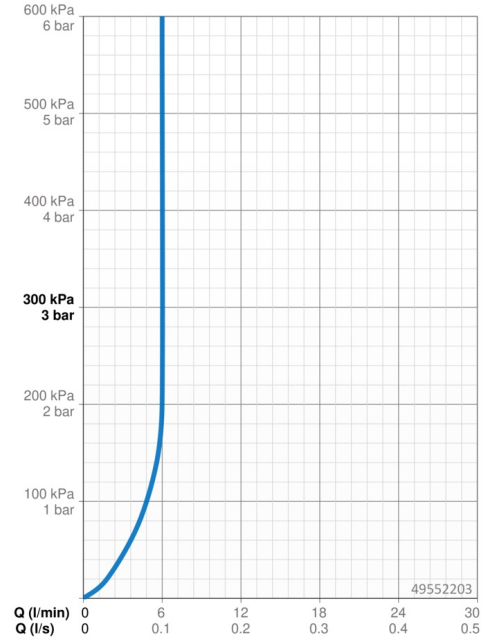

Technical data

Flow properties

Flow-rate at 3 bar (with flow controller) **6.0 l/min**

Technical properties

DN-size (nominal dimension) **DN15**
Hot water supply **max. +80°C**
Working pressure **0.5-10 bar**
Connection size **G3/8**
Projection **142 mm**
Backflow prevention (EN1717) **AA**
Material **Brass**

Regulations

EN standard **EN 817**
Noise class **I (ISO 3822)**

Approvals and Declarations

DVGW **NW-6506CN0242**
ABP **PA-IX 38405/IO**
Declaration of conformity **DoC**
EPD **S-P-06391**