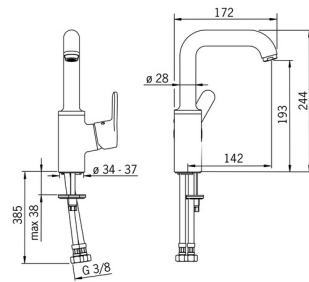

EAN: 4015474274907
static.hansa.com/49552203

- Washbasin
- Single-lever, side operated
- Deck mounted
- Chrome
- Swivel spout
- PCA® - constant flow rate regardless of pressure variations
- Hot/Cold symbols, Single operating lever/handle
- Limitation option for maximum temperature and flow-rate, Adjustable hot water stop (included, retrofittable)
- \varnothing 35 mm ceramic cartridge for flow and temperature control
- Flexible inlet pipes
- Inner body made of DZR brass, Rapid installation system
- Without pop-up waste

Technical data

Flow properties

Flow-rate at 3 bar (with flow controller) **6.0 l/min**

Technical properties

DN-size (nominal dimension) **DN15**
 Hot water supply **max. +80°C**
 Working pressure **0.5-10 bar**
 Connection size **G3/8**
 Projection **142 mm**
 Backflow prevention (EN1717) **AA**
 Material **Brass**

SP49542203

	Name	Code
1	Lever	59914196
1.1	Screw, M5x8, SW2.5	59904755
1.3	Symbol plug Grey	59912112
2	Covering cap, 33x3 mm	59912504
3	Tightening nut, M40x1	1003409V
4	Cartridge, 3.5 Classic	59913075
4.1	Temperature adjustment limiter	59912325
5.1	Pop-up operating rod	59913652
5.2	Swivel joint	59904624
5.3	Bottom seal	59914591
5.4	Fixing set	59910749
5.5	Flexible pipe, L=430, G3/8-M8x1	59913964
5.6	Gasket, 9.5x14.4x2	59912551
5.7	Fixing screw, M8x1, L=140	59912474
6	High spout Discontinued	59914197
6.1	Aerator, M24x1, 6 l/min	59913727
6.2	Fixing screw, M4x8	59913989
6.3	Sealing kit	59911884
6.4	Cover plug	59911840
6.5	Screw, M4x7	59902075
7	Pop-up waste	59904620
7	Pop-up waste, (2019-)	59914764