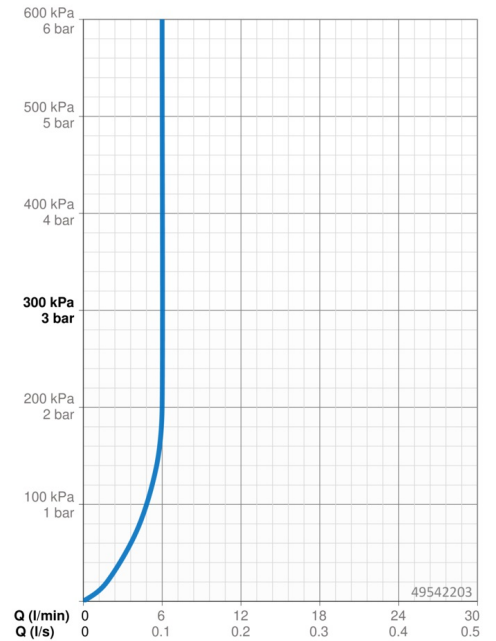

EAN: 4015474274884
static.hansa.com/49542203

- Washbasin
- Single-lever, side operated
- Deck mounted
- Chrome
- Swivel spout
- PCA® - constant flow rate regardless of pressure variations
- Hot/Cold symbols, Single operating lever/handle
- Pop-up waste with draw-rod
- Limitation option for maximum temperature and flow-rate, Adjustable hot water stop (included, retrofittable)
- \varnothing 35 mm ceramic cartridge for flow and temperature control
- Flexible inlet pipes
- Inner body made of DZR brass, Rapid installation system

Technical data

Flow properties

Flow-rate at 3 bar (with flow controller) **6.0 l/min**

Technical properties

DN-size (nominal dimension) **DN15**
 Hot water supply **max. +80°C**
 Working pressure **0.5-10 bar**
 Connection size **G3/8**
 Projection **142 mm**
 Backflow prevention (EN1717) **AA**
 Material **Brass**

Regulations

EN standard **EN 817**
 Noise class **I (ISO 3822)**

Approvals and Declarations

DVGW **NW-6506CN0242**
 ABP **PA-IX 38405/IO**
 Declaration of conformity **DoC**

Spare parts

SP49542203

	Name	Code
1	Lever	59914196
1.1	Screw, M5x8, SW2.5	59904755
1.3	Symbol plug Grey	59912112
2	Covering cap, 33x3 mm	59912504
3	Tightening nut, M40x1	1003409V
4	Cartridge, 3.5 Classic	59913075
4.1	Temperature adjustment limiter	59912325
5.1	Pop-up operating rod	59913652
5.2	Swivel joint	59904624
5.3	Bottom seal	59914591
5.4	Fixing set	59910749
5.5	Flexible pipe, L=430, G3/8-M8x1	59913964
5.6	Gasket, 9.5x14.4x2	59912551
5.7	Fixing screw, M8x1, L=140	59912474
6	High spout Discontinued	59914197
6.1	Aerator, M24x1, 6 l/min	59913727
6.2	Fixing screw, M4x8	59913989
6.3	Sealing kit	59911884
6.4	Cover plug	59911840
6.5	Screw, M4x7	59902075
7	Pop-up waste	59904620
7	Pop-up waste, (2019-)	59914764