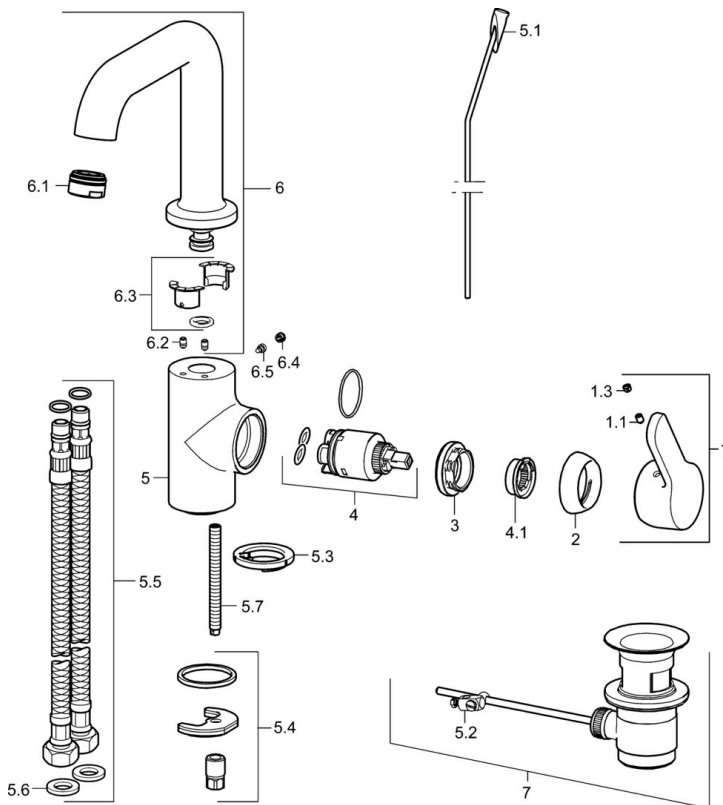

EAN: 4015474274884
static.hansa.com/49542203

- Washbasin
- Single-lever, side operated
- Deck mounted
- Chrome
- Swivel spout
- PCA® - constant flow rate regardless of pressure variations
- Hot/Cold symbols, Single operating lever/handle
- Pop-up waste with draw-rod
- Limitation option for maximum temperature and flow-rate, Adjustable hot water stop (included, retrofittable)
- \varnothing 35 mm ceramic cartridge for flow and temperature control
- Flexible inlet pipes
- Inner body made of DZR brass, Rapid installation system

Technical data

Flow properties

Flow-rate at 3 bar (with flow controller) **6.0 l/min**

Technical properties

DN-size (nominal dimension) **DN15**
 Hot water supply **max. +80°C**
 Working pressure **0.5-10 bar**
 Connection size **G3/8**
 Projection **142 mm**
 Backflow prevention (EN1717) **AA**
 Material **Brass**

Regulations

EN standard **EN 817**
 Noise class **I (ISO 3822)**

Approvals and Declarations

DVGW **NW-6506CN0242**
 ABP **PA-IX 38405/IO**
 Declaration of conformity **DoC**

Spare parts

SP49542203

	Name	Code
1	Lever	59914196
1.1	Screw, M5x8, SW2.5	59904755
1.3	Symbol plug Grey	59912112
2	Covering cap, 33x3 mm	59912504
3	Tightening nut, M40x1	1003409V
4	Cartridge, 3.5 Classic	59913075
4.1	Temperature adjustment limiter	59912325
5.1	Pop-up operating rod	59913652
5.2	Swivel joint	59904624
5.3	Bottom seal	59914591
5.4	Fixing set	59910749
5.5	Flexible pipe, L=430, G3/8-M8x1	59913964
5.6	Gasket, 9.5x14.4x2	59912551
5.7	Fixing screw, M8x1, L=140	59912474
6	High spout Discontinued	59914197
6.1	Aerator, M24x1, 6 l/min	59913727
6.2	Fixing screw, M4x8	59913989
6.3	Sealing kit	59911884
6.4	Cover plug	59911840
6.5	Screw, M4x7	59902075
7	Pop-up waste	59904620
7	Pop-up waste, (2019-)	59914764