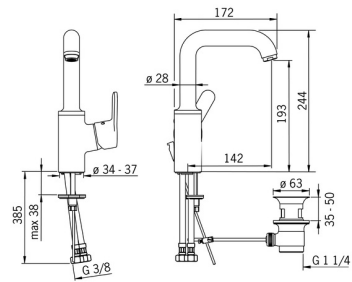

EAN: 4015474274884
static.hansa.com/49542203

- Washbasin
- Single-lever, side operated
- Deck mounted
- Chrome
- Swivel spout
- PCA® - constant flow rate regardless of pressure variations
- Hot/Cold symbols, Single operating lever/handle
- Pop-up waste with draw-rod
- Limitation option for maximum temperature and flow-rate, Adjustable hot water stop (included, retrofittable)
- \varnothing 35 mm ceramic cartridge for flow and temperature control
- Flexible inlet pipes
- Inner body made of DZR brass, Rapid installation system

Technical data

Flow properties

Flow-rate at 3 bar (with flow controller) **6.0 l/min**

Technical properties

DN-size (nominal dimension) **DN15**
 Hot water supply **max. +80°C**
 Working pressure **0.5-10 bar**
 Connection size **G3/8**
 Projection **142 mm**
 Backflow prevention (EN1717) **AA**
 Material **Brass**

Regulations

EN standard **EN 817**
 Noise class **I (ISO 3822)**

Approvals and Declarations

DVGW **NW-6506CN0242**
 ABP **PA-IX 38405/IO**
 Declaration of conformity **DoC**

Spare parts

SP49542203

	Name	Code
1	Lever	59914196
1.1	Screw, M5x8, SW2.5	59904755
1.3	Symbol plug Grey	59912112
2	Covering cap, 33x3 mm	59912504
3	Tightening nut, M40x1	1003409V
4	Cartridge, 3.5 Classic	59913075
4.1	Temperature adjustment limiter	59912325
5.1	Pop-up operating rod	59913652
5.2	Swivel joint	59904624
5.3	Bottom seal	59914591
5.4	Fixing set	59910749
5.5	Flexible pipe, L=430, G3/8-M8x1	59913964
5.6	Gasket, 9.5x14.4x2	59912551
5.7	Fixing screw, M8x1, L=140	59912474
6	High spout Discontinued	59914197
6.1	Aerator, M24x1, 6 l/min	59913727
6.2	Fixing screw, M4x8	59913989
6.3	Sealing kit	59911884
6.4	Cover plug	59911840
6.5	Screw, M4x7	59902075
7	Pop-up waste	59904620
7	Pop-up waste, (2019-)	59914764