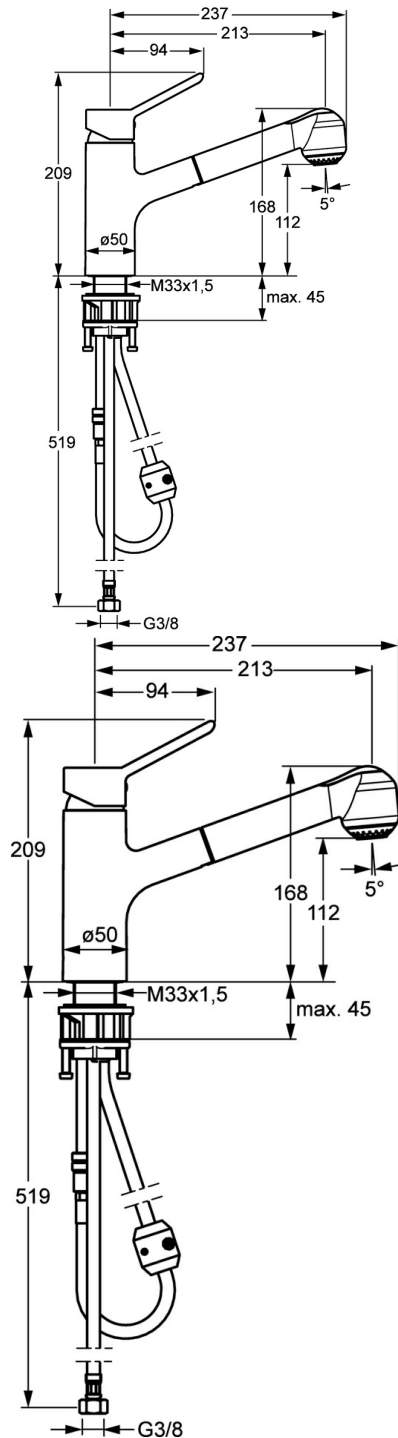

EAN: 4057304002427
static.hansa.com/49522203

- Kitchen
- Single-lever
- Deck mounted
- Chrome
- Swivel spout
- Single operating lever/handle, Hot/Cold symbols
- Limitation option for maximum temperature and flow-rate, Adjustable hot water stop (included, retrofittable)
- ϕ 35 mm ceramic cartridge for flow and temperature control
- Flexible inlet pipes
- protected against back-flow in domestic use (according to DIN EN 1717)

Technical data

Technical properties

DN-size (nominal dimension)	DN15
Hot water supply	max. +70°C
Working pressure	0.5-10 bar
Connection size	G3/8
Material	Brass

Regulations

EN standard	EN 817
-------------	---------------

Approvals and Declarations

Declaration of conformity	DoC
---------------------------	------------

Spare parts

SP4952203

	Name	Code
1	Lever	59913972
2	Symbol plug Grey	59912112
3	Screw, M5x8, SW2.5	59904755
4	Covering cap, 33x3 mm	59912504
5	Gasket, 45x35.5x5.4	59913651
6	Tightening nut, M37x1, AF30 Discontinued	59912111
7	Temperature adjustment limiter	59912325
8	Cartridge, 3.5 Classic	59913075
9	Hose, M8x1-G3/8, L=600	79901264
10	Fixing set	59913479
11	Supporting plate	59910008
12	O-ring, 35x2.5	59905020
13	Gasket, 48x33.5x2	59902283
14	Coupling pipe, M14x1, L=220 Discontinued	59914041
15	Spout Discontinued	79901272
16	Sealing kit	59913313
17	Counterbalance	59914039
18	Hand shower	79901271
19	Hose, M14x1-G1/2, L=1500	79901270
20	Conversion nipple	59914028
21	Gasket	79901279
22	Flow limiting cap	79901273
23	Aerator, M24x1	79900048
N.I.	Key, SW30/34	59912108