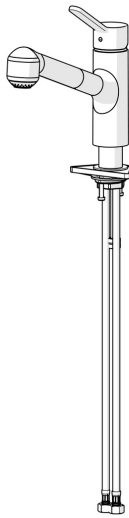

EAN: 4057304002427
static.hansa.com/49522203

- Kitchen
- Single-lever
- Deck mounted
- Chrome
- Swivel spout
- Single operating lever/handle, Hot/Cold symbols
- Limitation option for maximum temperature and flow-rate, Adjustable hot water stop (included, retrofittable)
- ϕ 35 mm ceramic cartridge for flow and temperature control
- Flexible inlet pipes
- protected against back-flow in domestic use (according to DIN EN 1717)

Technical data

Technical properties

DN-size (nominal dimension)	DN15
Hot water supply	max. +70°C
Working pressure	0.5-10 bar
Connection size	G3/8
Material	Brass

Regulations

EN standard	EN 817
-------------	---------------

Approvals and Declarations

Declaration of conformity	DoC
---------------------------	------------

Spare parts

SP4952203

	Name	Code
1	Lever	59913972
2	Symbol plug Grey	59912112
3	Screw, M5x8, SW2.5	59904755
4	Covering cap, 33x3 mm	59912504
5	Gasket, 45x35.5x5.4	59913651
6	Tightening nut, M37x1, AF30 Discontinued	59912111
7	Temperature adjustment limiter	59912325
8	Cartridge, 3.5 Classic	59913075
9	Hose, M8x1-G3/8, L=600	79901264
10	Fixing set	59913479
11	Supporting plate	59910008
12	O-ring, 35x2.5	59905020
13	Gasket, 48x33.5x2	59902283
14	Coupling pipe, M14x1, L=220 Discontinued	59914041
15	Spout Discontinued	79901272
16	Sealing kit	59913313
17	Counterbalance	59914039
18	Hand shower	79901271
19	Hose, M14x1-G1/2, L=1500	79901270
20	Conversion nipple	59914028
21	Gasket	79901279
22	Flow limiting cap	79901273
23	Aerator, M24x1	79900048
N.I.	Key, SW30/34	59912108