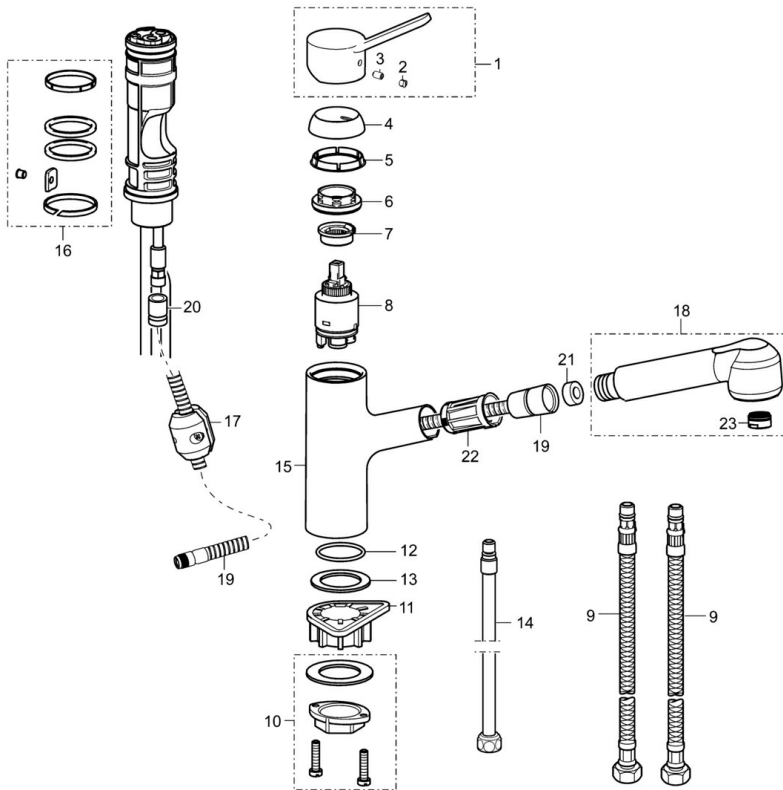

EAN: 4057304002427
static.hansa.com/49522203

- Kitchen
- Single-lever
- Deck mounted
- Chrome
- Swivel spout
- Single operating lever/handle, Hot/Cold symbols
- Limitation option for maximum temperature and flow-rate, Adjustable hot water stop (included, retrofittable)
- ϕ 35 mm ceramic cartridge for flow and temperature control
- Flexible inlet pipes
- protected against back-flow in domestic use (according to DIN EN 1717)

Technical data

Technical properties

DN-size (nominal dimension)	DN15
Hot water supply	max. +70°C
Working pressure	0.5-10 bar
Connection size	G3/8
Material	Brass

Regulations

EN standard	EN 817
-------------	---------------

Approvals and Declarations

Declaration of conformity	DoC
---------------------------	------------

Spare parts

SP4952203

	Name	Code
1	Lever	59913972
2	Symbol plug Grey	59912112
3	Screw, M5x8, SW2.5	59904755
4	Covering cap, 33x3 mm	59912504
5	Gasket, 45x35.5x5.4	59913651
6	Tightening nut, M37x1, AF30 Discontinued	59912111
7	Temperature adjustment limiter	59912325
8	Cartridge, 3.5 Classic	59913075
9	Hose, M8x1-G3/8, L=600	79901264
10	Fixing set	59913479
11	Supporting plate	59910008
12	O-ring, 35x2.5	59905020
13	Gasket, 48x33.5x2	59902283
14	Coupling pipe, M14x1, L=220 Discontinued	59914041
15	Spout Discontinued	79901272
16	Sealing kit	59913313
17	Counterbalance	59914039
18	Hand shower	79901271
19	Hose, M14x1-G1/2, L=1500	79901270
20	Conversion nipple	59914028
21	Gasket	79901279
22	Flow limiting cap	79901273
23	Aerator, M24x1	79900048
N.I.	Key, SW30/34	59912108