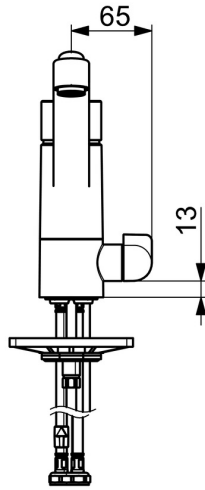

EAN: 4015474261082  
[static.hansa.com/49502203](http://static.hansa.com/49502203)

- Kitchen
- Single-lever, Dishwasher valve
- Deck mounted
- Chrome
- Swivel spout
- Standard aerator
- Mechanic stop valve for external equipment
- Hot/Cold symbols, Single operating lever/handle
- Limitation option for maximum temperature and flow-rate, Adjustable hot water stop (included, retrofittable)
- $\varnothing$  35 mm ceramic cartridge for flow and temperature control
- Flexible inlet pipes
- Inner body made of DZR brass, Rapid installation system

### Technical properties

DN-size (nominal dimension)	<b>DN15</b>
Hot water supply	<b>max. +70°C</b>
Working pressure	<b>0.5-10 bar</b>
Connection size	<b>G3/8</b>
Projection	<b>210 mm</b>
Backflow prevention (EN1717)	<b>AA</b>
Material	<b>Brass</b>

### SP49502203(2020)

	<b>Name</b>	<b>Code</b>
01	Lever	59913972
02	Covering cap, 33x3 mm	59912504
03	Tightening nut, M37x1, SW30	1005680V
04	Cartridge, 3.5 Classic	59913075
05	Aerator, M24x1 STD HC A	59902366
06	Sealing kit	1001264V
07	Spout overturning stopper, 120°	59914489
08	Headpart, G1/2	59914433
09	Handle for washing machine valve Discontinued	59914715
10	Fixing screw, M8x1, L=140	59912474
11	Fixing set	59910749
12	Supporting plate	59910008