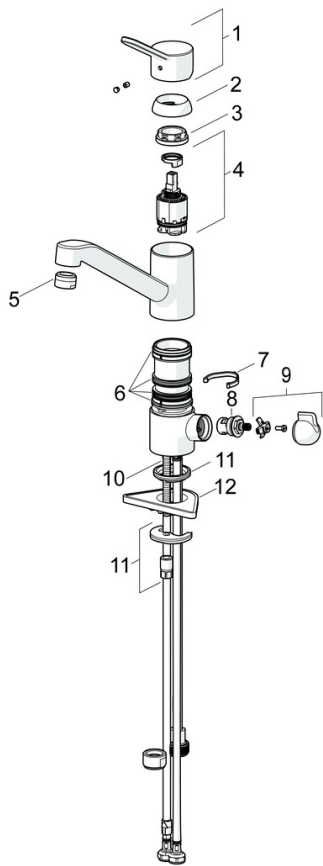

### Technical properties

DN-size (nominal dimension)	<b>DN15</b>
Hot water supply	<b>max. +70°C</b>
Working pressure	<b>0.5-10 bar</b>
Connection size	<b>G3/8</b>
Projection	<b>210 mm</b>
Backflow prevention (EN1717)	<b>AA</b>
Material	<b>Brass</b>

### SP49502203

	Name	Code
1	Lever	59913972
1.1	Screw, M5x8, SW2.5	59904755
1.3	Symbol plug Grey	59912112
2	Covering cap, 33x3 mm	59912504
3	Tightening nut, M37x1, AF30 Discontinued	59912111
4	Cartridge, 3.5 Eco	59912324
4	Cartridge, 3.5 Classic	59913075
4.1	Temperature adjustment limiter	59912325
4.3	O-ring, d 28.24x2.62 Discontinued	59912590
4.4	O-ring, d 10.10x1.60 Discontinued	59905072
5.1	Sealing kit	1001264V
5.1	Sealing kit Discontinued	59913968
5.3	O-ring, d 34x1.5	59913975
5.4	Bottom seal	59914591
5.5	Supporting plate	59910008
5.6	Fixing plate	59904765
5.7	Screw, M8x1, SW13	59904766
5.9	Flexible pipe, L=550, G3/8-M8x1	59913969
5.10	O-ring, 6x1.4	59913266
5.11	Gasket, 9.5x14.4x2	59912551
5.12	Fixing set	59910749
5.13	Fixing screw, M8x1, L=140	59912474
5.14	Hose, M8x1, G3/8, L=370 Discontinued	59913974
6	Spout	59913971
7	Aerator, M24x1 (2011-)	59913739
9	Handle Discontinued	59913977
9.1	Headpart, G3/8	59913260
9.2	Adapter White	59910235
9.3	Coupling pipe Discontinued	59913976
10	Connector nipple, G3/4xG3/8 Discontinued	59910940
N.I.	Key, SW30/34	59912108
N.I.	Washer set Discontinued	59914043

### SP49502203(2020)

	<b>Name</b>	<b>Code</b>
01	Lever	59913972
02	Covering cap, 33x3 mm	59912504
03	Tightening nut, M37x1, SW30	1005680V
04	Cartridge, 3.5 Classic	59913075
05	Aerator, M24x1 STD HC A	59902366
06	Sealing kit	1001264V
07	Spout overturning stopper, 120°	59914489
08	Headpart, G1/2	59914433
09	Handle for washing machine valve Discontinued	59914715
10	Fixing screw, M8x1, L=140	59912474
11	Fixing set	59910749
12	Supporting plate	59910008