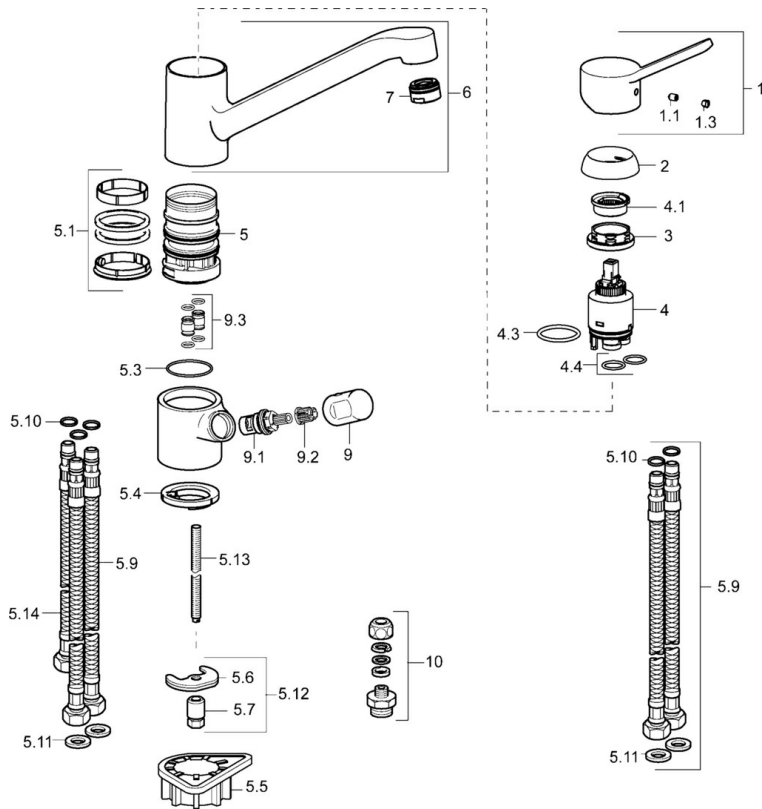

### Technical properties

DN-size (nominal dimension)	<b>DN15</b>
Hot water supply	<b>max. +70°C</b>
Working pressure	<b>0.5-10 bar</b>
Connection size	<b>G3/8</b>
Projection	<b>210 mm</b>
Backflow prevention (EN1717)	<b>AA</b>
Material	<b>Brass</b>

## Spare parts

### SP49502203

	Name	Code
1	Lever	59913972
1.1	Screw, M5x8, SW2.5	59904755
1.3	Symbol plug Grey	59912112
2	Covering cap, 33x3 mm	59912504
3	Tightening nut, M37x1, AF30 Discontinued	59912111
4	Cartridge, 3.5 Eco	59912324
4	Cartridge, 3.5 Classic	59913075
4.1	Temperature adjustment limiter	59912325
4.3	O-ring, d 28.24x2.62 Discontinued	59912590
4.4	O-ring, d 10.10x1.60 Discontinued	59905072
5.1	Sealing kit	1001264V
5.1	Sealing kit Discontinued	59913968
5.3	O-ring, d 34x1.5	59913975
5.4	Bottom seal	59914591
5.5	Supporting plate	59910008
5.6	Fixing plate	59904765
5.7	Screw, M8x1, SW13	59904766
5.9	Flexible pipe, L=550, G3/8-M8x1	59913969
5.10	O-ring, 6x1.4	59913266
5.11	Gasket, 9.5x14.4x2	59912551
5.12	Fixing set	59910749
5.13	Fixing screw, M8x1, L=140	59912474
5.14	Hose, M8x1, G3/8, L=370 Discontinued	59913974
6	Spout	59913971
7	Aerator, M24x1 (2011-)	59913739
9	Handle Discontinued	59913977
9.1	Headpart, G3/8	59913260
9.2	Adapter White	59910235
9.3	Coupling pipe Discontinued	59913976
10	Connector nipple, G3/4xG3/8 Discontinued	59910940
N.I.	Key, SW30/34	59912108
N.I.	Washer set Discontinued	59914043

### SP49502203(2020)

	<b>Name</b>	<b>Code</b>
01	Lever	59913972
02	Covering cap, 33x3 mm	59912504
03	Tightening nut, M37x1, SW30	1005680V
04	Cartridge, 3.5 Classic	59913075
05	Aerator, M24x1 STD HC A	59902366
06	Sealing kit	1001264V
07	Spout overturning stopper, 120°	59914489
08	Headpart, G1/2	59914433
09	Handle for washing machine valve Discontinued	59914715
10	Fixing screw, M8x1, L=140	59912474
11	Fixing set	59910749
12	Supporting plate	59910008