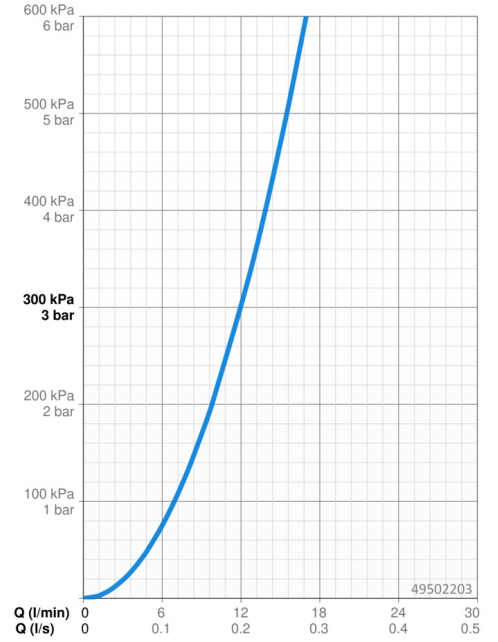

Technical data

Flow properties

Flow-rate at 3 bar	12.0 l/min
Pressure loss with flow (0.2 l/s)	3 bar

Technical properties

DN-size (nominal dimension)	DN15
Hot water supply	max. +70°C
Working pressure	0.5-10 bar
Connection size	G3/8
Projection	210 mm
Backflow prevention (EN1717)	AA
Material	Brass

Regulations

EN standard	EN 817
Noise class	I (ISO 3822)

Approvals and Declarations

Declaration of conformity	DoC

Spare parts