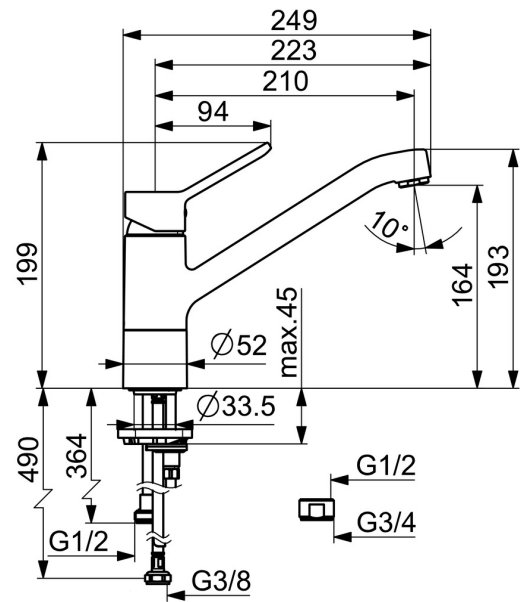

EAN: 4015474261082  
[static.hansa.com/49502203](http://static.hansa.com/49502203)

- Kitchen
- Single-lever, Dishwasher valve
- Deck mounted
- Chrome
- Swivel spout
- Standard aerator
- Mechanic stop valve for external equipment
- Hot/Cold symbols, Single operating lever/handle
- Limitation option for maximum temperature and flow-rate, Adjustable hot water stop (included, retrofittable)
- $\varnothing$  35 mm ceramic cartridge for flow and temperature control
- Flexible inlet pipes
- Inner body made of DZR brass, Rapid installation system

### Technical properties

DN-size (nominal dimension)	<b>DN15</b>
Hot water supply	<b>max. +70°C</b>
Working pressure	<b>0.5-10 bar</b>
Connection size	<b>G3/8</b>
Projection	<b>210 mm</b>
Backflow prevention (EN1717)	<b>AA</b>
Material	<b>Brass</b>

### SP49502203(2020)

	<b>Name</b>	<b>Code</b>
01	Lever	59913972
02	Covering cap, 33x3 mm	59912504
03	Tightening nut, M37x1, SW30	1005680V
04	Cartridge, 3.5 Classic	59913075
05	Aerator, M24x1 STD HC A	59902366
06	Sealing kit	1001264V
07	Spout overturning stopper, 120°	59914489
08	Headpart, G1/2	59914433
09	Handle for washing machine valve Discontinued	59914715
10	Fixing screw, M8x1, L=140	59912474
11	Fixing set	59910749
12	Supporting plate	59910008