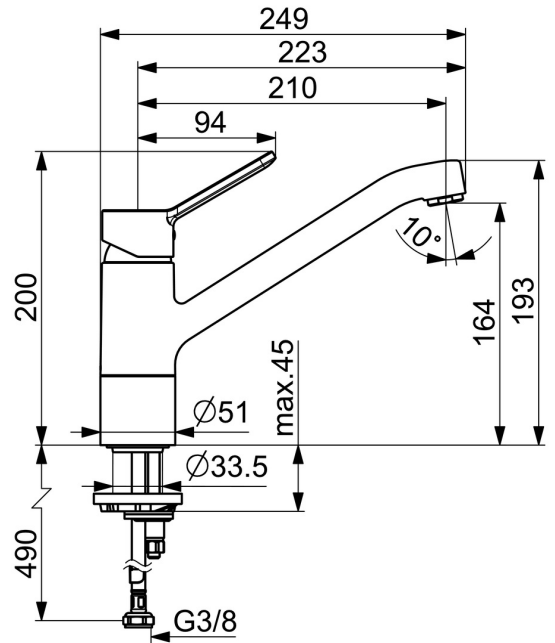

EAN: 4057304008405  
[static.hansa.com/4948220300676](https://static.hansa.com/4948220300676)

- Kitchen
- Single-lever, Cold Start
- Deck mounted
- Chrome
- Standard aerator
- Hot/Cold symbols, Single operating lever/handle
- Limitation option for maximum temperature and flow-rate, Energy saving variation (Cold Start) - cold water in the middle position, Adjustable hot water stop (included, retrofittable)
- $\phi$  35 mm ceramic cartridge for flow and temperature control
- Flexible inlet pipes

## Technical data

### Technical properties

DN-size (nominal dimension)	<b>DN15</b>
Hot water supply	<b>max. +70°C</b>
Working pressure	<b>0.5-10 bar</b>
Connection size	<b>G3/8</b>
Projection	<b>210 mm</b>
Backflow prevention (EN1717)	<b>AA</b>
Material	<b>Brass</b>