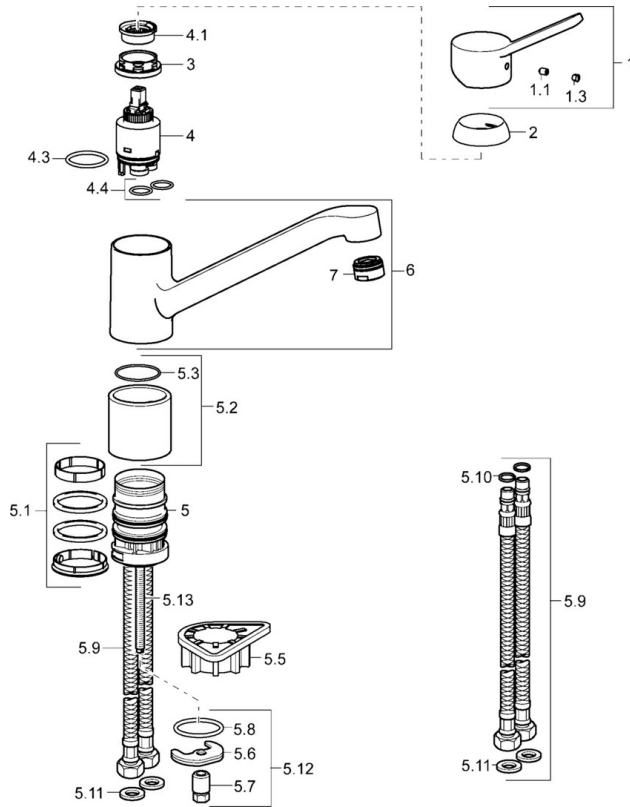

### Technical properties

DN-size (nominal dimension)	<b>DN15</b>
Hot water supply	<b>max. +70°C</b>
Working pressure	<b>0.5-10 bar</b>
Connection size	<b>G3/8</b>
Projection	<b>210 mm</b>
Backflow prevention (EN1717)	<b>AA</b>
Material	<b>Brass</b>

### SP49482203

	Name	Code
1	Lever	59913972
1.1	Screw, M5x8, SW2.5	59904755
1.3	Symbol plug Grey	59912112
2	Covering cap, 33x3 mm	59912504
3	Tightening nut, M37x1, AF30 Discontinued	59912111
4	Cartridge, 3.5 Eco	59912324
4	Cartridge, 3.5 Classic	59913075
4.1	Temperature adjustment limiter	59912325
4.3	O-ring, d 28.24x2.62 Discontinued	59912590
4.4	O-ring, d 10.10x1.60 Discontinued	59905072
5.1	Sealing kit	1001264V
5.1	Sealing kit Discontinued	59913968
5.2	Raising socket	59913973
5.3	O-ring, d 34x1.5	59913975
5.5	Supporting plate	59910008
5.6	Fixing plate	59904765
5.7	Screw, M8x1, SW13	59904766
5.8	O-ring, d 36.09x d 3.53	59913396
5.9	Flexible pipe, L=550, G3/8-M8x1	59913969
5.10	O-ring, 6x1.4	59913266
5.11	Gasket, 9.5x14.4x2	59912551
5.12	Fixing set	59910749
5.13	Fixing screw, M8x1, L=140	59912474
6	Spout	59913971
7	Aerator, M24x1 STD HC A	59902366
N.I.	Key, SW30/34	59912108
N.I.	Washer set Discontinued	59914043

### SP49482203(2020)

	Name	Code
01	Lever	59913972
02	Covering cap, 33x3 mm	59912504
03	Tightening nut, M37x1, SW30	1005680V
04	Cartridge, 3.5 Classic	59913075
05	Aerator, M24x1 STD HC A	59902366
06	Sealing kit	1001264V
07	Spout overturning stopper, 120°	59914489
08	Fixing screw, M8x1, L=140	59912474
09	Fixing set	59910749
10	Supporting plate	59910008