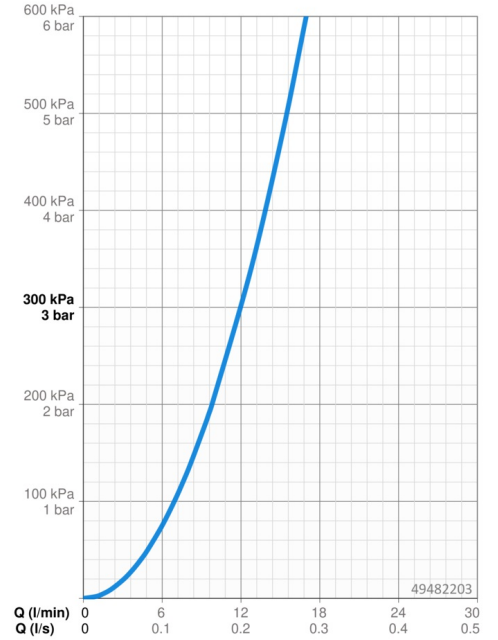

Technical data

Flow properties

Flow-rate at 3 bar	12.0 l/min
Pressure loss with flow (0.2 l/s)	3 bar

Technical properties

DN-size (nominal dimension)	DN15
Hot water supply	max. +70°C
Working pressure	0.5-10 bar
Connection size	G3/8
Projection	210 mm
Backflow prevention (EN1717)	AA
Material	Brass

Regulations

EN standard	EN 817
Noise class	I (ISO 3822)

Approvals and Declarations

DVGW	NW-6506CN0242
Declaration of conformity	DoC
EPD	S-P-06396

Spare parts