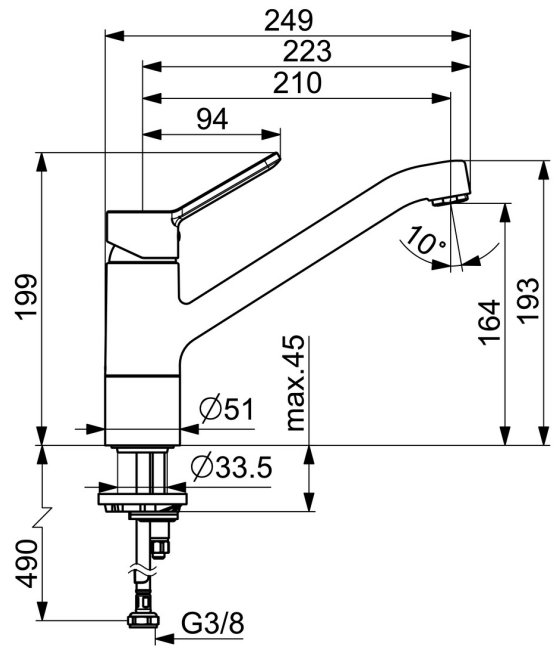

EAN: 4015474261068  
[static.hansa.com/49482203](https://static.hansa.com/49482203)

- Kitchen
- Single-lever
- Deck mounted
- Chrome
- Swivel spout, Swivel range limiting option
- Standard aerator
- Hot/Cold symbols, Single operating lever/handle
- Limitation option for maximum temperature and flow-rate, Adjustable hot water stop (included, retrofittable)
- $\varnothing$  35 mm ceramic cartridge for flow and temperature control
- Flexible inlet pipes
- Inner body made of DZR brass, Rapid installation system

### Technical properties

DN-size (nominal dimension)	<b>DN15</b>
Hot water supply	<b>max. +70°C</b>
Working pressure	<b>0.5-10 bar</b>
Connection size	<b>G3/8</b>
Projection	<b>210 mm</b>
Backflow prevention (EN1717)	<b>AA</b>
Material	<b>Brass</b>

### SP49482203(2020)

	Name	Code
01	Lever	59913972
02	Covering cap, 33x3 mm	59912504
03	Tightening nut, M37x1, SW30	1005680V
04	Cartridge, 3.5 Classic	59913075
05	Aerator, M24x1 STD HC A	59902366
06	Sealing kit	1001264V
07	Spout overturning stopper, 120°	59914489
08	Fixing screw, M8x1, L=140	59912474
09	Fixing set	59910749
10	Supporting plate	59910008