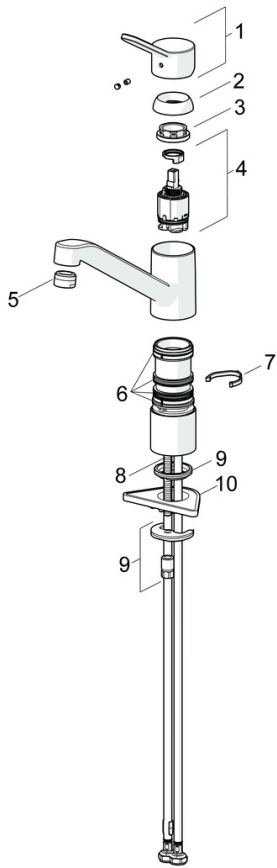

EAN: 4015474261068  
[static.hansa.com/49482203](https://static.hansa.com/49482203)

- Kitchen
- Single-lever
- Deck mounted
- Chrome
- Swivel spout, Swivel range limiting option
- Standard aerator
- Hot/Cold symbols, Single operating lever/handle
- Limitation option for maximum temperature and flow-rate, Adjustable hot water stop (included, retrofittable)
- $\varnothing$  35 mm ceramic cartridge for flow and temperature control
- Flexible inlet pipes
- Inner body made of DZR brass, Rapid installation system

### Technical properties

DN-size (nominal dimension)	<b>DN15</b>
Hot water supply	<b>max. +70°C</b>
Working pressure	<b>0.5-10 bar</b>
Connection size	<b>G3/8</b>
Projection	<b>210 mm</b>
Backflow prevention (EN1717)	<b>AA</b>
Material	<b>Brass</b>

### SP49482203

	Name	Code
1	Lever	59913972
1.1	Screw, M5x8, SW2.5	59904755
1.3	Symbol plug Grey	59912112
2	Covering cap, 33x3 mm	59912504
3	Tightening nut, M37x1, AF30 Discontinued	59912111
4	Cartridge, 3.5 Eco	59912324
4	Cartridge, 3.5 Classic	59913075
4.1	Temperature adjustment limiter	59912325
4.3	O-ring, d 28.24x2.62 Discontinued	59912590
4.4	O-ring, d 10.10x1.60 Discontinued	59905072
5.1	Sealing kit	1001264V
5.1	Sealing kit Discontinued	59913968
5.2	Raising socket	59913973
5.3	O-ring, d 34x1.5	59913975
5.5	Supporting plate	59910008
5.6	Fixing plate	59904765
5.7	Screw, M8x1, SW13	59904766
5.8	O-ring, d 36.09x d 3.53	59913396
5.9	Flexible pipe, L=550, G3/8-M8x1	59913969
5.10	O-ring, 6x1.4	59913266
5.11	Gasket, 9.5x14.4x2	59912551
5.12	Fixing set	59910749
5.13	Fixing screw, M8x1, L=140	59912474
6	Spout	59913971
7	Aerator, M24x1 STD HC A	59902366
N.I.	Key, SW30/34	59912108
N.I.	Washer set Discontinued	59914043