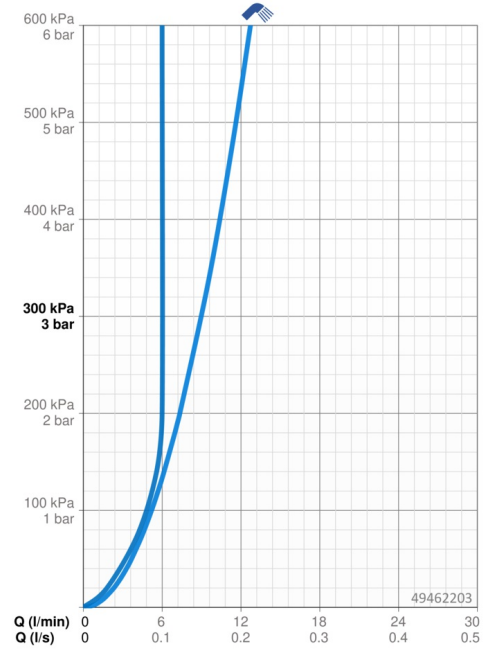

Technical data

Flow properties

Flow-rate at 3 bar	9.0 l/min
Flow-rate at 3 bar (with flow controller)	6.0 l/min
Pressure loss with flow (0.1 l/s)	2 bar

Technical properties

DN-size (nominal dimension)	DN15
Hot water supply	max. +70°C
Working pressure	1-10 bar
Connection size	G3/8
Projection	107 mm
Backflow prevention (EN1717)	HC
Material	Brass

Regulations

EN standard	EN 817, EN 1113
Noise class	I (ISO 3822)

Approvals and Declarations

Declaration of conformity	DoC
EPD	S-P-06391