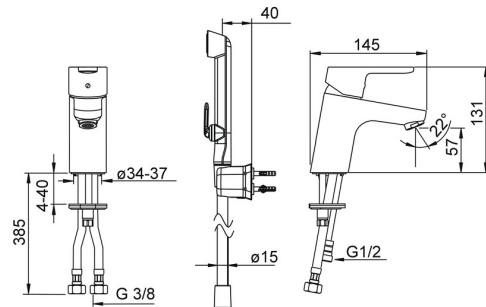

EAN: 4015474269064
static.hansa.com/49462203

- Washbasin
- Single-lever, Bidetta
- Deck mounted
- Chrome
- Fixed spout
- Standard aerator
- Hot/Cold symbols, Single operating lever/handle
- Hand shower, Shower holder, Shower hose (1600 mm)
- Bidetta hand shower
- Limitation option for maximum temperature and flow-rate, Adjustable hot water stop (included, retrofittable)
- \varnothing 35 mm ceramic cartridge for flow and temperature control
- Flexible inlet pipes
- Inner body made of DZR brass, Rapid installation system
- Without pop-up waste
- protected against back-flow in domestic use (according to DIN EN 1717)
- 1 spray function

Technical data

Flow properties

Flow-rate at 3 bar	9.0 l/min
Flow-rate at 3 bar (with flow controller)	6.0 l/min
Pressure loss with flow (0.1 l/s)	2 bar

Technical properties

DN-size (nominal dimension)	DN15
Hot water supply	max. +70°C
Working pressure	1-10 bar
Connection size	G3/8
Projection	107 mm
Backflow prevention (EN1717)	HC
Material	Brass

Regulations

EN standard	EN 817, EN 1113
Noise class	I (ISO 3822)

Approvals and Declarations

Declaration of conformity	DoC
EPD	S-P-06391

Spare parts

SP49462203

	Name	Code
1	Lever	59913827
1.1	Screw, M5x8, SW2.5	59904755
1.3	Symbol plug Grey	59912112
2	Covering cap, 33x3 mm	59912504
2.1	Gasket, 45x35.5x5.4	59913651
3	Tightening nut, M40x1	1003409V
4	Cartridge, 3.5 Classic	59913075
4	Cartridge, 3.5 Discontinued	59913965
5.1	Bottom seal	59914591
5.2	Fixing set	59912113
5.3	Flexible pipe, L=430, G3/8-M8x1	59913964
5.4	O-ring, 6x1.4	59913266
5.5	Gasket, 9.5x14.4x2	59912551
5.6	Fixing screw, M8x1, L=140	59912474
5.7	Coupling pipe, M8x1-M14x1, L=214 Discontinued	59914035
5.8	Connector, G1/2xM14x1 Discontinued	59914180
6	Aerator, M24x1, 6 l/min	59913727