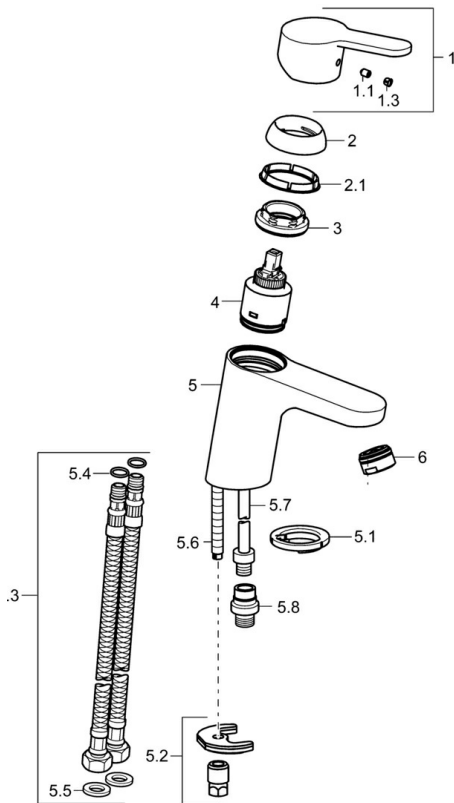

EAN: 4015474269064
static.hansa.com/49462203

- Washbasin
- Single-lever, Bidetta
- Deck mounted
- Chrome
- Fixed spout
- Standard aerator
- Hot/Cold symbols, Single operating lever/handle
- Hand shower, Shower holder, Shower hose (1600 mm)
- Bidetta hand shower
- Limitation option for maximum temperature and flow-rate, Adjustable hot water stop (included, retrofittable)
- \varnothing 35 mm ceramic cartridge for flow and temperature control
- Flexible inlet pipes
- Inner body made of DZR brass, Rapid installation system
- Without pop-up waste
- protected against back-flow in domestic use (according to DIN EN 1717)
- 1 spray function

Technical data

Flow properties

Flow-rate at 3 bar	9.0 l/min
Flow-rate at 3 bar (with flow controller)	6.0 l/min
Pressure loss with flow (0.1 l/s)	2 bar

Technical properties

DN-size (nominal dimension)	DN15
Hot water supply	max. +70°C
Working pressure	1-10 bar
Connection size	G3/8
Projection	107 mm
Backflow prevention (EN1717)	HC
Material	Brass

Regulations

EN standard	EN 817, EN 1113
Noise class	I (ISO 3822)

Approvals and Declarations

Declaration of conformity	DoC
EPD	S-P-06391

Spare parts

SP49462203

	Name	Code
1	Lever	59913827
1.1	Screw, M5x8, SW2.5	59904755
1.3	Symbol plug Grey	59912112
2	Covering cap, 33x3 mm	59912504
2.1	Gasket, 45x35.5x5.4	59913651
3	Tightening nut, M40x1	1003409V
4	Cartridge, 3.5 Classic	59913075
4	Cartridge, 3.5 Discontinued	59913965
5.1	Bottom seal	59914591
5.2	Fixing set	59912113
5.3	Flexible pipe, L=430, G3/8-M8x1	59913964
5.4	O-ring, 6x1.4	59913266
5.5	Gasket, 9.5x14.4x2	59912551
5.6	Fixing screw, M8x1, L=140	59912474
5.7	Coupling pipe, M8x1-M14x1, L=214 Discontinued	59914035
5.8	Connector, G1/2xM14x1 Discontinued	59914180
6	Aerator, M24x1, 6 l/min	59913727