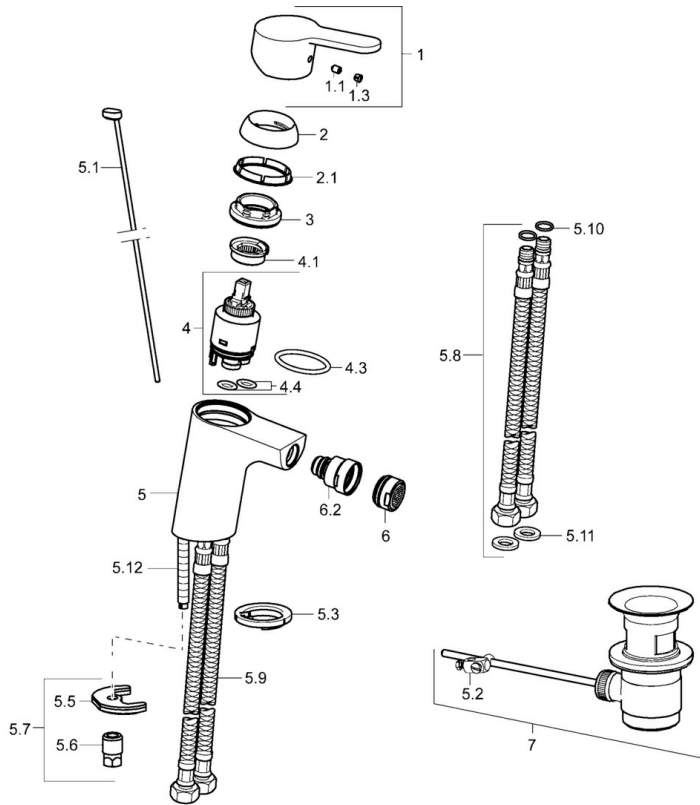

EAN: 4015474254015
static.hansa.com/49433203

- Bidet
- Single-lever
- Deck mounted
- Chrome
- PCA® - constant flow rate regardless of pressure variations, Ball joint
- Hot/Cold symbols, Single operating lever/handle
- Pop-up waste with draw-rod
- Limitation option for maximum temperature and flow-rate, Adjustable hot water stop (included, retrofittable)
- \varnothing 35 mm ceramic cartridge for flow and temperature control
- Flexible inlet pipes
- Inner body made of DZR brass, Rapid installation system

Technical data

Flow properties

Flow-rate at 3 bar (with flow controller) **6.0 l/min**

Technical properties

DN-size (nominal dimension) **DN15**
 Hot water supply **max. +70°C**
 Working pressure **0.5-10 bar**
 Connection size **G3/8**
 Projection **107 mm**
 Backflow prevention (EN1717) **AA**
 Material **Brass**

Spare parts

SP49433203

	Name	Code
1	Lever	59913827
1.1	Screw, M5x8, SW2.5	59904755
1.3	Symbol plug Grey	59912112
2	Covering cap, 33x3 mm	59912504
2.1	Gasket, 45x35.5x5.4	59913651
3	Tightening nut, M40x1	1003409V
4	Cartridge, 3.5 Eco	59912324
4	Cartridge, 3.5 Classic	59913075
4.1	Temperature adjustment limiter	59912325
4.3	O-ring, d 28.24x2.62 Discontinued	59912590
4.4	O-ring, d 10.10x1.60 Discontinued	59905072
5.1	Pop-up operating rod	59913067
5.2	Swivel joint	59904624
5.3	Bottom seal	59914591
5.5	Fixing plate	59904765
5.6	Screw, M8x1, SW13	59904766
5.7	Fixing set	59912113
5.8	Flexible pipe, L=430, G3/8-M10x1 RH Discontinued	59913213
5.9	Flexible pipe, L=430, G3/8-M10x1	59912515
5.10	O-ring, d 7.65x1.78	59902337
5.11	Gasket, 9.5x14.4x2	59912551
5.12	Fixing screw, M8x1, L=140	59912474
6	Aerator, M24x1, 6 l/min	59913727
6.2	Ball joint for bidet faucet	59910952
7	Pop-up waste	59904620
7	Pop-up waste, (2019-)	59914764
N.I.	Key, SW30/34	59912108