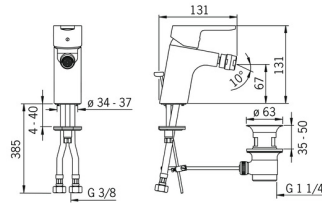

EAN: 4015474254015
static.hansa.com/49433203

- Bidet
- Single-lever
- Deck mounted
- Chrome
- PCA® - constant flow rate regardless of pressure variations, Ball joint
- Hot/Cold symbols, Single operating lever/handle
- Pop-up waste with draw-rod
- Limitation option for maximum temperature and flow-rate, Adjustable hot water stop (included, retrofittable)
- \varnothing 35 mm ceramic cartridge for flow and temperature control
- Flexible inlet pipes
- Inner body made of DZR brass, Rapid installation system

Technical data

Flow properties

Flow-rate at 3 bar (with flow controller) **6.0 l/min**

Technical properties

DN-size (nominal dimension) **DN15**
 Hot water supply **max. +70°C**
 Working pressure **0.5-10 bar**
 Connection size **G3/8**
 Projection **107 mm**
 Backflow prevention (EN1717) **AA**
 Material **Brass**

Spare parts

SP49433203

	Name	Code
1	Lever	59913827
1.1	Screw, M5x8, SW2.5	59904755
1.3	Symbol plug Grey	59912112
2	Covering cap, 33x3 mm	59912504
2.1	Gasket, 45x35.5x5.4	59913651
3	Tightening nut, M40x1	1003409V
4	Cartridge, 3.5 Eco	59912324
4	Cartridge, 3.5 Classic	59913075
4.1	Temperature adjustment limiter	59912325
4.3	O-ring, d 28.24x2.62 Discontinued	59912590
4.4	O-ring, d 10.10x1.60 Discontinued	59905072
5.1	Pop-up operating rod	59913067
5.2	Swivel joint	59904624
5.3	Bottom seal	59914591
5.5	Fixing plate	59904765
5.6	Screw, M8x1, SW13	59904766
5.7	Fixing set	59912113
5.8	Flexible pipe, L=430, G3/8-M10x1 RH Discontinued	59913213
5.9	Flexible pipe, L=430, G3/8-M10x1	59912515
5.10	O-ring, d 7.65x1.78	59902337
5.11	Gasket, 9.5x14.4x2	59912551
5.12	Fixing screw, M8x1, L=140	59912474
6	Aerator, M24x1, 6 l/min	59913727
6.2	Ball joint for bidet faucet	59910952
7	Pop-up waste	59904620
7	Pop-up waste, (2019-)	59914764
N.I.	Key, SW30/34	59912108