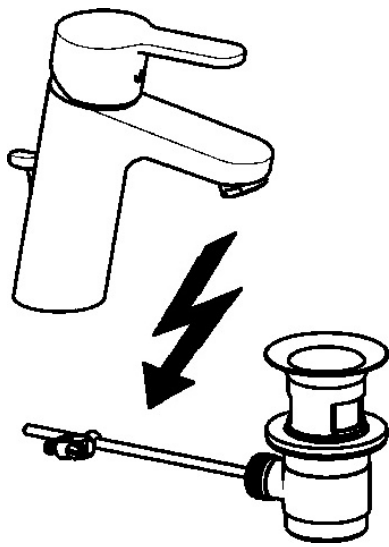

EAN: 4015474262119  
[static.hansa.com/49381103](http://static.hansa.com/49381103)

- Washbasin
- Single-lever, Low pressure
- Deck mounted
- Chrome
- Fixed spout
- Laminar stream, Standard aerator
- Hot/Cold symbols, Single operating lever/handle
- Pop-up waste with draw-rod
- Limitation option for maximum temperature and flow-rate, Adjustable hot water stop (included, retrofittable)
- $\varnothing$  35 mm ceramic cartridge for flow and temperature control
- Copper inlet pipes
- Inner body made of DZR brass, Rapid installation system

### Technical properties

DN-size (nominal dimension)	<b>DN15</b>
Hot water supply	<b>max. +80°C</b>
Working pressure	<b>0.5-5 bar</b>
Connection size	<b><math>\varnothing</math> 8 mm</b>
Projection	<b>111 mm</b>
Backflow prevention (EN1717)	<b>AA</b>
Material	<b>Brass</b>

### SP49571103

	Name	Code
1	Lever	59913827
1.1	Screw, M5x8, SW2.5	59904755
1.3	Symbol plug Grey	59912112
2	Covering cap, 33x3 mm	59912504
2.1	Gasket, 45x35.5x5.4	59913651
3	Tightening nut, M40x1	1003409V
4	Cartridge, 3.5 Eco	59912324
4	Cartridge, 3.5 Classic	59913075
4.1	Temperature adjustment limiter	59912325
4.3	O-ring, d 28.24x2.62 Discontinued	59912590
4.4	O-ring, d 10.10x1.60 Discontinued	59905072
5.1	Pop-up operating rod	59913067
5.2	Swivel joint	59904624
5.3	Bottom seal	59914591
5.5	Fixing plate	59904765
5.6	Screw, M8x1, SW13	59904766
5.7	Fixing set	59912113
5.8	Pipe Discontinued	59913398
5.9	Pipe, M8x1, L=560	59912806
5.10	O-ring, 6x1.4	59913266
5.11	Fixing screw, M8x1, L=140	59912474
6	Aerator, M24x1 A, low pressure	59902692
7	Pop-up waste	59904620
7	Pop-up waste, (2019-)	59914764
9	Fitting nut	59904969
9.1	Sealing kit, 14.9x8.5x1	59902352
9.2	Sealing kit, 10x8	59902272
9.3	Hose	59902151
N.I.	Key, SW30/34	59912108