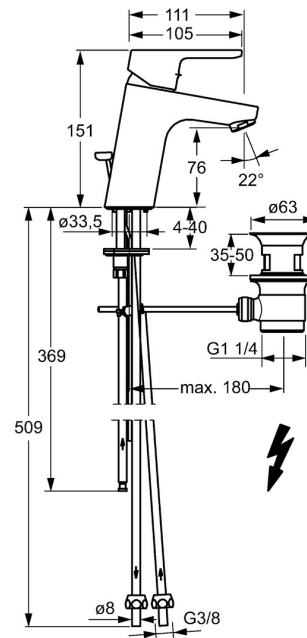

EAN: 4015474262119  
[static.hansa.com/49381103](http://static.hansa.com/49381103)

- Washbasin
- Single-lever, Low pressure
- Deck mounted
- Chrome
- Fixed spout
- Laminar stream, Standard aerator
- Hot/Cold symbols, Single operating lever/handle
- Pop-up waste with draw-rod
- Limitation option for maximum temperature and flow-rate, Adjustable hot water stop (included, retrofittable)
- $\varnothing$  35 mm ceramic cartridge for flow and temperature control
- Copper inlet pipes
- Inner body made of DZR brass, Rapid installation system

## Technical data

### Technical properties

DN-size (nominal dimension)	<b>DN15</b>
Hot water supply	<b>max. +80°C</b>
Working pressure	<b>0.5-5 bar</b>
Connection size	<b><math>\varnothing</math> 8 mm</b>
Projection	<b>111 mm</b>
Backflow prevention (EN1717)	<b>AA</b>
Material	<b>Brass</b>

### SP49571103

	Name	Code
1	Lever	59913827
1.1	Screw, M5x8, SW2.5	59904755
1.3	Symbol plug Grey	59912112
2	Covering cap, 33x3 mm	59912504
2.1	Gasket, 45x35.5x5.4	59913651
3	Tightening nut, M40x1	1003409V
4	Cartridge, 3.5 Eco	59912324
4	Cartridge, 3.5 Classic	59913075
4.1	Temperature adjustment limiter	59912325
4.3	O-ring, d 28.24x2.62 Discontinued	59912590
4.4	O-ring, d 10.10x1.60 Discontinued	59905072
5.1	Pop-up operating rod	59913067
5.2	Swivel joint	59904624
5.3	Bottom seal	59914591
5.5	Fixing plate	59904765
5.6	Screw, M8x1, SW13	59904766
5.7	Fixing set	59912113
5.8	Pipe Discontinued	59913398
5.9	Pipe, M8x1, L=560	59912806
5.10	O-ring, 6x1.4	59913266
5.11	Fixing screw, M8x1, L=140	59912474
6	Aerator, M24x1 A, low pressure	59902692
7	Pop-up waste	59904620
7	Pop-up waste, (2019-)	59914764
9	Fitting nut	59904969
9.1	Sealing kit, 14.9x8.5x1	59902352
9.2	Sealing kit, 10x8	59902272
9.3	Hose	59902151
N.I.	Key, SW30/34	59912108