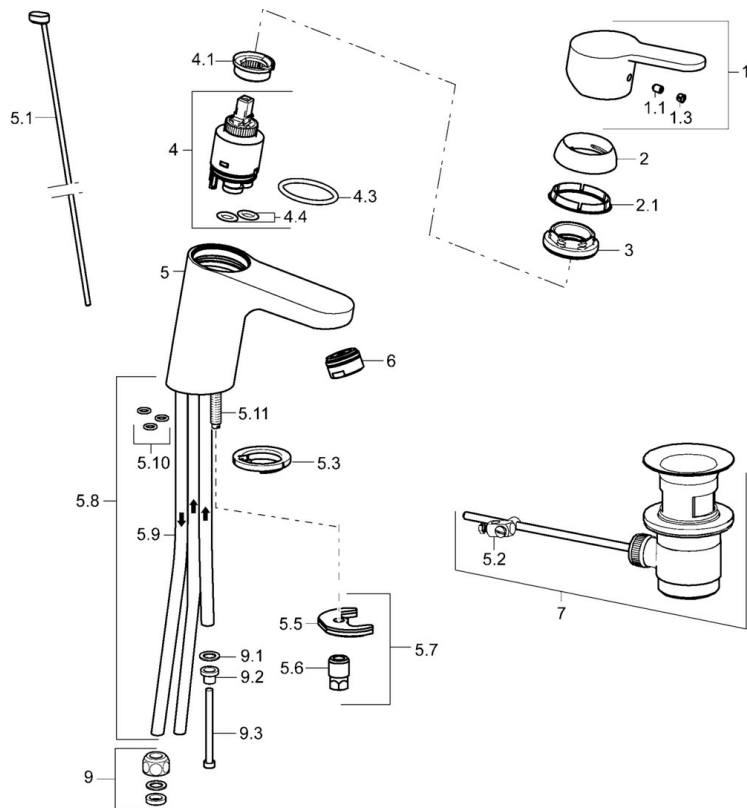

EAN: 4015474262119  
[static.hansa.com/49381103](http://static.hansa.com/49381103)

- Washbasin
- Single-lever, Low pressure
- Deck mounted
- Chrome
- Fixed spout
- Laminar stream, Standard aerator
- Hot/Cold symbols, Single operating lever/handle
- Pop-up waste with draw-rod
- Limitation option for maximum temperature and flow-rate, Adjustable hot water stop (included, retrofittable)
- $\varnothing$  35 mm ceramic cartridge for flow and temperature control
- Copper inlet pipes
- Inner body made of DZR brass, Rapid installation system

### Technical properties

DN-size (nominal dimension)	<b>DN15</b>
Hot water supply	<b>max. +80°C</b>
Working pressure	<b>0.5-5 bar</b>
Connection size	<b><math>\varnothing</math> 8 mm</b>
Projection	<b>111 mm</b>
Backflow prevention (EN1717)	<b>AA</b>
Material	<b>Brass</b>

### Regulations

EN standard	<b>EN 817</b>
-------------	---------------

### SP49571103

	Name	Code
1	Lever	59913827
1.1	Screw, M5x8, SW2.5	59904755
1.3	Symbol plug Grey	59912112
2	Covering cap, 33x3 mm	59912504
2.1	Gasket, 45x35.5x5.4	59913651
3	Tightening nut, M40x1	1003409V
4	Cartridge, 3.5 Eco	59912324
4	Cartridge, 3.5 Classic	59913075
4.1	Temperature adjustment limiter	59912325
4.3	O-ring, d 28.24x2.62 Discontinued	59912590
4.4	O-ring, d 10.10x1.60 Discontinued	59905072
5.1	Pop-up operating rod	59913067
5.2	Swivel joint	59904624
5.3	Bottom seal	59914591
5.5	Fixing plate	59904765
5.6	Screw, M8x1, SW13	59904766
5.7	Fixing set	59912113
5.8	Pipe Discontinued	59913398
5.9	Pipe, M8x1, L=560	59912806
5.10	O-ring, 6x1.4	59913266
5.11	Fixing screw, M8x1, L=140	59912474
6	Aerator, M24x1 A, low pressure	59902692
7	Pop-up waste	59904620
7	Pop-up waste, (2019-)	59914764
9	Fitting nut	59904969
9.1	Sealing kit, 14.9x8.5x1	59902352
9.2	Sealing kit, 10x8	59902272
9.3	Hose	59902151
N.I.	Key, SW30/34	59912108