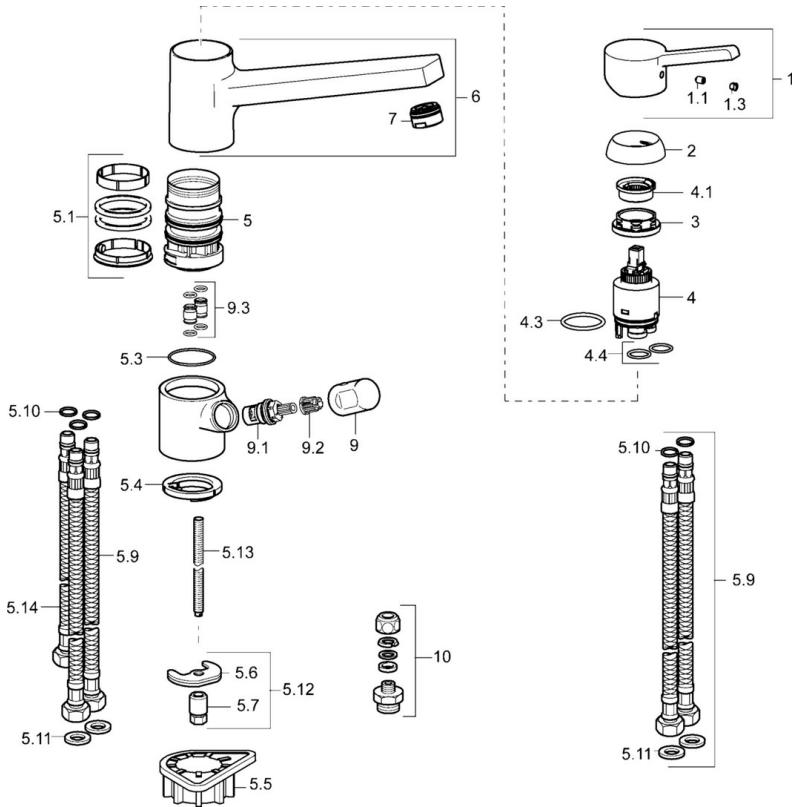

EAN: 4015474261365  
[static.hansa.com/49152203](http://static.hansa.com/49152203)

- Kitchen
- Single-lever, Dishwasher valve
- Deck mounted
- Chrome
- Swivel spout
- Standard aerator
- Mechanic stop valve for external equipment
- Single operating lever/handle, Hot/Cold symbols
- Flexible inlet pipes

## Technical data

### Technical properties

DN-size (nominal dimension)	<b>DN15</b>
Hot water supply	<b>max. +70°C</b>
Working pressure	<b>0.5-10 bar</b>
Connection size	<b>G3/8</b>
Material	<b>Brass</b>

### SP49152203

	Name	Code
1	Lever	59913982
1.1	Screw, M5x8, SW2.5	59904755
1.3	Symbol plug Grey	59912112
2	Covering cap, 33x3 mm	59912504
3	Tightening nut, M37x1, AF30 Discontinued	59912111
4	Cartridge, 3.5 Eco	59912324
4	Cartridge, 3.5 Classic	59913075
4.1	Temperature adjustment limiter	59912325
4.3	O-ring, d 28.24x2.62 Discontinued	59912590
4.4	O-ring, d 10.10x1.60 Discontinued	59905072
5.1	Sealing kit	1001264V
5.1	Sealing kit Discontinued	59913968
5.3	O-ring, d 34x1.5	59913975
5.4	Bottom seal	59914591
5.5	Supporting plate	59910008
5.6	Fixing plate	59904765
5.7	Screw, M8x1, SW13	59904766
5.9	Flexible pipe, L=550, G3/8-M8x1	59913969
5.10	O-ring, 6x1.4	59913266
5.11	Gasket, 9.5x14.4x2	59912551
5.12	Fixing set	59910749
5.13	Fixing screw, M8x1, L=140	59912474
5.14	Hose, M8x1, G3/8, L=370 Discontinued	59913974
6	Spout Discontinued	59913978
7	Aerator, M24x1 STD HC A	59902366
9	Handle Discontinued	59913977
9.1	Headpart, G3/8	59913260
9.2	Adapter White	59910235
9.3	Coupling pipe Discontinued	59913976
10	Connector nipple, G3/4xG3/8 Discontinued	59910940
N.I.	Key, SW30/34	59912108
N.I.	Washer set Discontinued	59914043