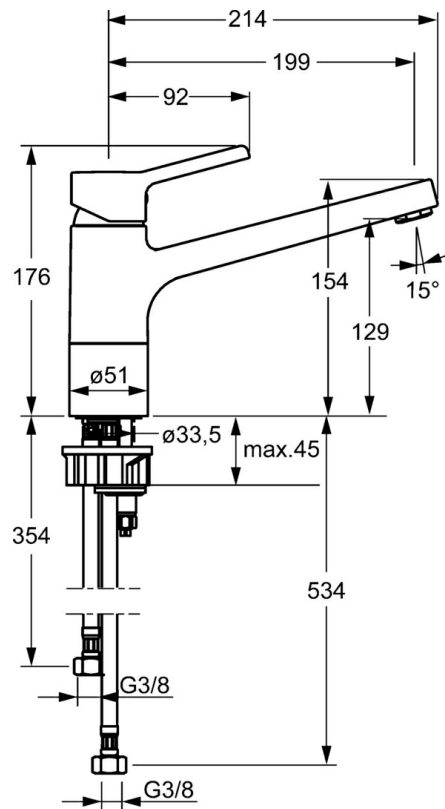

EAN: 4015474261365  
[static.hansa.com/49152203](http://static.hansa.com/49152203)

- Kitchen
- Single-lever, Dishwasher valve
- Deck mounted
- Chrome
- Swivel spout
- Standard aerator
- Mechanic stop valve for external equipment
- Single operating lever/handle, Hot/Cold symbols
- Flexible inlet pipes

## Technical data

### Technical properties

DN-size (nominal dimension)	<b>DN15</b>
Hot water supply	<b>max. +70°C</b>
Working pressure	<b>0.5-10 bar</b>
Connection size	<b>G3/8</b>
Material	<b>Brass</b>

### SP49152203

	Name	Code
1	Lever	59913982
1.1	Screw, M5x8, SW2.5	59904755
1.3	Symbol plug Grey	59912112
2	Covering cap, 33x3 mm	59912504
3	Tightening nut, M37x1, AF30 Discontinued	59912111
4	Cartridge, 3.5 Eco	59912324
4	Cartridge, 3.5 Classic	59913075
4.1	Temperature adjustment limiter	59912325
4.3	O-ring, d 28.24x2.62 Discontinued	59912590
4.4	O-ring, d 10.10x1.60 Discontinued	59905072
5.1	Sealing kit	1001264V
5.1	Sealing kit Discontinued	59913968
5.3	O-ring, d 34x1.5	59913975
5.4	Bottom seal	59914591
5.5	Supporting plate	59910008
5.6	Fixing plate	59904765
5.7	Screw, M8x1, SW13	59904766
5.9	Flexible pipe, L=550, G3/8-M8x1	59913969
5.10	O-ring, 6x1.4	59913266
5.11	Gasket, 9.5x14.4x2	59912551
5.12	Fixing set	59910749
5.13	Fixing screw, M8x1, L=140	59912474
5.14	Hose, M8x1, G3/8, L=370 Discontinued	59913974
6	Spout Discontinued	59913978
7	Aerator, M24x1 STD HC A	59902366
9	Handle Discontinued	59913977
9.1	Headpart, G3/8	59913260
9.2	Adapter White	59910235
9.3	Coupling pipe Discontinued	59913976
10	Connector nipple, G3/4xG3/8 Discontinued	59910940
N.I.	Key, SW30/34	59912108
N.I.	Washer set Discontinued	59914043