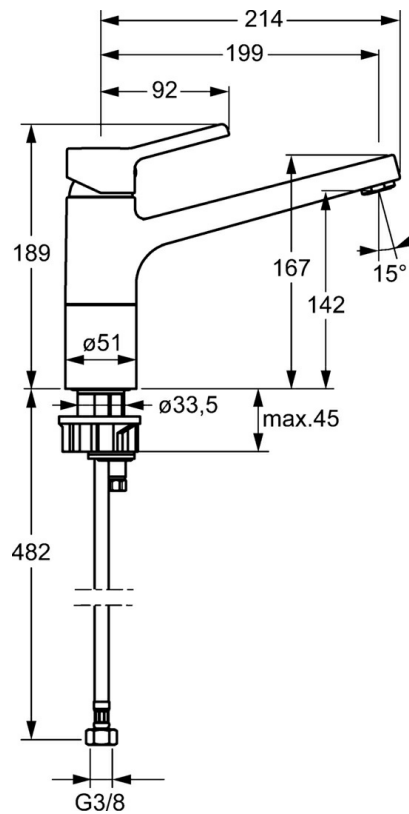

EAN: 4015474261341  
[static.hansa.com/49142203](http://static.hansa.com/49142203)

- Kitchen
- Single-lever
- Deck mounted
- Chrome
- Swivel spout
- Standard aerator
- Single operating lever/handle, Hot/Cold symbols
- Flexible inlet pipes

### Flow properties

Flow-rate at 3 bar **12.0 l/min**

### Technical properties

DN-size (nominal dimension) **DN15**  
 Hot water supply **max. +70°C**  
 Working pressure **0.5-10 bar**  
 Connection size **G3/8**  
 Projection **199 mm**  
 Material **Brass**

### SP49142203

	Name	Code
1	Lever	59913982
1.1	Screw, M5x8, SW2.5	59904755
1.3	Symbol plug Grey	59912112
2	Covering cap, 33x3 mm	59912504
3	Tightening nut, M37x1, AF30 Discontinued	59912111
4	Cartridge, 3.5 Eco	59912324
4	Cartridge, 3.5 Classic	59913075
4.1	Temperature adjustment limiter	59912325
4.3	O-ring, d 28.24x2.62 Discontinued	59912590
4.4	O-ring, d 10.10x1.60 Discontinued	59905072
5.1	Sealing kit	1001264V
5.1	Sealing kit Discontinued	59913968
5.2	Raising socket Discontinued	59913980
5.3	O-ring, d 34x1.5	59913975
5.5	Supporting plate	59910008
5.6	Fixing plate	59904765
5.7	Screw, M8x1, SW13	59904766
5.8	O-ring, d 36.09x d 3.53	59913396
5.9	Flexible pipe, L=550, G3/8-M8x1	59913969
5.10	O-ring, 6x1.4	59913266
5.11	Gasket, 9.5x14.4x2	59912551
5.12	Fixing set	59910749
5.13	Fixing screw, M8x1, L=140	59912474
6	Spout Discontinued	59913978
7	Aerator, M24x1 STD HC A	59902366
N.I.	Key, SW30/34	59912108
N.I.	Washer set Discontinued	59914043