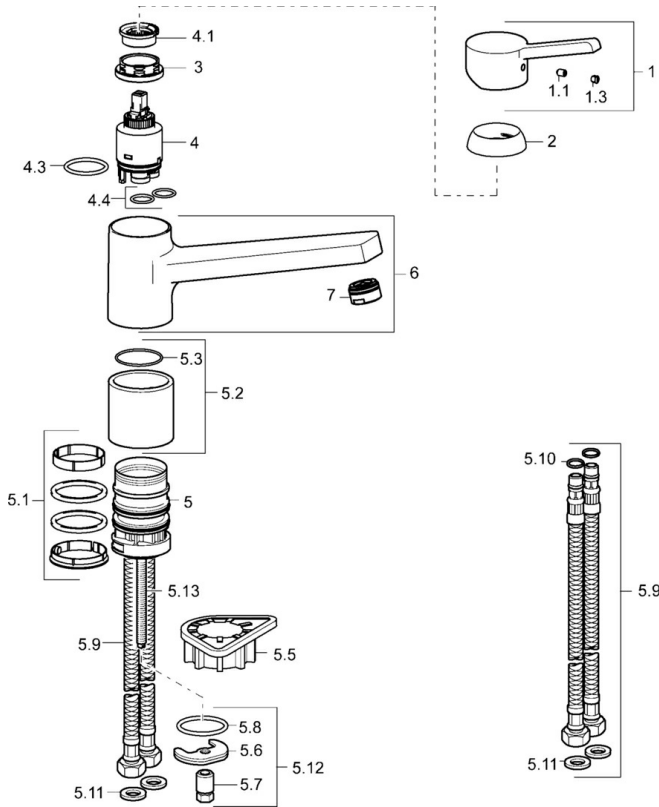

### Technical properties

DN-size (nominal dimension) **DN15**  
 Hot water supply **max. +70°C**  
 Working pressure **0.5-10 bar**  
 Connection size **G3/8**  
 Projection **199 mm**  
 Material **Brass**

## Spare parts

### SP49142203

	Name	Code
1	Lever	59913982
1.1	Screw, M5x8, SW2.5	59904755
1.3	Symbol plug Grey	59912112
2	Covering cap, 33x3 mm	59912504
3	Tightening nut, M37x1, AF30 Discontinued	59912111
4	Cartridge, 3.5 Eco	59912324
4	Cartridge, 3.5 Classic	59913075
4.1	Temperature adjustment limiter	59912325
4.3	O-ring, d 28.24x2.62 Discontinued	59912590
4.4	O-ring, d 10.10x1.60 Discontinued	59905072
5.1	Sealing kit	1001264V
5.1	Sealing kit Discontinued	59913968
5.2	Raising socket Discontinued	59913980
5.3	O-ring, d 34x1.5	59913975
5.5	Supporting plate	59910008
5.6	Fixing plate	59904765
5.7	Screw, M8x1, SW13	59904766
5.8	O-ring, d 36.09x d 3.53	59913396
5.9	Flexible pipe, L=550, G3/8-M8x1	59913969
5.10	O-ring, 6x1.4	59913266
5.11	Gasket, 9.5x14.4x2	59912551
5.12	Fixing set	59910749
5.13	Fixing screw, M8x1, L=140	59912474
6	Spout Discontinued	59913978
7	Aerator, M24x1 STD HC A	59902366
N.I.	Key, SW30/34	59912108
N.I.	Washer set Discontinued	59914043