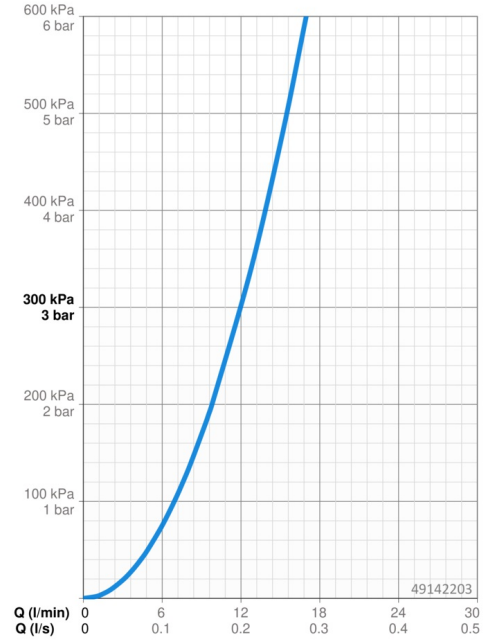

Technical data

Flow properties

Flow-rate at 3 bar **12.0 l/min**

Technical properties

DN-size (nominal dimension) **DN15**
Hot water supply **max. +70°C**
Working pressure **0.5-10 bar**
Connection size **G3/8**
Projection **199 mm**
Material **Brass**

Regulations

EN standard **EN 817**