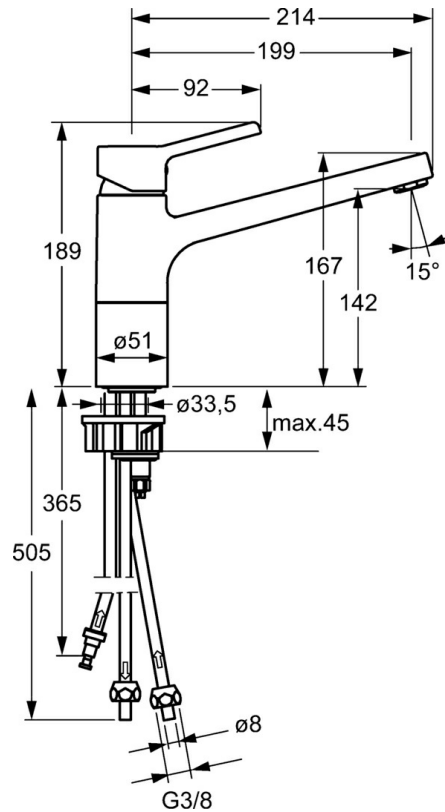

EAN: 4015474268296
static.hansa.com/49121103

- Kitchen
- Single-lever
- Deck mounted
- Chrome
- Swivel spout
- Standard aerator
- Single operating lever/handle, Hot/Cold symbols
- Copper inlet pipes

Technical data

Technical properties

DN-size (nominal dimension)	DN15
Hot water supply	max. +80°C
Working pressure	0.5-5 bar
Projection	199 mm
Material	Brass

Regulations

EN standard	EN 817
-------------	---------------

Spare parts

SP49121103

	Name	Code
1	Lever	59913982
1.1	Screw, M5x8, SW2.5	59904755
1.3	Symbol plug Grey	59912112
2	Covering cap, 33x3 mm	59912504
3	Tightening nut, M37x1, AF30 Discontinued	59912111
4	Cartridge, 3.5 Eco	59912324
4	Cartridge, 3.5 Classic	59913075
4.1	Temperature adjustment limiter	59912325
4.3	O-ring, d 28.24x2.62 Discontinued	59912590
4.4	O-ring, d 10.10x1.60 Discontinued	59905072
5.1	Sealing kit	1001264V
5.1	Sealing kit Discontinued	59913968
5.2	Raising socket Discontinued	59913980
5.3	O-ring, d 34x1.5	59913975
5.5	Supporting plate	59910008
5.6	Fixing plate	59904765
5.7	Screw, M8x1, SW13	59904766
5.8	O-ring, d 36.09x d 3.53	59913396
5.9	Pipe, M8x1, L=560	59912806
5.10	O-ring, 6x1.4	59913266
5.11	Fixing set	59910749
5.12	Fixing screw, M8x1, L=140	59912474
6	Spout Discontinued	59913978
7	Aerator, M24x1 A, low pressure	59902692
7.1	Aerator, M22/24, ND	59901553
9	Fitting nut	59904969
9.1	Sealing kit, 14.9x8.5x1	59902352
9.2	Sealing kit, 10x8	59902272
9.3	Hose	59902151
N.I.	Key, SW30/34	59912108
N.I.	Washer set Discontinued	59914043