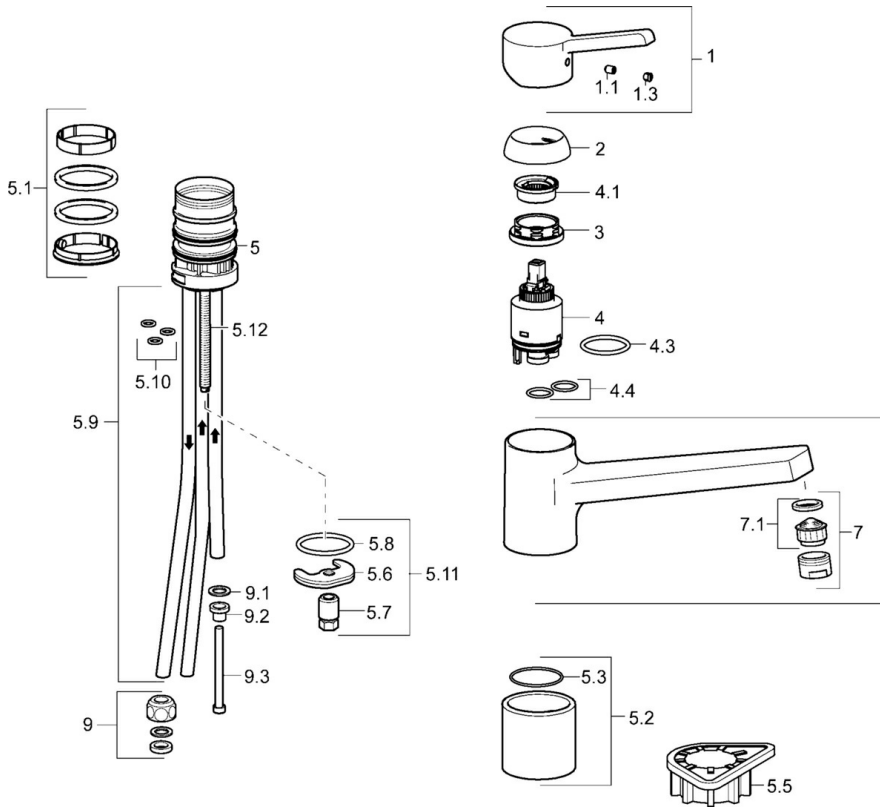

EAN: 4015474268296
static.hansa.com/49121103

- Kitchen
- Single-lever
- Deck mounted
- Chrome
- Swivel spout
- Standard aerator
- Single operating lever/handle, Hot/Cold symbols
- Copper inlet pipes

Technical data

Technical properties

DN-size (nominal dimension)	DN15
Hot water supply	max. +80°C
Working pressure	0.5-5 bar
Projection	199 mm
Material	Brass

Regulations

EN standard	EN 817
-------------	---------------

Spare parts

SP49121103

	Name	Code
1	Lever	59913982
1.1	Screw, M5x8, SW2.5	59904755
1.3	Symbol plug Grey	59912112
2	Covering cap, 33x3 mm	59912504
3	Tightening nut, M37x1, AF30 Discontinued	59912111
4	Cartridge, 3.5 Eco	59912324
4	Cartridge, 3.5 Classic	59913075
4.1	Temperature adjustment limiter	59912325
4.3	O-ring, d 28.24x2.62 Discontinued	59912590
4.4	O-ring, d 10.10x1.60 Discontinued	59905072
5.1	Sealing kit	1001264V
5.1	Sealing kit Discontinued	59913968
5.2	Raising socket Discontinued	59913980
5.3	O-ring, d 34x1.5	59913975
5.5	Supporting plate	59910008
5.6	Fixing plate	59904765
5.7	Screw, M8x1, SW13	59904766
5.8	O-ring, d 36.09x d 3.53	59913396
5.9	Pipe, M8x1, L=560	59912806
5.10	O-ring, 6x1.4	59913266
5.11	Fixing set	59910749
5.12	Fixing screw, M8x1, L=140	59912474
6	Spout Discontinued	59913978
7	Aerator, M24x1 A, low pressure	59902692
7.1	Aerator, M22/24, ND	59901553
9	Fitting nut	59904969
9.1	Sealing kit, 14.9x8.5x1	59902352
9.2	Sealing kit, 10x8	59902272
9.3	Hose	59902151
N.I.	Key, SW30/34	59912108
N.I.	Washer set Discontinued	59914043