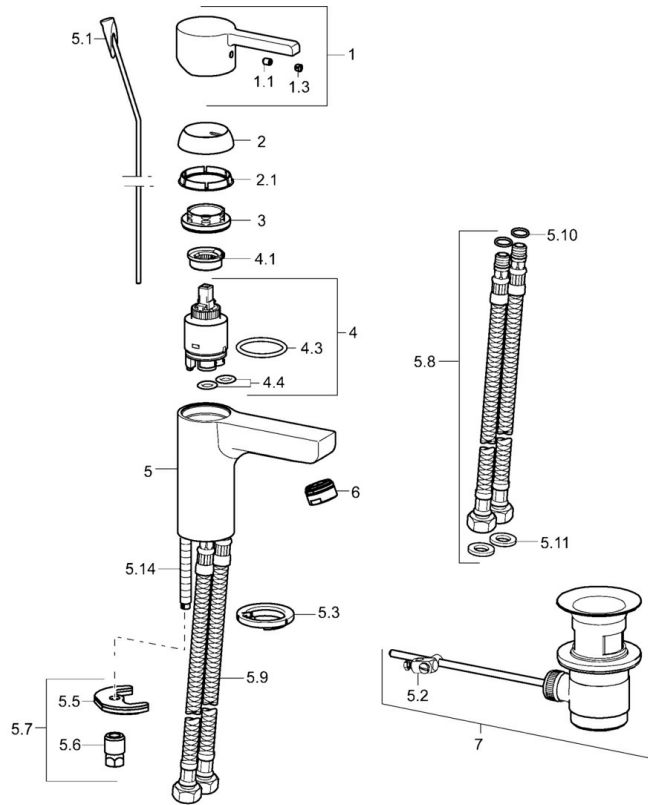

EAN: 4015474254145
static.hansa.com/49092203

- Washbasin
- Single-lever
- Deck mounted
- Chrome
- Fixed spout
- Standard aerator
- Hot/Cold symbols, Single operating lever/handle
- Pop-up waste with draw-rod
- Flexible inlet pipes

Technical data

Technical properties

DN-size (nominal dimension)	DN15
Hot water supply	max. +70°C
Working pressure	0.5-10 bar
Connection size	G3/8
Projection	99 mm
Material	Brass

Regulations

EN standard	EN 817
-------------	---------------

Spare parts

SP49092203

	Name	Code
1	Lever	59913828
1.1	Screw, M5x8, SW2.5	59904755
1.3	Symbol plug Grey	59912112
2	Covering cap, 33x3 mm	59912504
2.1	Gasket, 45x35.5x5.4	59913651
3	Tightening nut, M40x1	1003409V
4	Cartridge, 3.5 Eco	59912324
4	Cartridge, 3.5 Classic	59913075
4.1	Temperature adjustment limiter	59912325
4.3	O-ring, d 28.24x2.62 Discontinued	59912590
4.4	O-ring, d 10.10x1.60 Discontinued	59905072
5.1	Pop-up operating rod	59913652
5.2	Swivel joint	59904624
5.3	Bottom seal	59914591
5.5	Fixing plate	59904765
5.6	Screw, M8x1, SW13	59904766
5.7	Fixing set	59912113
5.8	Flexible pipe, L=430, G3/8-M10x1 RH Discontinued	59913213
5.9	Flexible pipe, L=430, G3/8-M10x1	59912515
5.10	O-ring, d 7.65x1.78	59902337
5.11	Gasket, 9.5x14.4x2	59912551
5.14	Fixing screw, M8x1, L=140	59912474
6	Aerator, M24x1, 6 l/min	59913727
7	Pop-up waste	59904620
N.I.	Key, SW30/34	59912108