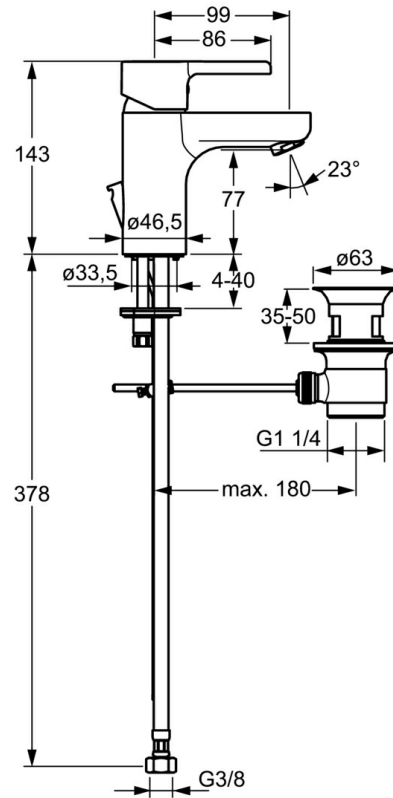

EAN: 4015474254145
static.hansa.com/49092203

- Washbasin
- Single-lever
- Deck mounted
- Chrome
- Fixed spout
- Standard aerator
- Hot/Cold symbols, Single operating lever/handle
- Pop-up waste with draw-rod
- Flexible inlet pipes

Technical data

Technical properties

DN-size (nominal dimension)	DN15
Hot water supply	max. +70°C
Working pressure	0.5-10 bar
Connection size	G3/8
Projection	99 mm
Material	Brass

Regulations

EN standard	EN 817
-------------	---------------

Spare parts

SP49092203

	Name	Code
1	Lever	59913828
1.1	Screw, M5x8, SW2.5	59904755
1.3	Symbol plug Grey	59912112
2	Covering cap, 33x3 mm	59912504
2.1	Gasket, 45x35.5x5.4	59913651
3	Tightening nut, M40x1	1003409V
4	Cartridge, 3.5 Eco	59912324
4	Cartridge, 3.5 Classic	59913075
4.1	Temperature adjustment limiter	59912325
4.3	O-ring, d 28.24x2.62 Discontinued	59912590
4.4	O-ring, d 10.10x1.60 Discontinued	59905072
5.1	Pop-up operating rod	59913652
5.2	Swivel joint	59904624
5.3	Bottom seal	59914591
5.5	Fixing plate	59904765
5.6	Screw, M8x1, SW13	59904766
5.7	Fixing set	59912113
5.8	Flexible pipe, L=430, G3/8-M10x1 RH Discontinued	59913213
5.9	Flexible pipe, L=430, G3/8-M10x1	59912515
5.10	O-ring, d 7.65x1.78	59902337
5.11	Gasket, 9.5x14.4x2	59912551
5.14	Fixing screw, M8x1, L=140	59912474
6	Aerator, M24x1, 6 l/min	59913727
7	Pop-up waste	59904620
N.I.	Key, SW30/34	59912108