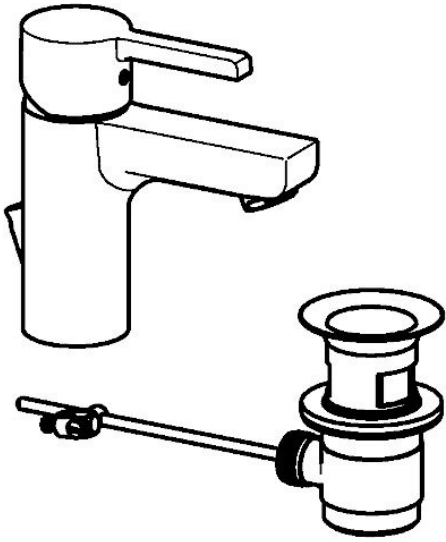

EAN: 4015474254145
static.hansa.com/49092203

- Washbasin
- Single-lever
- Deck mounted
- Chrome
- Fixed spout
- Standard aerator
- Hot/Cold symbols, Single operating lever/handle
- Pop-up waste with draw-rod
- Flexible inlet pipes

Technical data

Technical properties

DN-size (nominal dimension)	DN15
Hot water supply	max. +70°C
Working pressure	0.5-10 bar
Connection size	G3/8
Projection	99 mm
Material	Brass

Regulations

EN standard	EN 817
-------------	---------------

Spare parts

SP49092203

	Name	Code
1	Lever	59913828
1.1	Screw, M5x8, SW2.5	59904755
1.3	Symbol plug Grey	59912112
2	Covering cap, 33x3 mm	59912504
2.1	Gasket, 45x35.5x5.4	59913651
3	Tightening nut, M40x1	1003409V
4	Cartridge, 3.5 Eco	59912324
4	Cartridge, 3.5 Classic	59913075
4.1	Temperature adjustment limiter	59912325
4.3	O-ring, d 28.24x2.62 Discontinued	59912590
4.4	O-ring, d 10.10x1.60 Discontinued	59905072
5.1	Pop-up operating rod	59913652
5.2	Swivel joint	59904624
5.3	Bottom seal	59914591
5.5	Fixing plate	59904765
5.6	Screw, M8x1, SW13	59904766
5.7	Fixing set	59912113
5.8	Flexible pipe, L=430, G3/8-M10x1 RH Discontinued	59913213
5.9	Flexible pipe, L=430, G3/8-M10x1	59912515
5.10	O-ring, d 7.65x1.78	59902337
5.11	Gasket, 9.5x14.4x2	59912551
5.14	Fixing screw, M8x1, L=140	59912474
6	Aerator, M24x1, 6 l/min	59913727
7	Pop-up waste	59904620
N.I.	Key, SW30/34	59912108