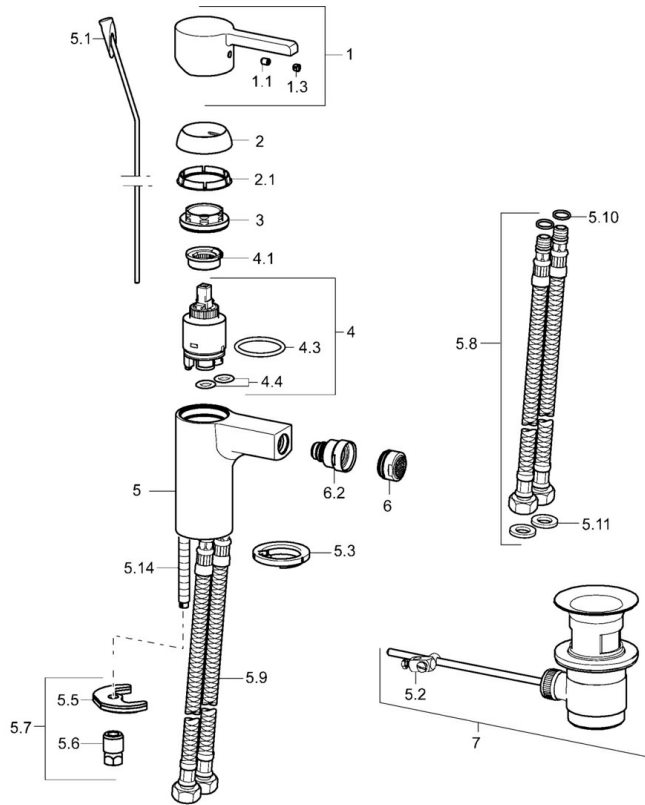

### Technical properties

DN-size (nominal dimension) **DN15**  
 Hot water supply **max. +70°C**  
 Working pressure **0.5-10 bar**  
 Connection size **G3/8**  
 Projection **106 mm**  
 Material **Brass**

## Spare parts

### SP49063203

	Name	Code
1	Lever	59913828
1.1	Screw, M5x8, SW2.5	59904755
1.3	Symbol plug Grey	59912112
2	Covering cap, 33x3 mm	59912504
2.1	Gasket, 45x35.5x5.4	59913651
3	Tightening nut, M40x1	1003409V
4	Cartridge, 3.5 Eco	59912324
4	Cartridge, 3.5 Classic	59913075
4.1	Temperature adjustment limiter	59912325
4.3	O-ring, d 28.24x2.62 Discontinued	59912590
4.4	O-ring, d 10.10x1.60 Discontinued	59905072
5.1	Pop-up operating rod	59913652
5.2	Swivel joint	59904624
5.3	Bottom seal	59914591
5.5	Fixing plate	59904765
5.6	Screw, M8x1, SW13	59904766
5.7	Fixing set	59912113
5.8	Flexible pipe, L=430, G3/8-M10x1 RH Discontinued	59913213
5.9	Flexible pipe, L=430, G3/8-M10x1	59912515
5.10	O-ring, d 7.65x1.78	59902337
5.11	Gasket, 9.5x14.4x2	59912551
5.14	Fixing screw, M8x1, L=140	59912474
6	Aerator, M24x1, 6 l/min	59913727
6.2	Ball joint for bidet faucet	59910952
7	Pop-up waste	59904620
N.I.	Key, SW30/34	59912108