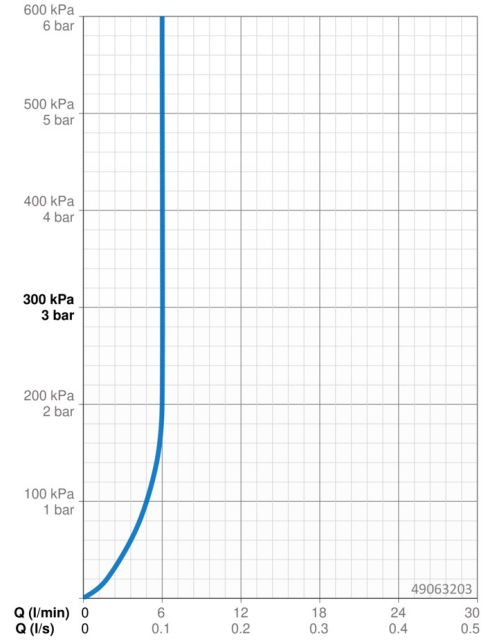

Technical data

Flow properties

Flow-rate at 3 bar (with flow controller) **6.0 l/min**

Technical properties

DN-size (nominal dimension) **DN15**
Hot water supply **max. +70°C**
Working pressure **0.5-10 bar**
Connection size **G3/8**
Projection **106 mm**
Material **Brass**

Regulations

EN standard **EN 817**