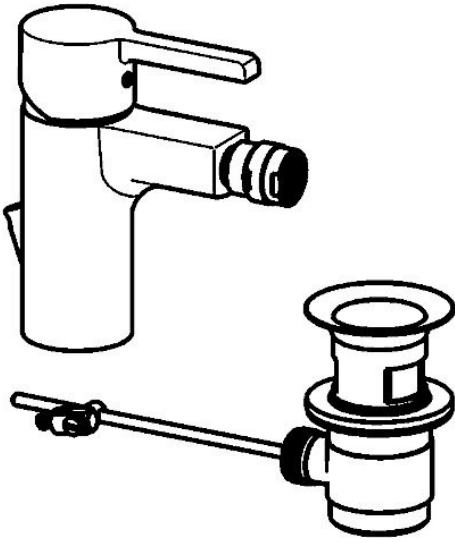

EAN: 4015474254190  
[static.hansa.com/49063203](https://static.hansa.com/49063203)

- Bidet
- Single-lever
- Deck mounted
- Chrome
- Standard aerator
- Single operating lever/handle, Hot/Cold symbols
- Flexible inlet pipes

### Technical properties

DN-size (nominal dimension) **DN15**  
 Hot water supply **max. +70°C**  
 Working pressure **0.5-10 bar**  
 Connection size **G3/8**  
 Projection **106 mm**  
 Material **Brass**

### SP49063203

	Name	Code
1	Lever	59913828
1.1	Screw, M5x8, SW2.5	59904755
1.3	Symbol plug Grey	59912112
2	Covering cap, 33x3 mm	59912504
2.1	Gasket, 45x35.5x5.4	59913651
3	Tightening nut, M40x1	1003409V
4	Cartridge, 3.5 Eco	59912324
4	Cartridge, 3.5 Classic	59913075
4.1	Temperature adjustment limiter	59912325
4.3	O-ring, d 28.24x2.62 Discontinued	59912590
4.4	O-ring, d 10.10x1.60 Discontinued	59905072
5.1	Pop-up operating rod	59913652
5.2	Swivel joint	59904624
5.3	Bottom seal	59914591
5.5	Fixing plate	59904765
5.6	Screw, M8x1, SW13	59904766
5.7	Fixing set	59912113
5.8	Flexible pipe, L=430, G3/8-M10x1 RH Discontinued	59913213
5.9	Flexible pipe, L=430, G3/8-M10x1	59912515
5.10	O-ring, d 7.65x1.78	59902337
5.11	Gasket, 9.5x14.4x2	59912551
5.14	Fixing screw, M8x1, L=140	59912474
6	Aerator, M24x1, 6 l/min	59913727
6.2	Ball joint for bidet faucet	59910952
7	Pop-up waste	59904620
N.I.	Key, SW30/34	59912108