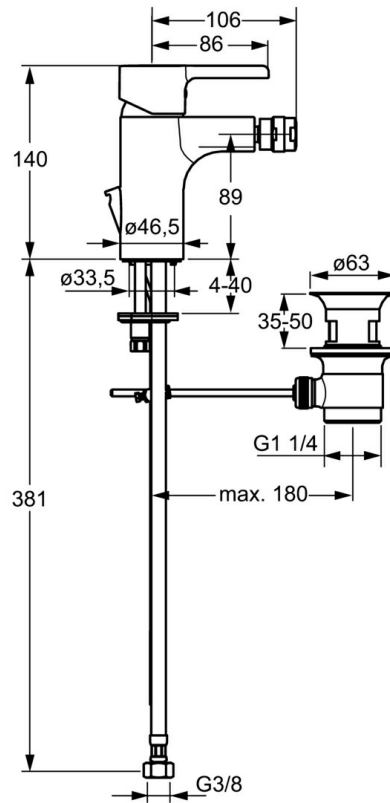

EAN: 4015474254190  
[static.hansa.com/49063203](https://static.hansa.com/49063203)

- Bidet
- Single-lever
- Deck mounted
- Chrome
- Standard aerator
- Single operating lever/handle, Hot/Cold symbols
- Flexible inlet pipes

### Flow properties

Flow-rate at 3 bar (with flow controller) **6.0 l/min**

### Technical properties

DN-size (nominal dimension) **DN15**  
 Hot water supply **max. +70°C**  
 Working pressure **0.5-10 bar**  
 Connection size **G3/8**  
 Projection **106 mm**  
 Material **Brass**

### SP49063203

	Name	Code
1	Lever	59913828
1.1	Screw, M5x8, SW2.5	59904755
1.3	Symbol plug Grey	59912112
2	Covering cap, 33x3 mm	59912504
2.1	Gasket, 45x35.5x5.4	59913651
3	Tightening nut, M40x1	1003409V
4	Cartridge, 3.5 Eco	59912324
4	Cartridge, 3.5 Classic	59913075
4.1	Temperature adjustment limiter	59912325
4.3	O-ring, d 28.24x2.62 Discontinued	59912590
4.4	O-ring, d 10.10x1.60 Discontinued	59905072
5.1	Pop-up operating rod	59913652
5.2	Swivel joint	59904624
5.3	Bottom seal	59914591
5.5	Fixing plate	59904765
5.6	Screw, M8x1, SW13	59904766
5.7	Fixing set	59912113
5.8	Flexible pipe, L=430, G3/8-M10x1 RH Discontinued	59913213
5.9	Flexible pipe, L=430, G3/8-M10x1	59912515
5.10	O-ring, d 7.65x1.78	59902337
5.11	Gasket, 9.5x14.4x2	59912551
5.14	Fixing screw, M8x1, L=140	59912474
6	Aerator, M24x1, 6 l/min	59913727
6.2	Ball joint for bidet faucet	59910952
7	Pop-up waste	59904620
N.I.	Key, SW30/34	59912108