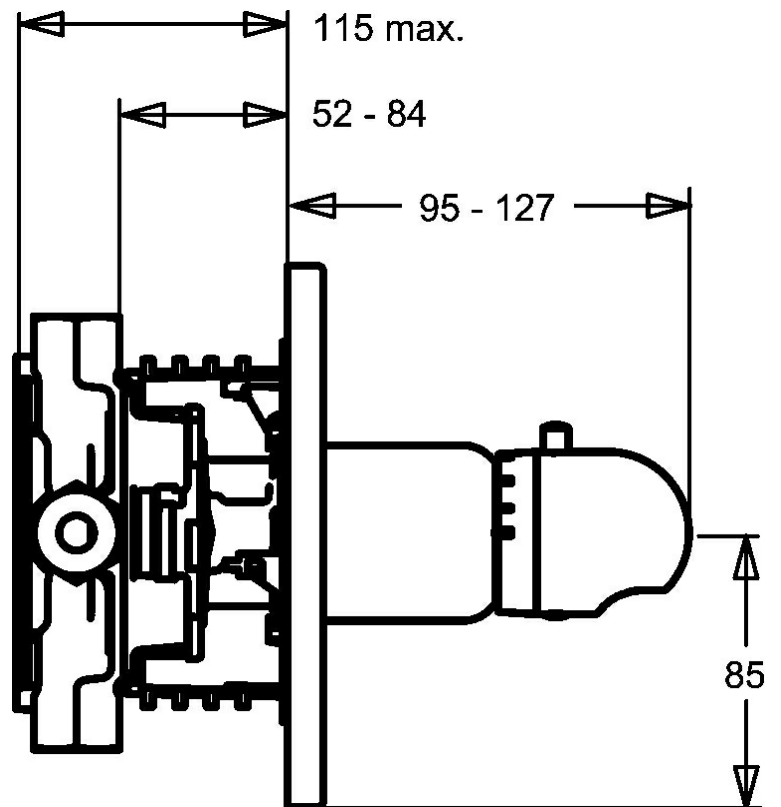

EAN: 4015474147461  
[static.hansa.com/48659545](https://static.hansa.com/48659545)

- Shower solutions
- Thermostatic, Trim Kit
- Concealed wall mounting
- Chrome
- Temperature control handle
- Thermostatic cartridge for automatic temperature control, Non-return valve(s)
- Round rosette

## Technical data

### Technical properties

Hot water supply	<b>max. +80°C</b>
Working pressure	<b>1-10 bar</b>
Backflow prevention (EN1717)	<b>EB</b>

### SP48659045

	Name	Code
2	Cover flange, d 56 mm	59913078
2	Cover flange, d 170/56 mm Discontinued	59912928
2	Cover flange, d 135 / d 56 mm Discontinued	59912882
2.1	Covering cap Discontinued	59912891
2.2	Retaining ring	59912892
2.3	Screw, M5x25	59912881
2.5	Rubber gasket	59913045
2.7	Fixing part	59912888
2.9	Fixing plate	59913034
2.10	Screw, M4.5x80	59912890
3	Temperature control handle	59910304
3	Temperature control handle Chrome/Satin Discontinued	59910305
3.1	Screw, M6x9.5	59901609
3.2	Plug Chrome/Satin Discontinued	59911917
3.2	Cover plug	59911840
6	Thermostatic cartridge, H/C reversed	59911527
6	Thermostatic cartridge	59911525
6.1	O-ring, d 26x2	59911081
6.2	Eye screw, M34x1, AF36	59912988
7	Functional unit Discontinued	59912903
7.1	Blind nut	59912984
7.3	Non-return valve	59905714
7.4	Connection nipple, (2014-)	59913885
7.5	O-ring, d 14x2	59912982
7.6	Ring	59912989
7.7	O-ring, 50.52x1.78	59906841
N.I.	Rebound pin	59912005
N.I.	Raising kit, 20 mm	59912754