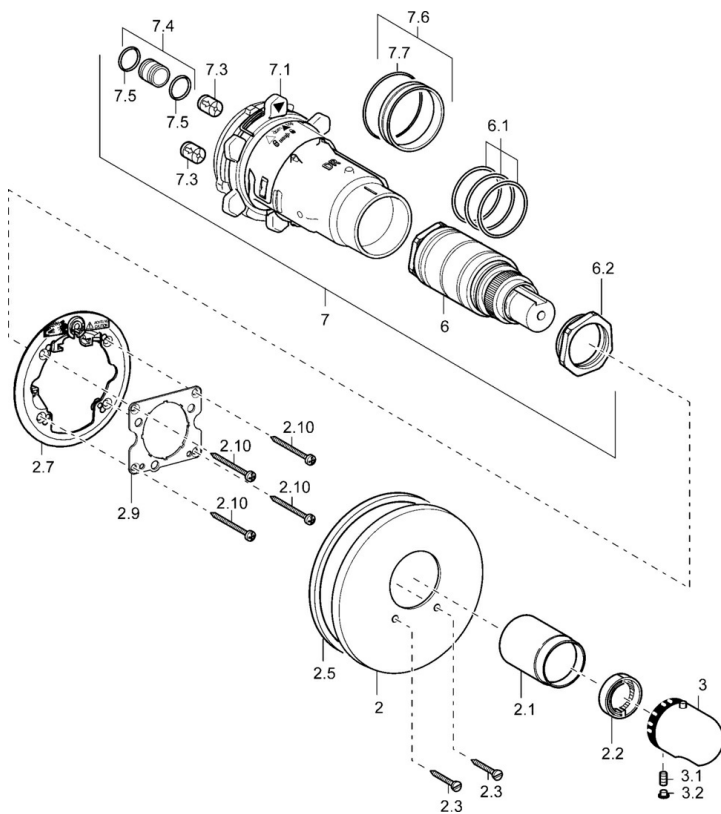

EAN: 4015474147461  
[static.hansa.com/48659545](https://static.hansa.com/48659545)

- Shower solutions
- Thermostatic, Trim Kit
- Concealed wall mounting
- Chrome
- Temperature control handle
- Thermostatic cartridge for automatic temperature control, Non-return valve(s)
- Round rosette

## Technical data

### Technical properties

Hot water supply	<b>max. +80°C</b>
Working pressure	<b>1-10 bar</b>
Backflow prevention (EN1717)	<b>EB</b>

### SP48659045

	Name	Code
2	Cover flange, d 56 mm	59913078
2	Cover flange, d 170/56 mm Discontinued	59912928
2	Cover flange, d 135 / d 56 mm Discontinued	59912882
2.1	Covering cap Discontinued	59912891
2.2	Retaining ring	59912892
2.3	Screw, M5x25	59912881
2.5	Rubber gasket	59913045
2.7	Fixing part	59912888
2.9	Fixing plate	59913034
2.10	Screw, M4.5x80	59912890
3	Temperature control handle	59910304
3	Temperature control handle Chrome/Satin Discontinued	59910305
3.1	Screw, M6x9.5	59901609
3.2	Plug Chrome/Satin Discontinued	59911917
3.2	Cover plug	59911840
6	Thermostatic cartridge, H/C reversed	59911527
6	Thermostatic cartridge	59911525
6.1	O-ring, d 26x2	59911081
6.2	Eye screw, M34x1, AF36	59912988
7	Functional unit Discontinued	59912903
7.1	Blind nut	59912984
7.3	Non-return valve	59905714
7.4	Connection nipple, (2014-)	59913885
7.5	O-ring, d 14x2	59912982
7.6	Ring	59912989
7.7	O-ring, 50.52x1.78	59906841
N.I.	Rebound pin	59912005
N.I.	Raising kit, 20 mm	59912754