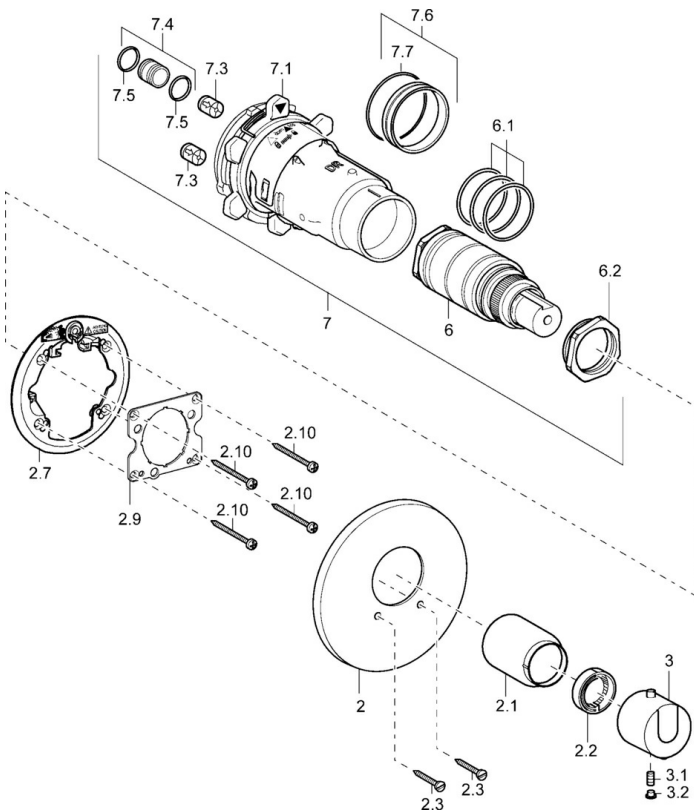

EAN: 4015474114845
static.hansa.com/48659001

- Shower solutions
- Thermostatic, Trim Kit
- Concealed wall mounting
- Chrome
- Temperature control handle
- Thermostatic cartridge for automatic temperature control, Non-return valve(s)
- Round rosette

Technical data

Technical properties

Hot water supply	max. +80°C
Working pressure	1-10 bar
Backflow prevention (EN1717)	EB

Regulations

EN standard	EN 1111
-------------	---------

Spare parts

SP48659001

	Name	Code
2	Cover flange, d 135 / d 56 mm Discontinued	59912882
2	Cover flange, d 56 mm	59913078
2.1	Covering cap Discontinued	59912891
2.2	Retaining ring	59912892
2.3	Screw, M5x25	59912881
2.7	Fixing part	59912888
2.9	Fixing plate	59913034
2.10	Screw, M4.5x80	59912890
3	Temperature control handle Discontinued	59912796
3.1	Screw, M6x9.5	59901609
3.2	Cover plug	59911840
6	Thermostatic cartridge, H/C reversed	59911527
6	Thermostatic cartridge	59911525
6.1	O-ring, d 26x2	59911081
6.2	Eye screw, M34x1, AF36	59912988
7	Functional unit Discontinued	59912903
7.1	Blind nut	59912984
7.3	Non-return valve	59905714
7.4	Connection nipple, (2014-)	59913885
7.5	O-ring, d 14x2	59912982
7.6	Ring	59912989
7.7	O-ring, 50.52x1.78	59906841
N.I.	Raising kit, 20 mm	59912754