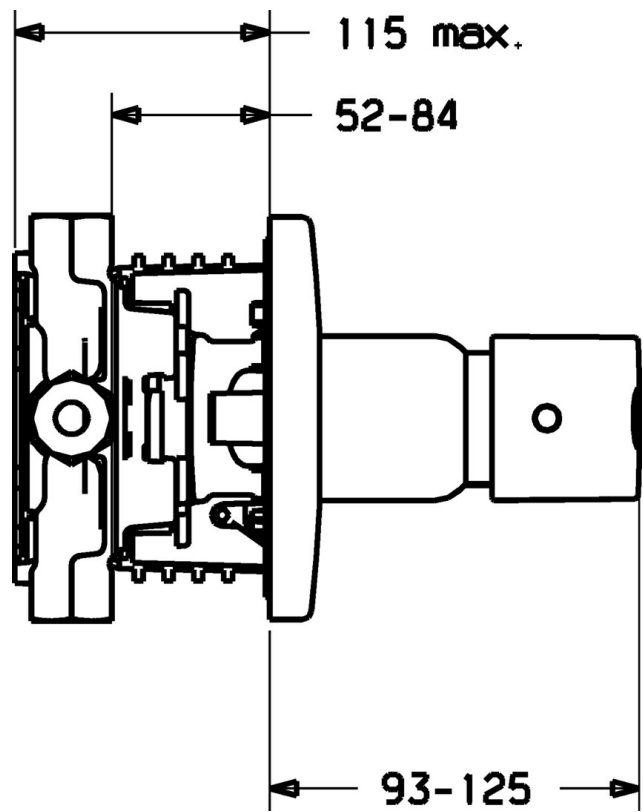

EAN: 4015474114845
static.hansa.com/48659001

- Shower solutions
- Thermostatic, Trim Kit
- Concealed wall mounting
- Chrome
- Temperature control handle
- Thermostatic cartridge for automatic temperature control, Non-return valve(s)
- Round rosette

Technical data

Technical properties

Hot water supply	max. +80°C
Working pressure	1-10 bar
Backflow prevention (EN1717)	EB

Regulations

EN standard	EN 1111
-------------	---------

Spare parts

SP48659001

	Name	Code
2	Cover flange, d 135 / d 56 mm Discontinued	59912882
2	Cover flange, d 56 mm	59913078
2.1	Covering cap Discontinued	59912891
2.2	Retaining ring	59912892
2.3	Screw, M5x25	59912881
2.7	Fixing part	59912888
2.9	Fixing plate	59913034
2.10	Screw, M4.5x80	59912890
3	Temperature control handle Discontinued	59912796
3.1	Screw, M6x9.5	59901609
3.2	Cover plug	59911840
6	Thermostatic cartridge, H/C reversed	59911527
6	Thermostatic cartridge	59911525
6.1	O-ring, d 26x2	59911081
6.2	Eye screw, M34x1, AF36	59912988
7	Functional unit Discontinued	59912903
7.1	Blind nut	59912984
7.3	Non-return valve	59905714
7.4	Connection nipple, (2014-)	59913885
7.5	O-ring, d 14x2	59912982
7.6	Ring	59912989
7.7	O-ring, 50.52x1.78	59906841
N.I.	Raising kit, 20 mm	59912754