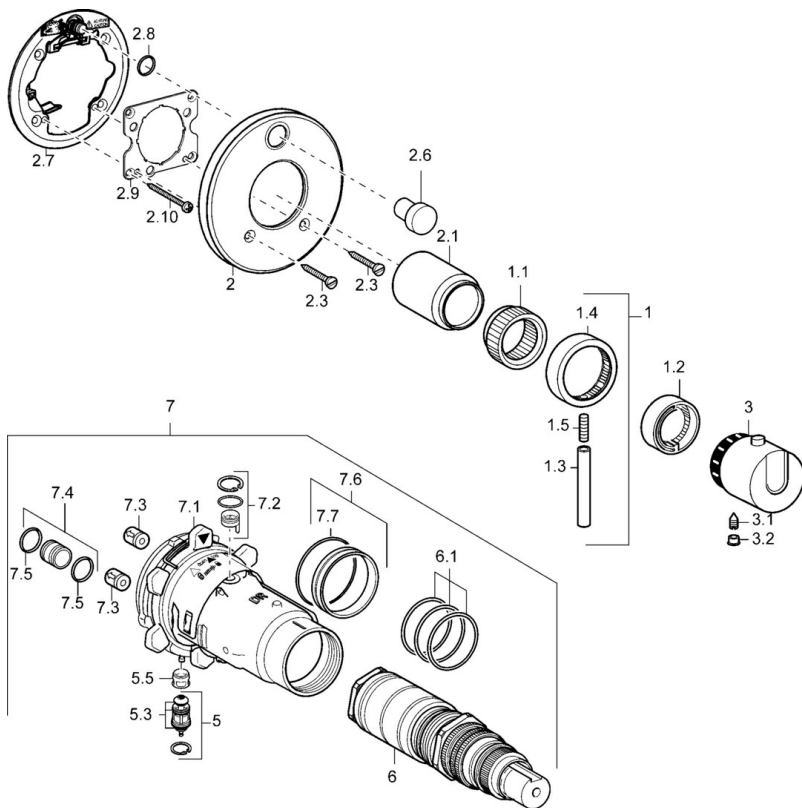

EAN: 4015474115064
static.hansa.com/48643001

- Bath tub & Shower
- Thermostatic, Trim Kit
- Concealed wall mounting
- Chrome
- Temperature control handle, Flow control handle
- Thermostatic cartridge for automatic temperature control, Non-return valve(s)
- Round rosette

Technical data

Technical properties

Hot water supply	max. +80°C
Working pressure	1-10 bar
Backflow prevention (EN1717)	EB

Regulations

EN standard	EN 1111
-------------	----------------

Spare parts

SP48643001

	Name	Code
1	Lever Discontinued	59912941
1.1	Adapter	59912894
1.2	Temperature adjustment limiter	59912893
1.3	Lever, 80 mm	59912128
1.4	Flow control handle	59912130
1.5	Screw, M6x20	59911228
2	Cover plate Discontinued	59912883
2	Cover plate, d 170 mm Discontinued	59913077
2.1	Covering cap Discontinued	59912896
2.3	Screw, M5x25	59912881
2.6	Snap	59912926
2.6	Push button Discontinued	59912884
2.7	Diverter Discontinued	59913036
2.8	O-ring, d 7.65x1.78	59902337
2.9	Fixing plate	59913034
2.10	Screw, M4.5x80	59912890
3	Temperature control handle Discontinued	59912796
3.1	Screw, M6x9.5	59901609
3.2	Cover plug	59911840
5	Diverter	59912985
5.3	Sealing kit Discontinued	59912997
5.5	Seat	59912229
6	Thermostatic cartridge, 1/2" Varox	59912843
6.1	O-ring, d 26x2	59911081
7	Functional unit, H/C reversed Discontinued	59912979
7	Functional unit Discontinued	59912906
7.1	Blind nut	59912984
7.2	Back-pressure valve	59912990
7.3	Non-return valve	59905714
7.4	Connection nipple, (2014-)	59913885
7.5	O-ring, d 14x2	59912982
7.6	Ring	59912989
7.7	O-ring, 50.52x1.78	59906841
N.I.	Raising kit, 20 mm	59912754