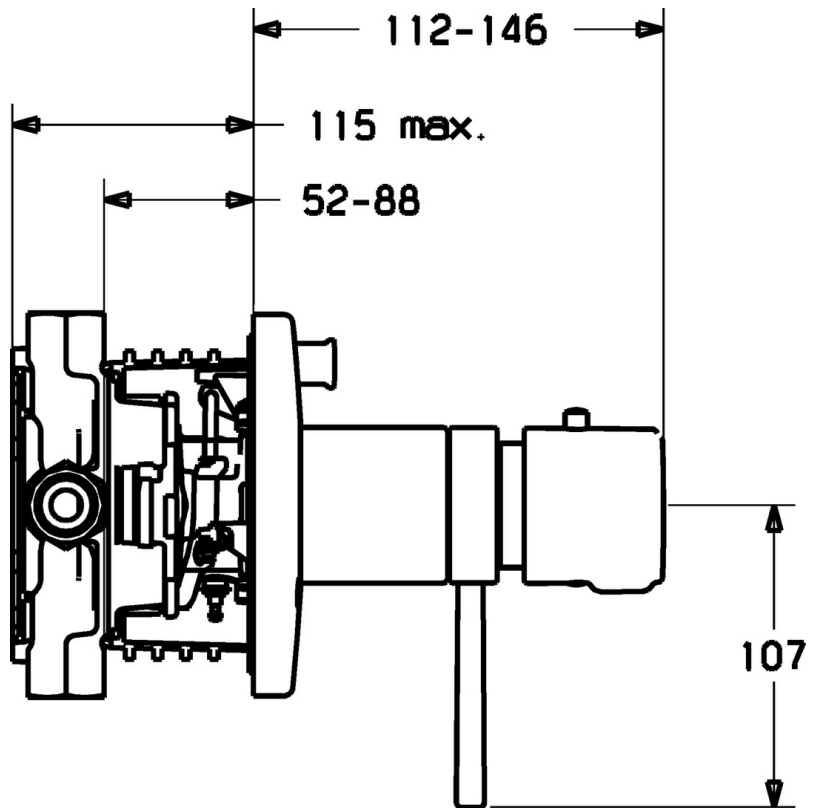

EAN: 4015474115064
static.hansa.com/48643001

- Bath tub & Shower
- Thermostatic, Trim Kit
- Concealed wall mounting
- Chrome
- Temperature control handle, Flow control handle
- Thermostatic cartridge for automatic temperature control, Non-return valve(s)
- Round rosette

Technical data

Technical properties

Hot water supply	max. +80°C
Working pressure	1-10 bar
Backflow prevention (EN1717)	EB

Regulations

EN standard	EN 1111
-------------	----------------

Spare parts

SP48643001

	Name	Code
1	Lever Discontinued	59912941
1.1	Adapter	59912894
1.2	Temperature adjustment limiter	59912893
1.3	Lever, 80 mm	59912128
1.4	Flow control handle	59912130
1.5	Screw, M6x20	59911228
2	Cover plate Discontinued	59912883
2	Cover plate, d 170 mm Discontinued	59913077
2.1	Covering cap Discontinued	59912896
2.3	Screw, M5x25	59912881
2.6	Snap	59912926
2.6	Push button Discontinued	59912884
2.7	Diverter Discontinued	59913036
2.8	O-ring, d 7.65x1.78	59902337
2.9	Fixing plate	59913034
2.10	Screw, M4.5x80	59912890
3	Temperature control handle Discontinued	59912796
3.1	Screw, M6x9.5	59901609
3.2	Cover plug	59911840
5	Diverter	59912985
5.3	Sealing kit Discontinued	59912997
5.5	Seat	59912229
6	Thermostatic cartridge, 1/2" Varox	59912843
6.1	O-ring, d 26x2	59911081
7	Functional unit, H/C reversed Discontinued	59912979
7	Functional unit Discontinued	59912906
7.1	Blind nut	59912984
7.2	Back-pressure valve	59912990
7.3	Non-return valve	59905714
7.4	Connection nipple, (2014-)	59913885
7.5	O-ring, d 14x2	59912982
7.6	Ring	59912989
7.7	O-ring, 50.52x1.78	59906841
N.I.	Raising kit, 20 mm	59912754