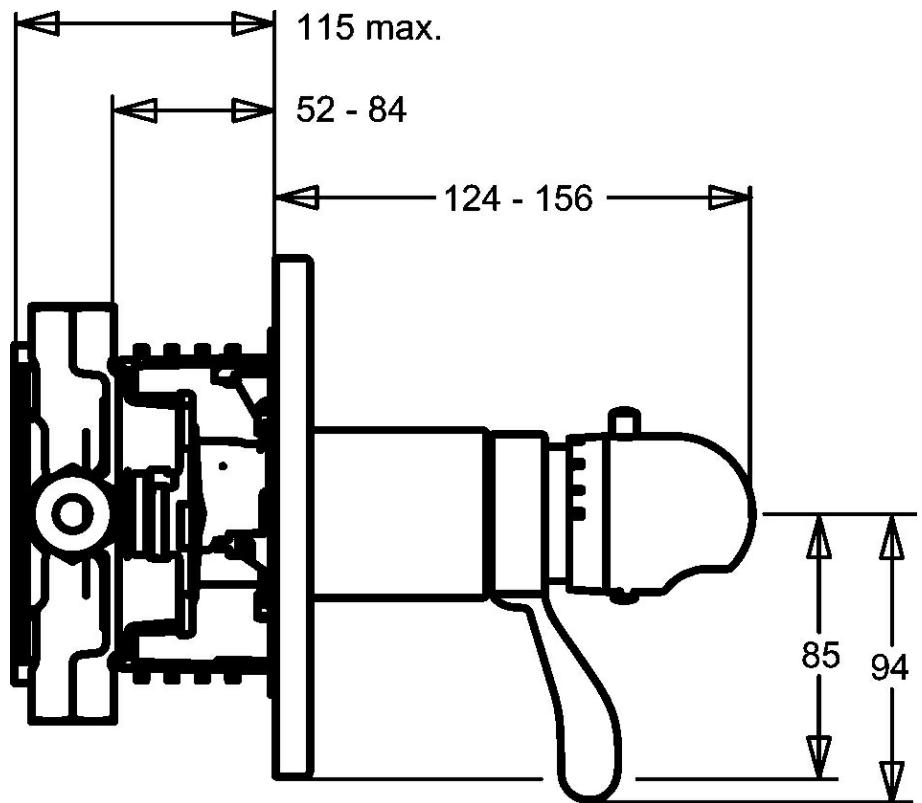

EAN: 4015474147485
static.hansa.com/48639545

- Shower solutions
- Trim Kit
- Concealed wall mounting
- Chrome
- Temperature control handle
- Thermostatic cartridge for automatic temperature control

Technical data

Technical properties

Hot water supply	max. +80°C
Working pressure	0.5-10 bar

Spare parts

SP48639045

	Name	Code
1	Lever	59912895
1.1	Adapter	59912894
1.2	Temperature adjustment limiter	59912893
1.3	Screw, M6x16, SW2.5	59911727
2	Cover flange, d 56 mm	59913078
2	Cover flange, d 170/56 mm Discontinued	59912928
2	Cover flange, d 135 / d 56 mm Discontinued	59912882
2.1	Covering cap Discontinued	59912896
2.3	Screw, M5x25	59912881
2.5	Rubber gasket	59913045
2.7	Fixing part	59912888
2.9	Fixing plate	59913034
2.10	Screw, M4.5x80	59912890
3	Temperature control handle	59910304
3	Temperature control handle Chrome/Satin Discontinued	59910305
3.1	Screw, M6x9.5	59901609
3.2	Plug Chrome/Satin Discontinued	59911917
3.2	Cover plug	59911840
5.6	Plug	59912981
6	Thermostatic cartridge, 1/2" Varox	59912843
6.1	O-ring, d 26x2	59911081
7	Functional unit, H/C reversed Discontinued	59912979
7	Functional unit Discontinued	59912904
7.1	Blind nut	59912984
7.4	Connection nipple, (2014-)	59913885
7.5	O-ring, d 14x2	59912982
7.6	Ring	59912989
7.7	O-ring, 50.52x1.78	59906841
N.I.	Rebound pin	59912005
N.I.	Raising kit, 20 mm	59912754