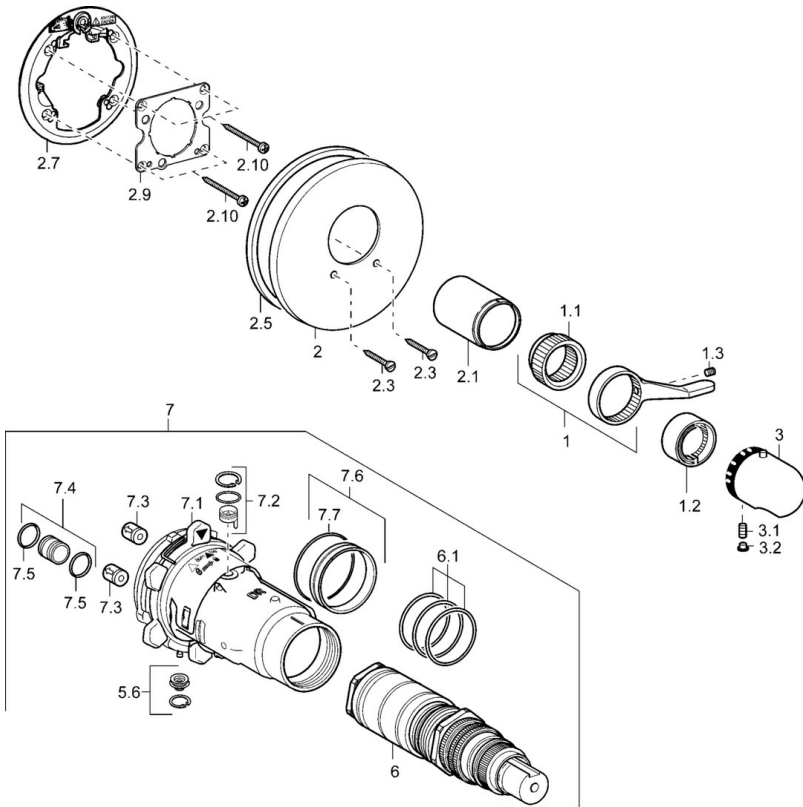

EAN: 4015474147485
static.hansa.com/48639545

- Shower solutions
- Trim Kit
- Concealed wall mounting
- Chrome
- Temperature control handle
- Thermostatic cartridge for automatic temperature control

Technical data

Technical properties

Hot water supply	max. +80°C
Working pressure	0.5-10 bar

Spare parts

SP48639045

	Name	Code
1	Lever	59912895
1.1	Adapter	59912894
1.2	Temperature adjustment limiter	59912893
1.3	Screw, M6x16, SW2.5	59911727
2	Cover flange, d 56 mm	59913078
2	Cover flange, d 170/56 mm Discontinued	59912928
2	Cover flange, d 135 / d 56 mm Discontinued	59912882
2.1	Covering cap Discontinued	59912896
2.3	Screw, M5x25	59912881
2.5	Rubber gasket	59913045
2.7	Fixing part	59912888
2.9	Fixing plate	59913034
2.10	Screw, M4.5x80	59912890
3	Temperature control handle	59910304
3	Temperature control handle Chrome/Satin Discontinued	59910305
3.1	Screw, M6x9.5	59901609
3.2	Plug Chrome/Satin Discontinued	59911917
3.2	Cover plug	59911840
5.6	Plug	59912981
6	Thermostatic cartridge, 1/2" Varox	59912843
6.1	O-ring, d 26x2	59911081
7	Functional unit, H/C reversed Discontinued	59912979
7	Functional unit Discontinued	59912904
7.1	Blind nut	59912984
7.4	Connection nipple, (2014-)	59913885
7.5	O-ring, d 14x2	59912982
7.6	Ring	59912989
7.7	O-ring, 50.52x1.78	59906841
N.I.	Rebound pin	59912005
N.I.	Raising kit, 20 mm	59912754