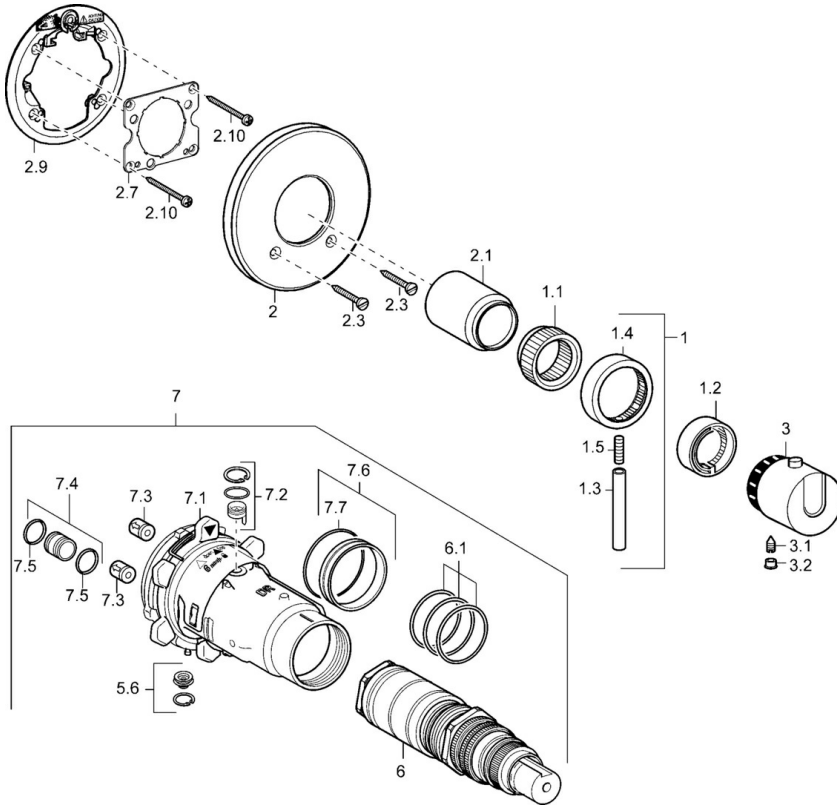

EAN: 4015474147201
static.hansa.com/48639501

- Shower solutions
- Thermostatic, Trim Kit
- Concealed wall mounting
- Chrome
- Temperature control handle, Flow control handle
- Thermostatic cartridge for automatic temperature control
- Round rosette

Technical data

Technical properties

Hot water supply	max. +80°C
Working pressure	1-10 bar

Regulations

EN standard	EN 1111
-------------	---------

Spare parts

SP48639001

	Name	Code
1	Lever Discontinued	59912941
1.1	Adapter	59912894
1.2	Temperature adjustment limiter	59912893
1.3	Lever, 80 mm	59912128
1.4	Flow control handle	59912130
1.5	Screw, M6x20	59911228
2	Cover flange, d 135 / d 56 mm Discontinued	59912882
2	Cover flange, d 56 mm	59913078
2.1	Covering cap Discontinued	59912896
2.3	Screw, M5x25	59912881
2.7	Fixing sleeve Discontinued	59913035
2.9	Fixing plate	59913034
2.10	Screw, M4.5x80	59912890
3	Temperature control handle Discontinued	59912796
3.1	Screw, M6x9.5	59901609
3.2	Cover plug	59911840
5.6	Plug	59912981
6	Thermostatic cartridge, 1/2" Varox	59912843
6.1	O-ring, d 26x2	59911081
7	Functional unit, H/C reversed Discontinued	59912979
7	Functional unit Discontinued	59912904
7.1	Blind nut	59912984
7.3	Non-return valve	59905714
7.4	Connection nipple, (2014-)	59913885
7.5	O-ring, d 14x2	59912982
7.6	Ring	59912989
7.7	O-ring, 50.52x1.78	59906841
N.I.	Raising kit, 20 mm	59912754