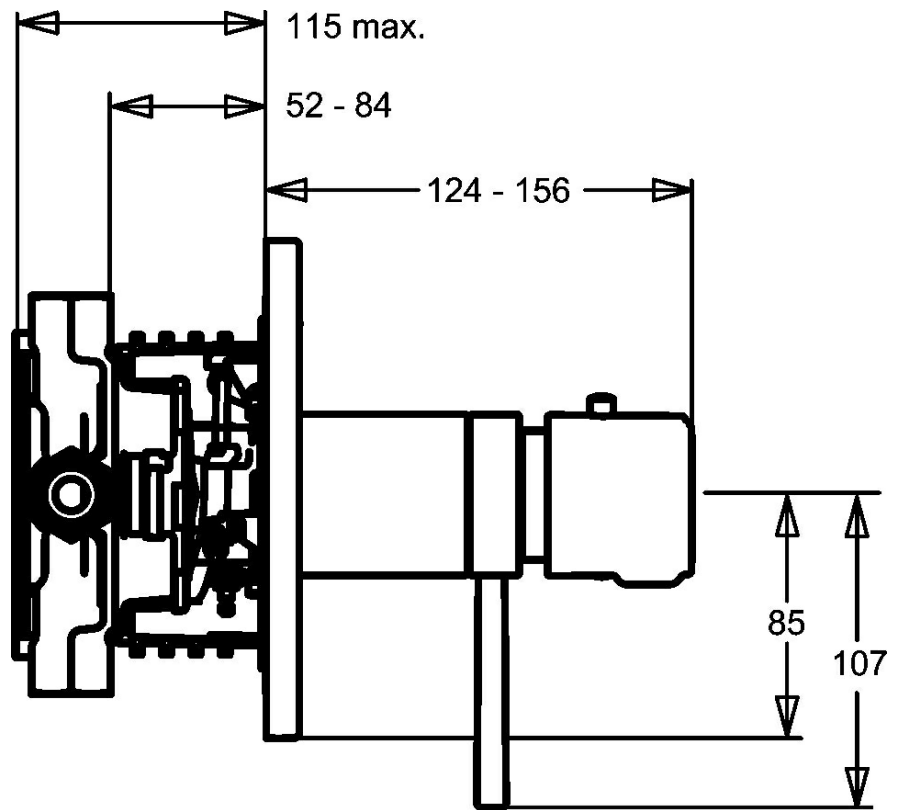

EAN: 4015474147201
static.hansa.com/48639501

- Shower solutions
- Thermostatic, Trim Kit
- Concealed wall mounting
- Chrome
- Temperature control handle, Flow control handle
- Thermostatic cartridge for automatic temperature control
- Round rosette

Technical data

Technical properties

Hot water supply	max. +80°C
Working pressure	1-10 bar

Regulations

EN standard	EN 1111
-------------	---------

Spare parts

SP48639001

	Name	Code
1	Lever Discontinued	59912941
1.1	Adapter	59912894
1.2	Temperature adjustment limiter	59912893
1.3	Lever, 80 mm	59912128
1.4	Flow control handle	59912130
1.5	Screw, M6x20	59911228
2	Cover flange, d 135 / d 56 mm Discontinued	59912882
2	Cover flange, d 56 mm	59913078
2.1	Covering cap Discontinued	59912896
2.3	Screw, M5x25	59912881
2.7	Fixing sleeve Discontinued	59913035
2.9	Fixing plate	59913034
2.10	Screw, M4.5x80	59912890
3	Temperature control handle Discontinued	59912796
3.1	Screw, M6x9.5	59901609
3.2	Cover plug	59911840
5.6	Plug	59912981
6	Thermostatic cartridge, 1/2" Varox	59912843
6.1	O-ring, d 26x2	59911081
7	Functional unit, H/C reversed Discontinued	59912979
7	Functional unit Discontinued	59912904
7.1	Blind nut	59912984
7.3	Non-return valve	59905714
7.4	Connection nipple, (2014-)	59913885
7.5	O-ring, d 14x2	59912982
7.6	Ring	59912989
7.7	O-ring, 50.52x1.78	59906841
N.I.	Raising kit, 20 mm	59912754