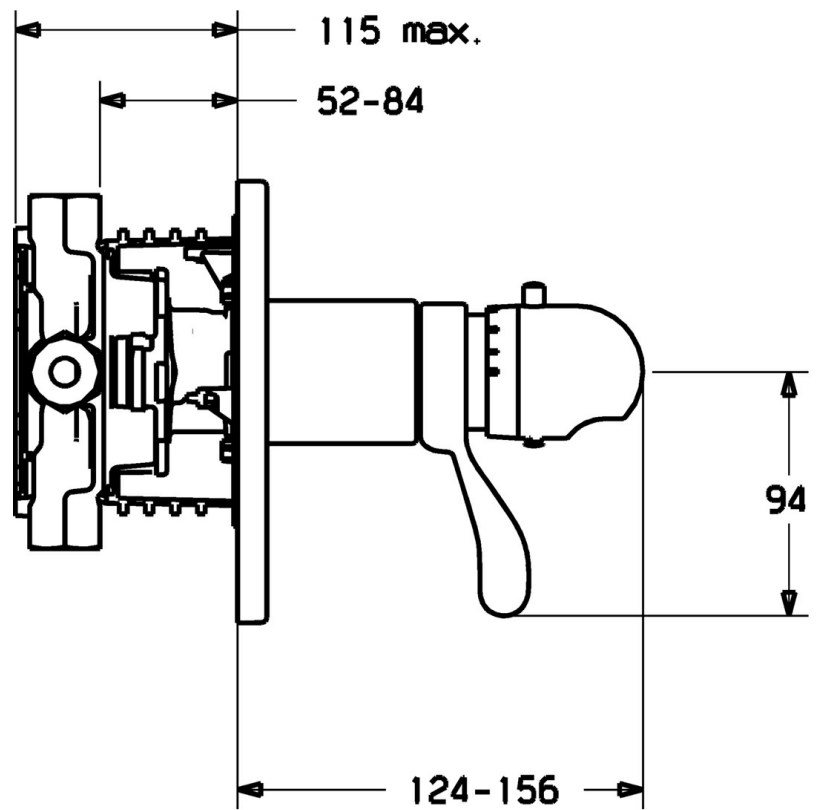

EAN: 4015474112971  
[static.hansa.com/48639045](https://static.hansa.com/48639045)

- Shower solutions
- Thermostatic, Trim Kit
- Concealed wall mounting
- Chrome
- Temperature control handle
- Thermostatic cartridge for automatic temperature control
- Round rosette

## Technical data

### Technical properties

Hot water supply	max. +80°C
Working pressure	1-10 bar

### SP48639045

	Name	Code
1	Lever	59912895
1.1	Adapter	59912894
1.2	Temperature adjustment limiter	59912893
1.3	Screw, M6x16, SW2.5	59911727
2	Cover flange, d 56 mm	59913078
2	Cover flange, d 170/56 mm Discontinued	59912928
2	Cover flange, d 135 / d 56 mm Discontinued	59912882
2.1	Covering cap Discontinued	59912896
2.3	Screw, M5x25	59912881
2.5	Rubber gasket	59913045
2.7	Fixing part	59912888
2.9	Fixing plate	59913034
2.10	Screw, M4.5x80	59912890
3	Temperature control handle	59910304
3	Temperature control handle Chrome/Satin Discontinued	59910305
3.1	Screw, M6x9.5	59901609
3.2	Plug Chrome/Satin Discontinued	59911917
3.2	Cover plug	59911840
5.6	Plug	59912981
6	Thermostatic cartridge, 1/2" Varox	59912843
6.1	O-ring, d 26x2	59911081
7	Functional unit, H/C reversed Discontinued	59912979
7	Functional unit Discontinued	59912904
7.1	Blind nut	59912984
7.4	Connection nipple, (2014-)	59913885
7.5	O-ring, d 14x2	59912982
7.6	Ring	59912989
7.7	O-ring, 50.52x1.78	59906841
N.I.	Rebound pin	59912005
N.I.	Raising kit, 20 mm	59912754