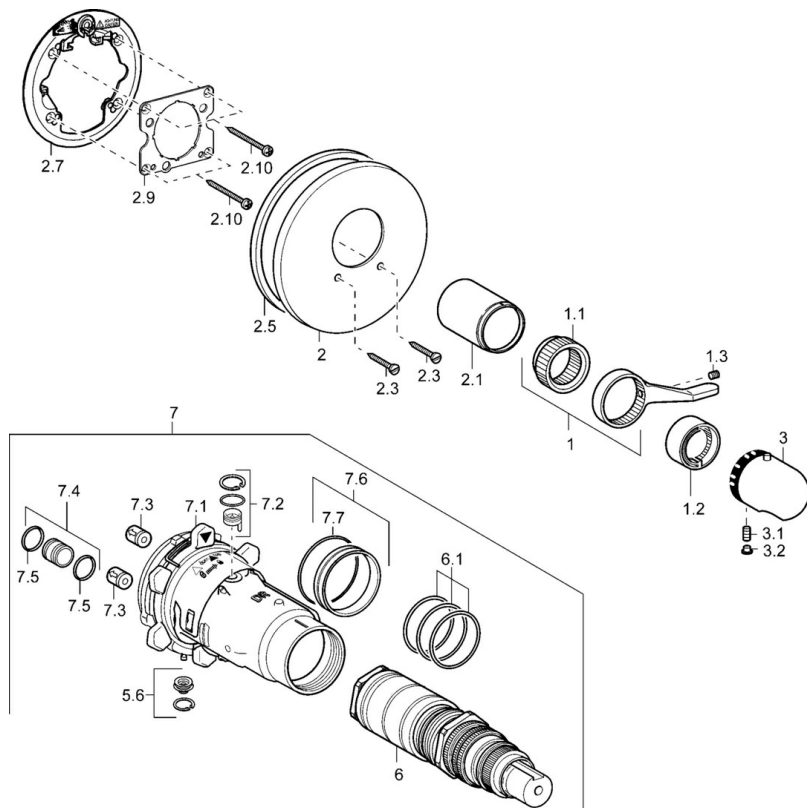

EAN: 4015474112971  
[static.hansa.com/48639045](https://static.hansa.com/48639045)

- Shower solutions
- Thermostatic, Trim Kit
- Concealed wall mounting
- Chrome
- Temperature control handle
- Thermostatic cartridge for automatic temperature control
- Round rosette

## Technical data

### Technical properties

Hot water supply	max. +80°C
Working pressure	1-10 bar

### SP48639045

	Name	Code
1	Lever	59912895
1.1	Adapter	59912894
1.2	Temperature adjustment limiter	59912893
1.3	Screw, M6x16, SW2.5	59911727
2	Cover flange, d 56 mm	59913078
2	Cover flange, d 170/56 mm Discontinued	59912928
2	Cover flange, d 135 / d 56 mm Discontinued	59912882
2.1	Covering cap Discontinued	59912896
2.3	Screw, M5x25	59912881
2.5	Rubber gasket	59913045
2.7	Fixing part	59912888
2.9	Fixing plate	59913034
2.10	Screw, M4.5x80	59912890
3	Temperature control handle	59910304
3	Temperature control handle Chrome/Satin Discontinued	59910305
3.1	Screw, M6x9.5	59901609
3.2	Plug Chrome/Satin Discontinued	59911917
3.2	Cover plug	59911840
5.6	Plug	59912981
6	Thermostatic cartridge, 1/2" Varox	59912843
6.1	O-ring, d 26x2	59911081
7	Functional unit, H/C reversed Discontinued	59912979
7	Functional unit Discontinued	59912904
7.1	Blind nut	59912984
7.4	Connection nipple, (2014-)	59913885
7.5	O-ring, d 14x2	59912982
7.6	Ring	59912989
7.7	O-ring, 50.52x1.78	59906841
N.I.	Rebound pin	59912005
N.I.	Raising kit, 20 mm	59912754